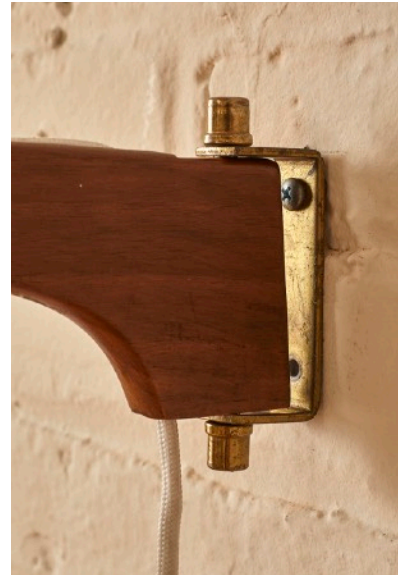

SOMERSET HOUSE

FURNITURE *and* COLLECTABLE DESIGN

ARNE JACOBSEN WALL SCONCE

Arne Jacobsen wall sconce featuring a walnut wood arm and a an enamel cone shade.
There are 2 available.

Retail Value: \$1,700 | Inquire Within For Designer Net Value

Dimensions	22¼ h x 30 w in
Period	1960's
Materials	Metal, Wood, Enamel
Condition	Good. Wear Consistent with Age
Place of Origin	France
Lead Time	Currently Available

NOTES