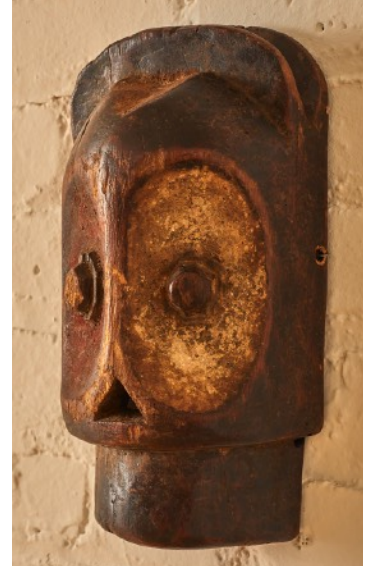

SOMERSET HOUSE

FURNITURE *and* COLLECTABLE DESIGN

AFRICAN FACE MASK WALL SCULPTURE

Carved African face mask, wall sculpture with large eye sockets.

Retail Value: \$2,800 | [Inquire Within For Designer Net Value](#)

Dimensions	11"H x 6"W x 4"D
Period	20th Century
Materials	Wood
Condition	Good. Wear Consistent with Age
Place of Origin	Ivory Coast
Lead Time	Currently Available

NOTES