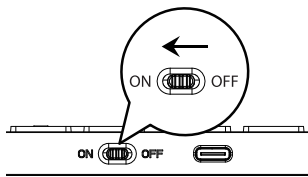

The third press backlight key, keyboard backlit up 100%;

The fourth press backlight key, turn off the backlit.

After opening the backlit, the backlit will auto off when keyboard has no operation for 2 minutes. Press any key to wake up.

- 2 Take out the receiver.

- 3 Plug the receiver to computer USB port, or to a tablet/computer with Type-C port, Connection completed.

Multi-media Function Keys

Key	Windows System	Mac OS System
	Mute	Mute
	Volume Down	Volume Down
	Volume Up	Volume Up
	Previous Track	Previous Track
	Play/Pause	Play/Pause
	Next Track	Next Track
	Light Decreased	Light Decreased
	Light Increased	Light Increased
	Multiwindow Display	Mission Center
	Return to Desktop	Display Desktop
	Copy	Copy
	Paste	Paste
	Save	Save
	Fn Lock	Fn Lock
	Switch to Windows	Switch to Windows
	Switch to Mac OS	Switch to Mac OS
	Search	Search
	Lock Screen	Lock Screen