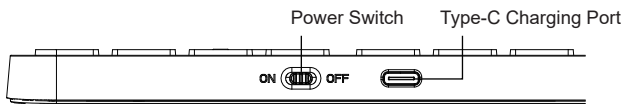

User Manual

2.4G Wireless Backlight Keyboard

Product Function

Keyboard Backlight:

Press and hold the FN key first,

The first press backlight key, keyboard backlit up 30%;

The second press backlight key, keyboard backlit up 60%;