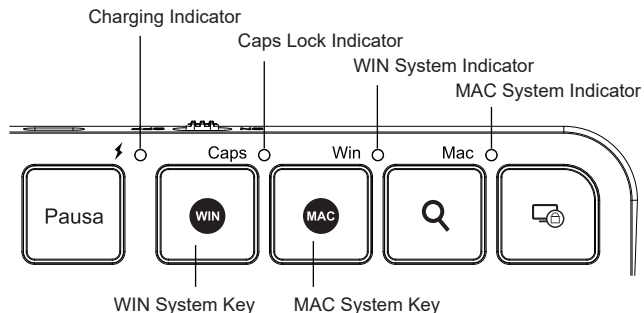

User Manual

2.4G Wireless Backlight Keyboard

Product Function

Keyboard Backlight:

Press and hold the FN key first,

The first press backlight key, keyboard backlit up 30%;

The second press backlight key, keyboard backlit up 60%;

The third press backlight key, keyboard backlit up 100%;

The fourth press backlight key, turn off the backlit.

After opening the backlit, the backlit will auto off when keyboard has no operation for 2 minutes. Press any key to wake up.

- 2 Take out the receiver.

- 3 Plug the receiver to computer USB port, or to a tablet/computer with Type-C port, Connection completed.

Multi-media Function Keys

Key	Windows System	Mac OS System
	Mute	Mute
	Volume Down	Volume Down
	Volume Up	Volume Up
	Previous Track	Previous Track
	Play/Pause	Play/Pause
	Next Track	Next Track
	Light Decreased	Light Decreased
	Light Increased	Light Increased
	Multiwindow Display	Mission Center
	Return to Desktop	Display Desktop
	Copy	Copy
	Paste	Paste
	Save	Save
	Fn Lock	Fn Lock
	Switch to Windows	Switch to Windows
	Switch to Mac OS	Switch to Mac OS
	Search	Search
	Lock Screen	Lock Screen

Direct press is multi-media function, F1-F12 function needs FN plus implementation.

Keyboard Product Parameter

Compatible Operating System	XP Win7/8/10, Mac OS X10.12 above
Transmission Distance	Within 8 meters
Working Voltage	3.7V
Working Current	10mA
Battery Capacity	1200mAh
Battery Life	1000 times charge and discharge cycles
Key Life	3 Millions keystrokes
Standby Time	500 Hours (No backlight)
Continuous Working Time	200 Hours (No backlight)
Wake Up Way	Press any key
Keyboard Dimensions	426.1*121.4*14mm
Weight	542g