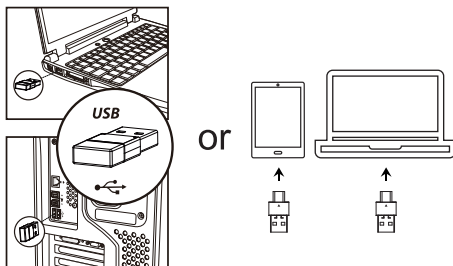

- 2 Take out the receiver.

- 3 Plug the receiver to computer USB port, or to a tablet/computer with Type-C port, Connection completed.

Multi-media Function Keys

Key	Windows System	Mac OS System
	Mute	Mute
	Volume Down	Volume Down
	Volume Up	Volume Up
	Previous Track	Previous Track
	Play/Pause	Play/Pause
	Next Track	Next Track
	Light Decreased	Light Decreased
	Light Increased	Light Increased
	Multiwindow Display	Mission Center
	Return to Desktop	Display Desktop
	Copy	Copy
	Paste	Paste
	Save	Save
	Fn Lock	Fn Lock
	Switch to Windows	Switch to Windows
	Switch to Mac OS	Switch to Mac OS
	Search	Search
	Lock Screen	Lock Screen