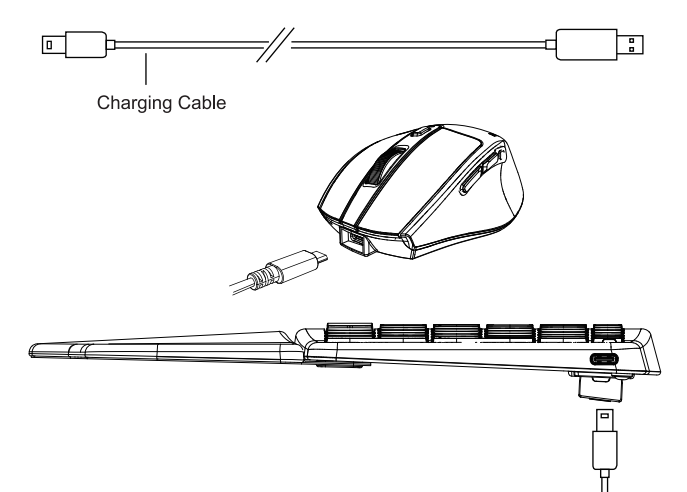

User Manual

2.4G Wireless Keyboard and Mouse Combo

What's in Package

- Wireless Keyboard ▶ USB Receiver
- Wireless Mouse ▶ Type-C Charging Cable
- User Manual

2.4G Wireless Connection

Charging

Charging Tips: The indicator light is red when the keyboard is charging, and blue when fully charged. The indicator light is red when the mouse is charging, and blue when fully charged. (Charge with 5V-1A computer interface).