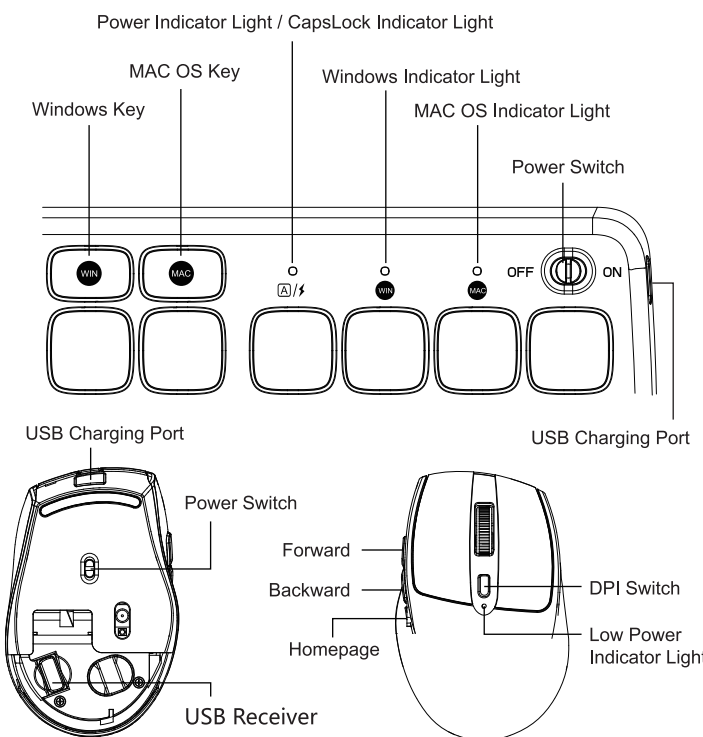

User Manual

2.4G Wireless Keyboard and Mouse Combo

What's in Package

- Wireless Keyboard ▶ USB Receiver
- Wireless Mouse ▶ Type-C Charging Cable
- User Manual

2.4G Wireless Connection

Charging

Charging Tips: The indicator light is red when the keyboard is charging, and blue when fully charged. The indicator light is red when the mouse is charging, and blue when fully charged. (Charge with 5V-1A computer interface).

Low power prompt: When the power of the keyboard and mouse is lower than 3.4V, the red light of the low power prompt light will flash once a second, please charge it in time or it will affect the normal use.