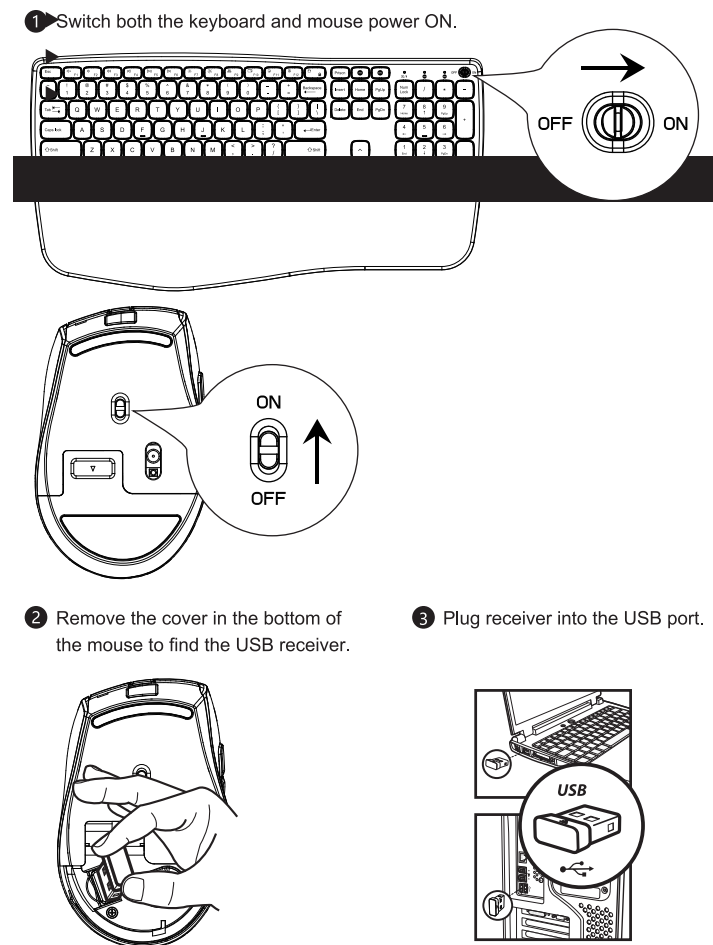

User Manual

2.4G Wireless Keyboard and Mouse Combo

What's in Package

- Wireless Keyboard ▶ USB Receiver
- Wireless Mouse ▶ Type-C Charging Cable
- User Manual

2.4G Wireless Connection

Charging

Charging Tips: The indicator light is red when the keyboard is charging, and blue when fully charged. The indicator light is red when the mouse is charging, and blue when fully charged. (Charge with 5V-1A computer interface).

Low power prompt: When the power of the keyboard and mouse is lower than 3.4V, the red light of the low power prompt light will flash once a second, please charge it in time or it will affect the normal use.