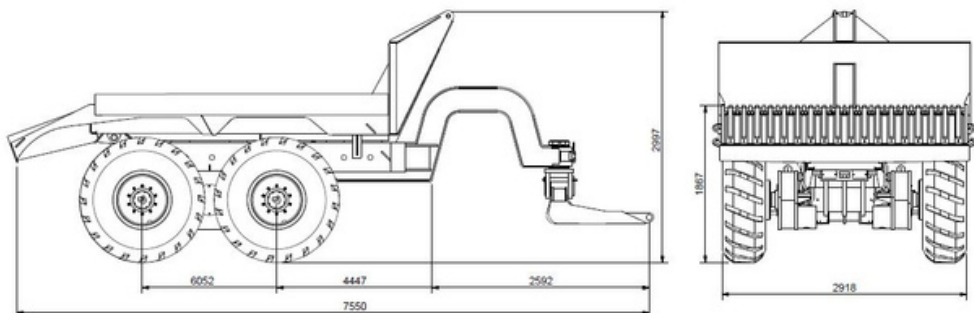

AXLES

Dezzi 40 ton HD free-swinging walking beam axle

TYRES

20.5 R25 HD Mining Tyre

LOAD CAPACITY

20 000kg

BUILT AFRICA TOUGH

CALL : 0800 DEZZI / 33994
 Head Office: +27 (0)39-685 4100
 Email: info@dezzi.co.za
www.dezzi.co.za