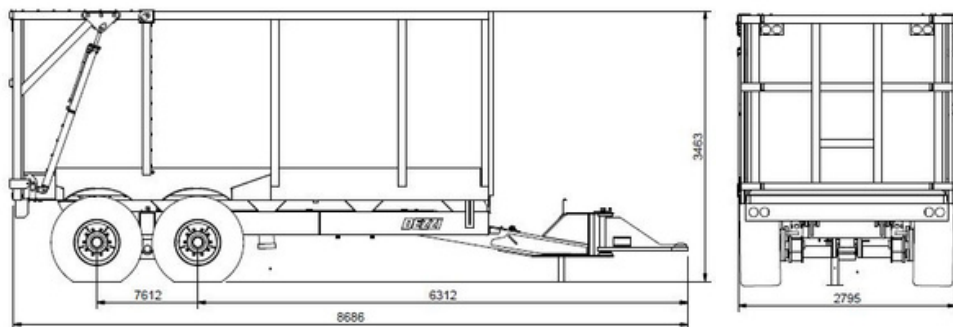

AXLES

Dezzi free-swinging walking beam type axle

TYRES

500/60 x 22.5

LOAD CAPACITY

14 000kg

BUILT AFRICA TOUGH

CALL : 0800 DEZZI / 33994