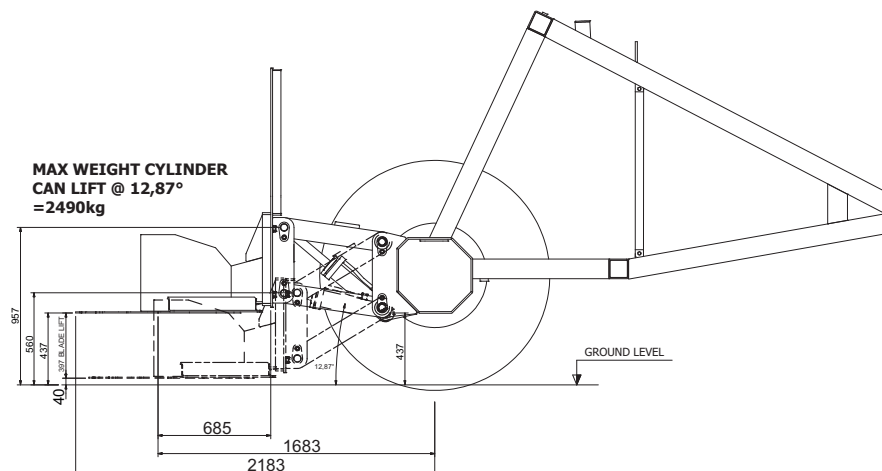

WHEELS

- Tyres Front : 300-15
- Rim Front : Reinforced 1pc
- Tyres Rear : 17.5 x 25 L4
- Rear Rim : Reinforced 1pc

BRAKES

- Type : Multi Disc Spring Applied
- Park Brake Release: 18 Bar Hydraulic Pressure
- Service Brake : Hydrostatic Foot Pedal Control

IMPLEMENT HYDRAULIC SYSTEM

- Pump Type : 40cc Gear Pump Driven
- Function Valve : Open Centre Valve with Port Relief

HYDRAULIC & FUEL TANK

- Hydraulic Tank Type : Frame Tubing Integrated
- Hydraulic Tank Capacity : 145L (170 For System)
- Hydraulic Oil Cooling : Electric Fan Hydraulic Cooler
- Fuel Tank Type : Bolt Mounted on Frame
- Fuel Tank Capacity : 85L

OPERATING MASS

- Front Unladen : 2100kg
- Rear Unladen : 1850kg
- Total Unladen : 4560kg
- Lifting Capacity : 1350kg

WHEEL DRIVE SYSTEM

- Wheel Motor : Poclairn MS18 2000cc
- Wheel Torque : 13300NM per Wheel

CABIN STANDARD

- Type : Full driver protection with guarded side doors and front windscreen
- Seat Belt : Suspended Lap Belt; 4 Point Harness Optional

CABIN AIR CONDITIONED

- Type : Sealed-Frame Intergrated
- HVAC System : 12V Fan, Engine Belt Driven Air Con Compressor
- Seat Belt : Suspended Lap Belt; 4 Point Harness Optional
- Windows : Glazed Windscreen With Wiper, Glazed Operator Door Windows
- Protection : HD Removable Windscreen Guard; Removable Operator Door Window Guards

DESMOND EQUIPMENT

PORT SHEPSTONE HEAD OFFICE
Tel: 039 685 4100 | Fax: 039 685 4476 | E-mail:
dezzi@venturenet.co.za
PO Box 111 Port Shepstone 4240, South Africa

Dimensions are approximate

DEALER