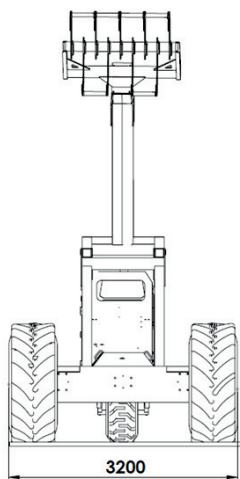

DEZZI

3 WHEELER CANE LOADER

BUILT AFRICA TOUGH

Designed and Manufactured in South Africa

**BUILT AFRICA
TOUGH**

3 WHEELER CANE LOADER

ENGINE

- Make : Deutz F4L912
- Power : 46KW / 230NM @ 1600RPM
- RPM : Governed @ 2000RPM
- Mounting : 6 Point Rubber Mounting
- Safety : Mechanical Shut Off

ATTACHMENT

- Type : Cane Grab
- Capacity : 0.36m²

DRIVE PUMP

- Model : Poclain - PM50 Tandem
- Operator Control : Servo Foot Pedal Valve
- Displacement : 45cc Per Side
- Relief Valve : 350 Bar
- Charge Pump : Intergrated Gear Pump
- Charge Pressure : 25 Bar
- Drive Coupling : HD Guardex 65

WHEELS

- Tyres Front : 800/55-30.5
- Rim Front : 28 X 30.5 (Non Reinforced)
- Tyres Rear : 400/60 x 15.5 High Floatation
- Rear Rim : 13 x 15.5 Reinforced 1pc

BRAKES

- Type : Multi Disc Spring Applied
- Park Brake Release: 18 Bar Hydraulic Pressure
- Service Brake : Hydrostatic Foot Pedal Control

Dimensions are approximate

DEALER