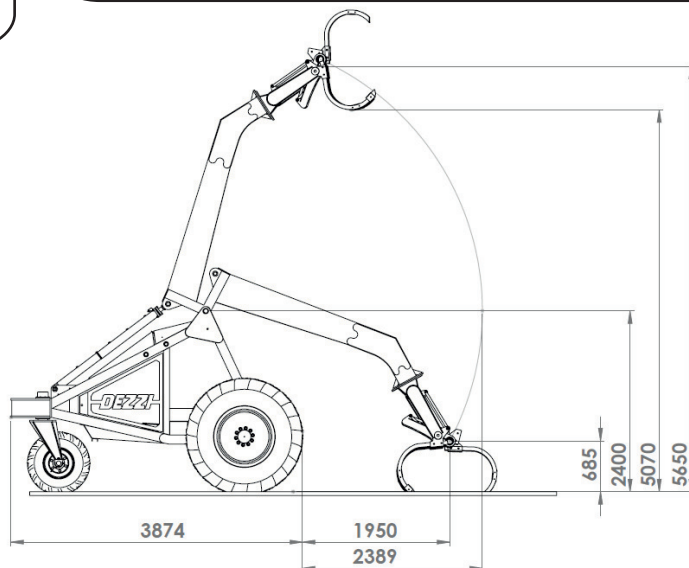

ATTACHMENT

- Type : Cane Grab
- Capacity : 0.36m²

DRIVE PUMP

- Model : Poclain - PM50 Tandem
- Operator Control : Servo Foot Pedal Valve
- Displacement : 45cc Per Side
- Relief Valve : 350 Bar
- Charge Pump : Intergrated Gear Pump
- Charge Pressure : 25 Bar
- Drive Coupling : HD Guardex 65

OPERATING MASS

- Front Unladen : 3100kg
- Rear Unladen : 1200kg
- Total Unladen : 4300kg

WHEEL DRIVE SYSTEM

- Drive Motor Make : Poclain MS18 2000cc
- Wheel Torque : 9345 NM per Wheel

CABIN STANDARD

- Type : Full driver protection with guarded side doors and front windscreen
- Seat Belt : Suspended Lap Belt; 4 Point Harness Optional

Dimensions are approximate

DEALER