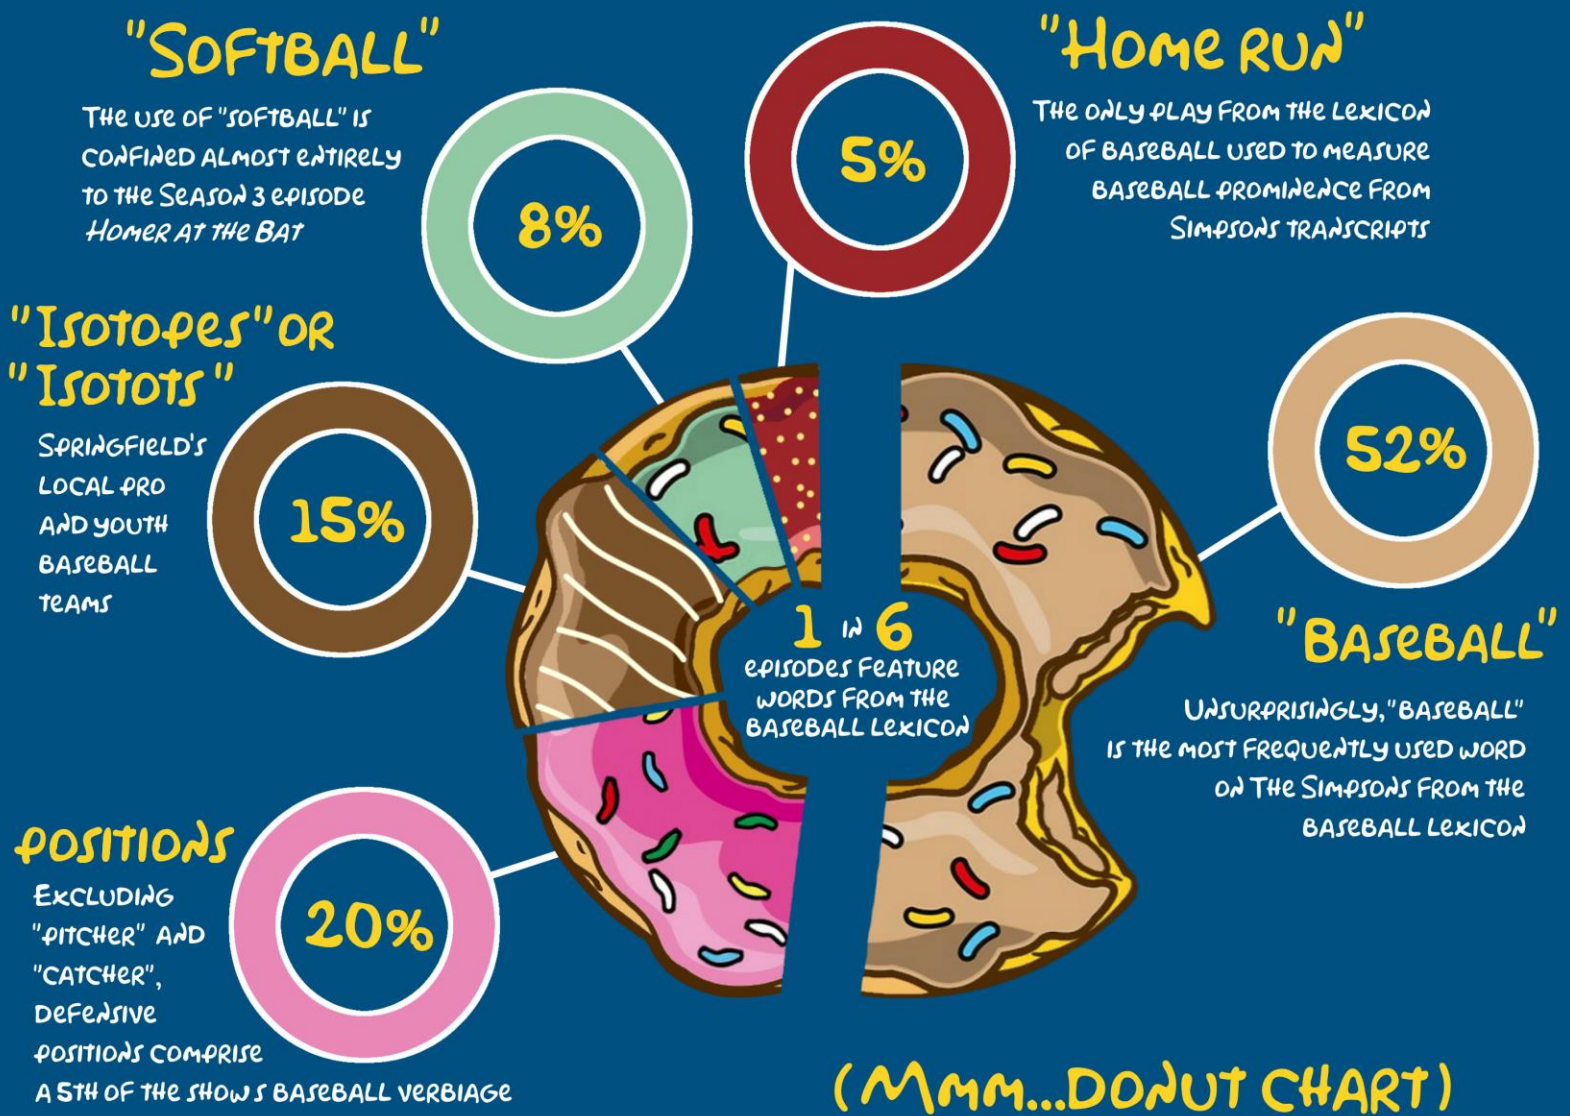

BASEBALL IN THE SIMPSONS

A DATA ANALYSIS

USING DATA FROM THE TRANSCRIPT OF ALMOST EVERY EPISODE FROM THE FIRST 26 SEASONS, WE MEASURE THE PROMINENCE OF BASEBALL IN THE SIMPSONS BASED ON THE FREQUENCY OF WORDS DERIVED FROM THE BASEBALL LEXICON, AS WELL AS BASEBALL-SPECIFIC TITLES FROM THE SHOW.

BASEBALL PROMINENCE BY SEASON

PROPORTIONAL BREAKDOWN OF THE SIMPSONS BASEBALL LEXICON

THE MOST BASEBALL-PROMINENT EPISODES