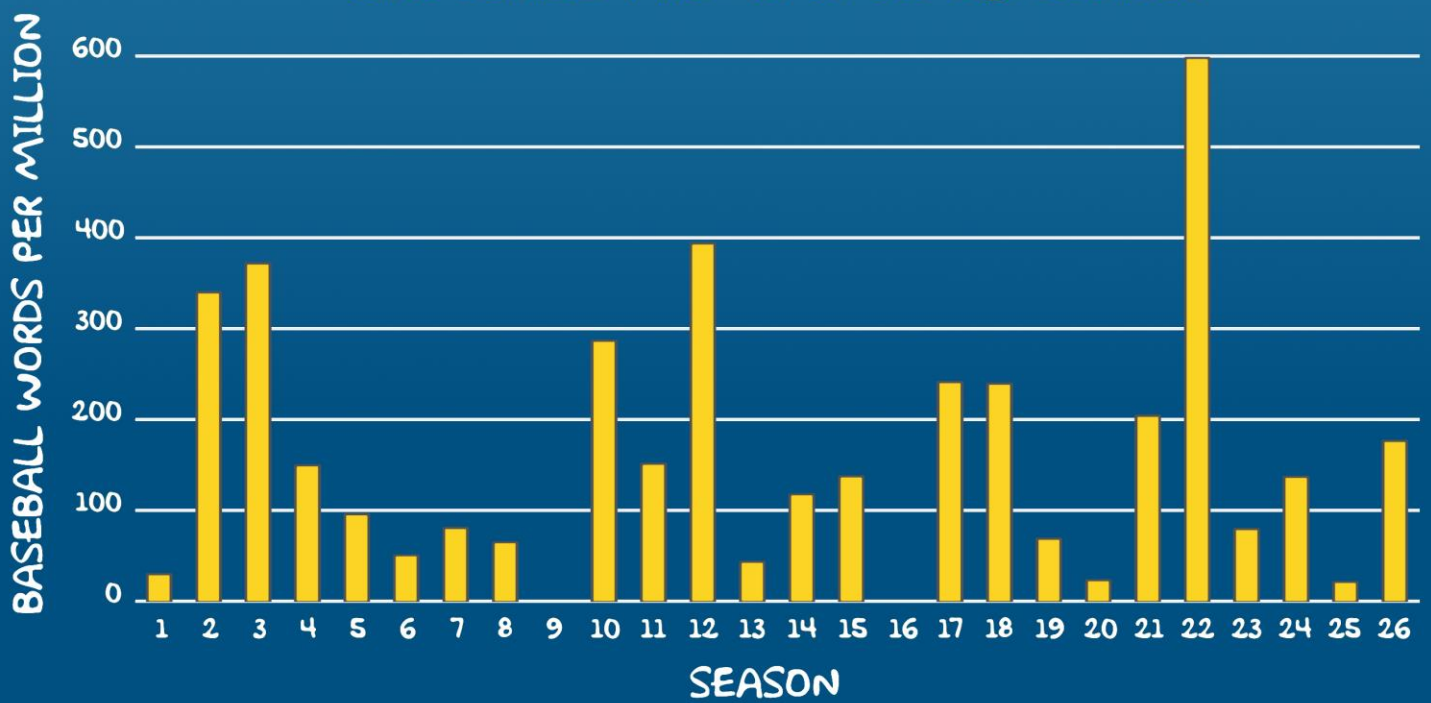

BASEBALL IN THE SIMPSONS

A DATA ANALYSIS

USING DATA FROM THE TRANSCRIPT OF ALMOST EVERY EPISODE FROM THE FIRST 26 SEASONS, WE MEASURE THE PROMINENCE OF BASEBALL IN THE SIMPSONS BASED ON THE FREQUENCY OF WORDS DERIVED FROM THE BASEBALL LEXICON, AS WELL AS BASEBALL-SPECIFIC TITLES FROM THE SHOW.

BASEBALL PROMINENCE BY SEASON

PROPORTIONAL BREAKDOWN OF THE SIMPSONS BASEBALL LEXICON

THE MOST BASEBALL-PROMINENT EPISODES