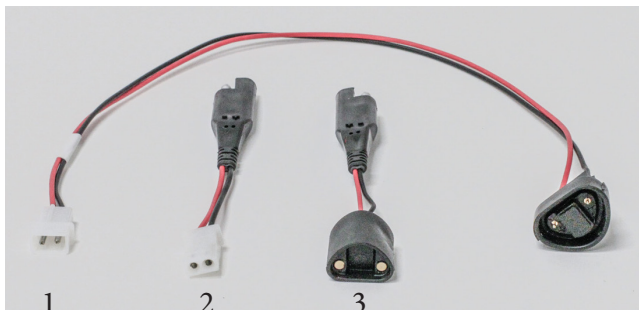

HTH Pigtail Styles

Original Pigtail

Has been the standard pigtail given with signs at HTH.

Finger Loop Pigtail

Same functionality as original pigtail but with a conveniently placed loop to help disconnect the plug without putting stress on the cord.

Magnetic Pigtail

Magnetic Pigtail allows for even easier connection to charging adapter.

Converting to Magnetic

All battery powered signs can be converted to magnetic use. A magnetic adapter kit is available through HTH.

Kit Materials:

- 1.) 17" Magnetic Pigtail
- 2.) Quick Release to Magnetic
- 3.) Magnetic Adapter

**If you have Questions please call,
1.800.321.1850**