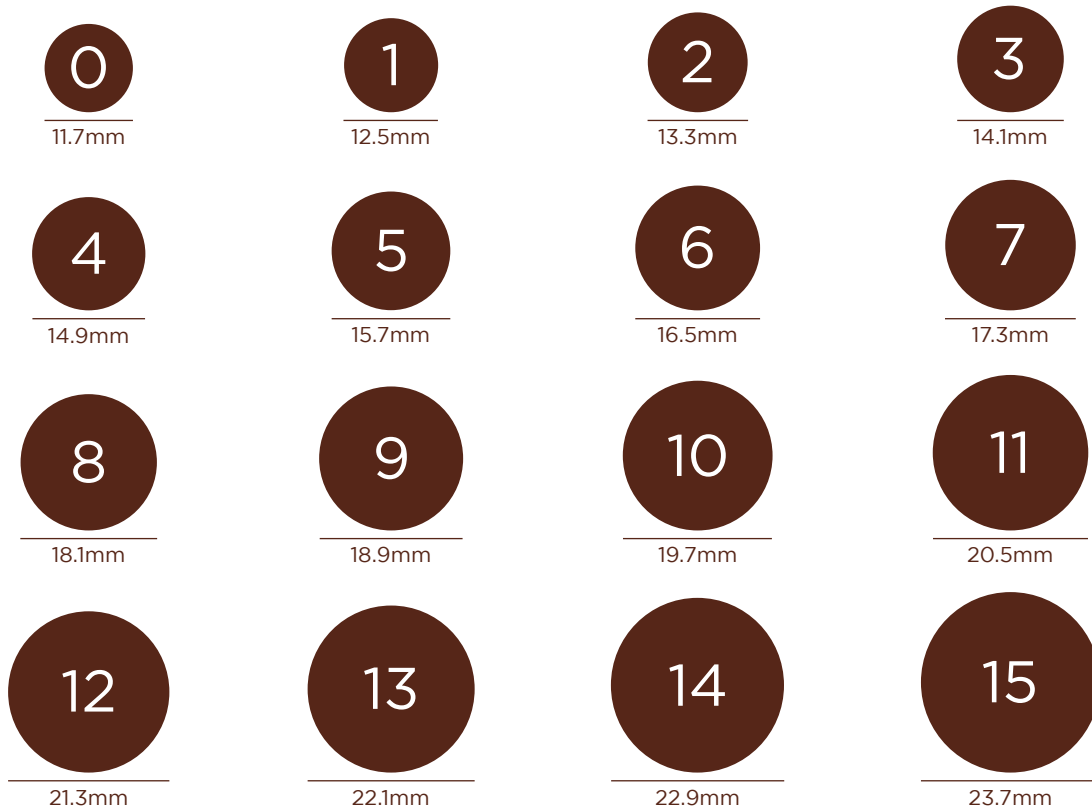

Ring SIZING GUIDE

Measure a ring you already have!

Place your ring over the guide until you find the right fit.

Important:

To obtain an accurate ring sizer measurement, **page scaling must be set to "100%"** in your print dialog box.

This ring sizer is for indication only

It is important to make sure you have your ring size measured professionally before making a purchase.