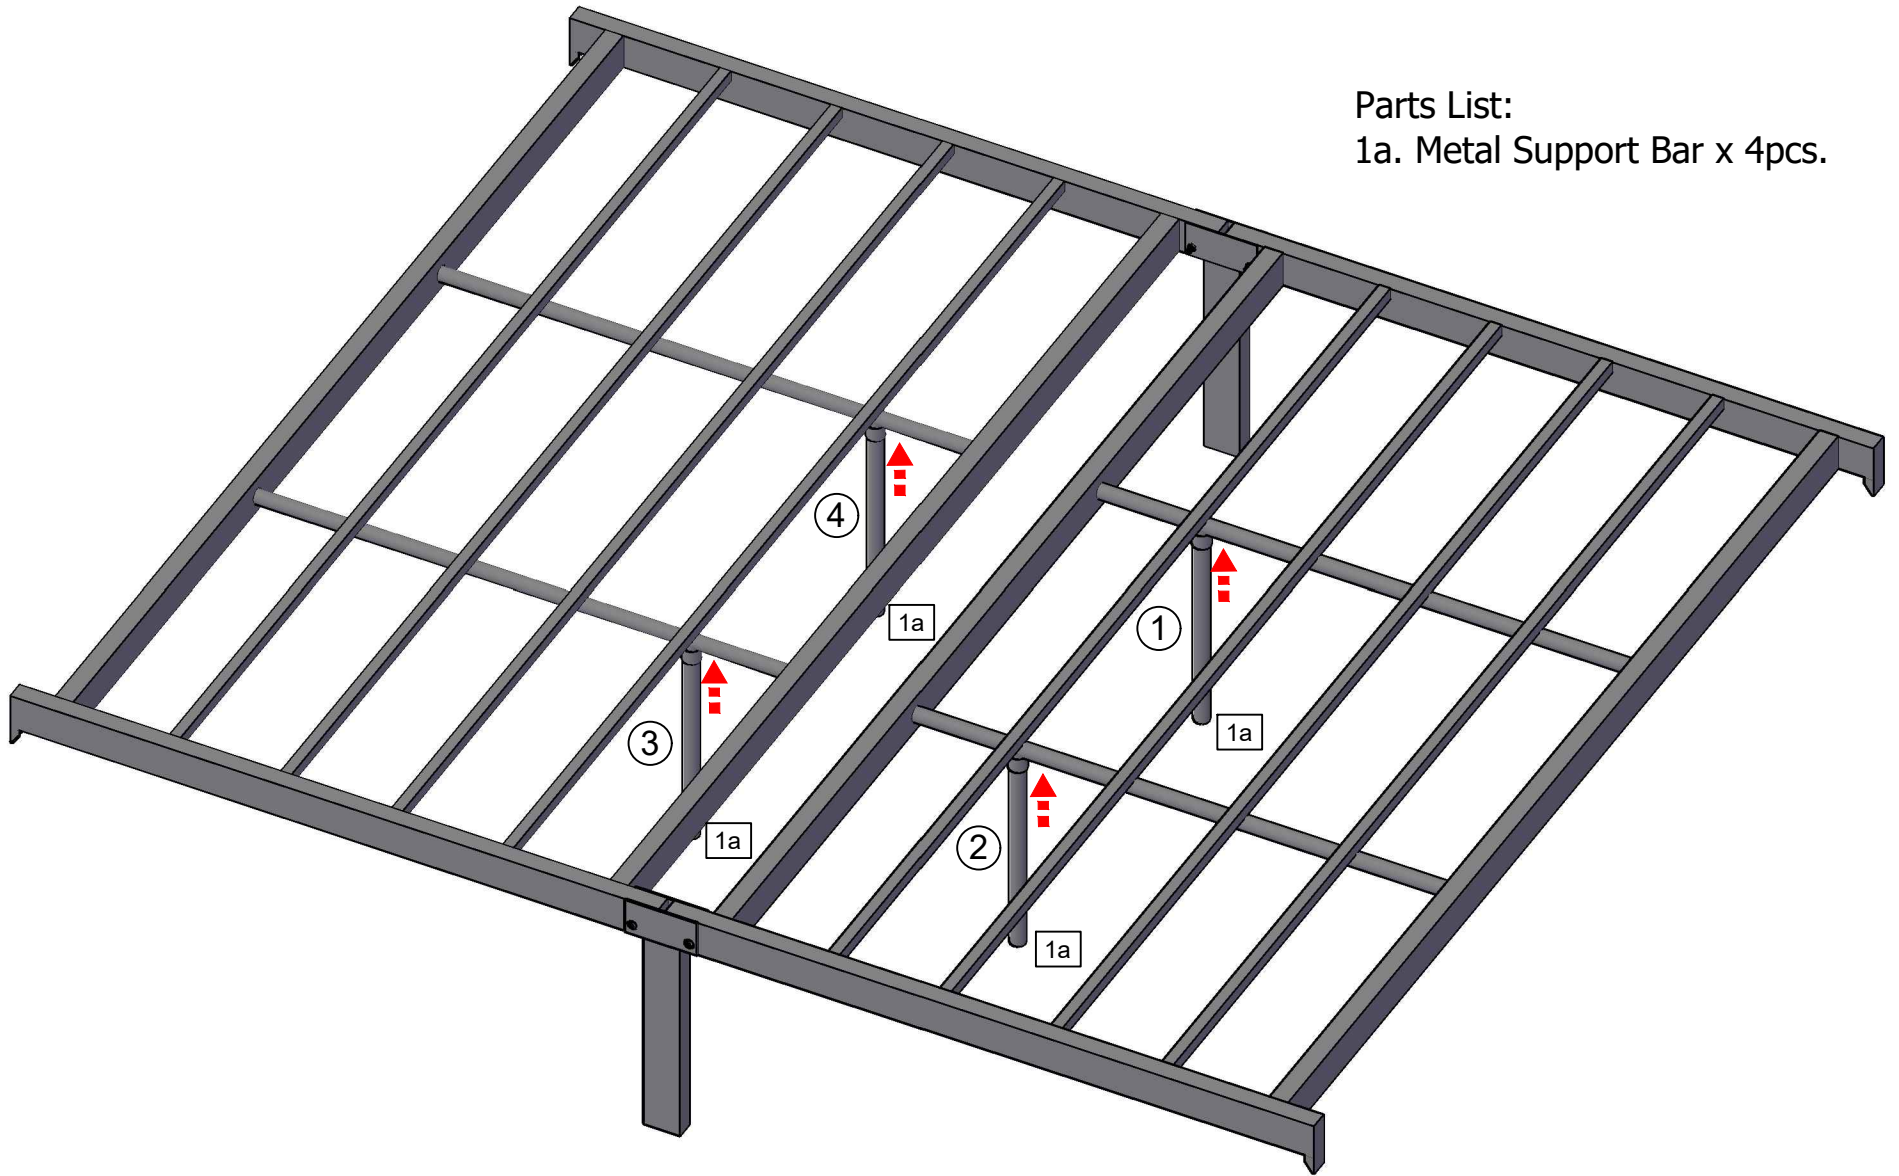

Lenart Bed Frame

Dimension:
60 x 75

Assembly Guide

L1 - 01

STEP 1

Parts List:
1a. Metal Support Bar x 4pcs.

Assembly Guide

L1 - 02

STEP 2

- Parts List:
- 1b. Head Board x 1pc.
 - 2b. Matting x 1pc.
 - 3b. Foot Board x 1pc.