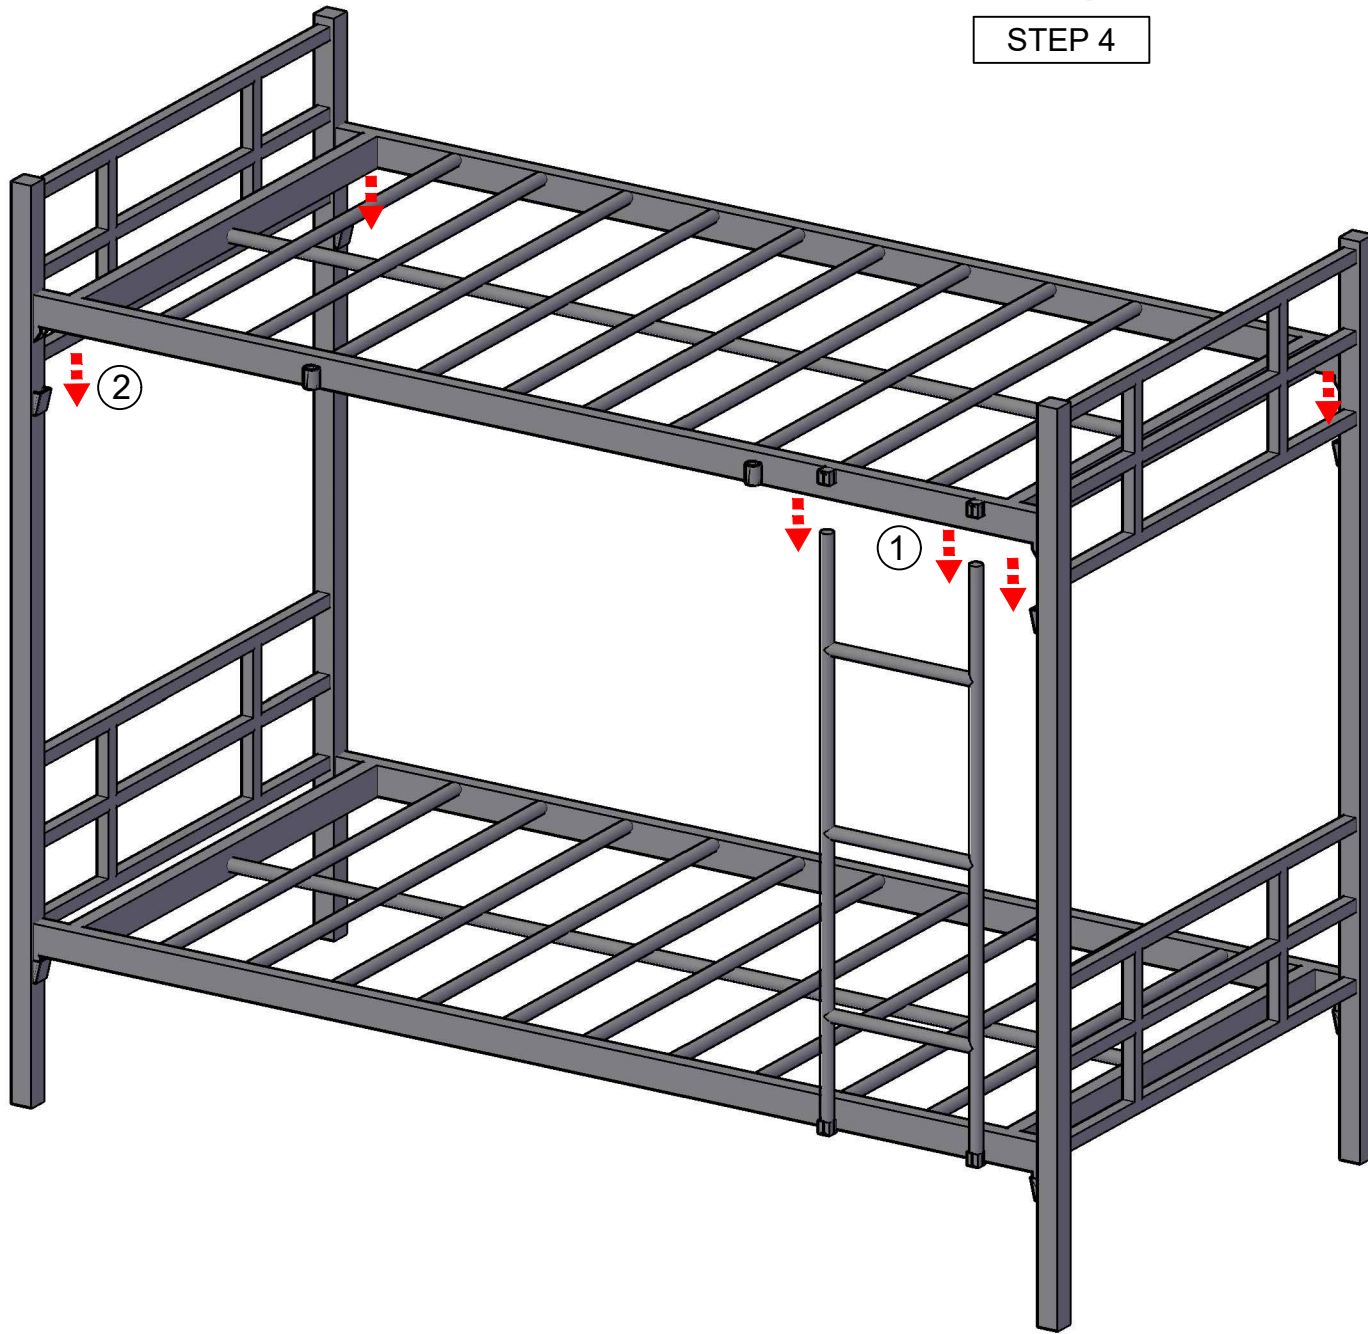

Assembly Guide

MBF - 4

STEP 4