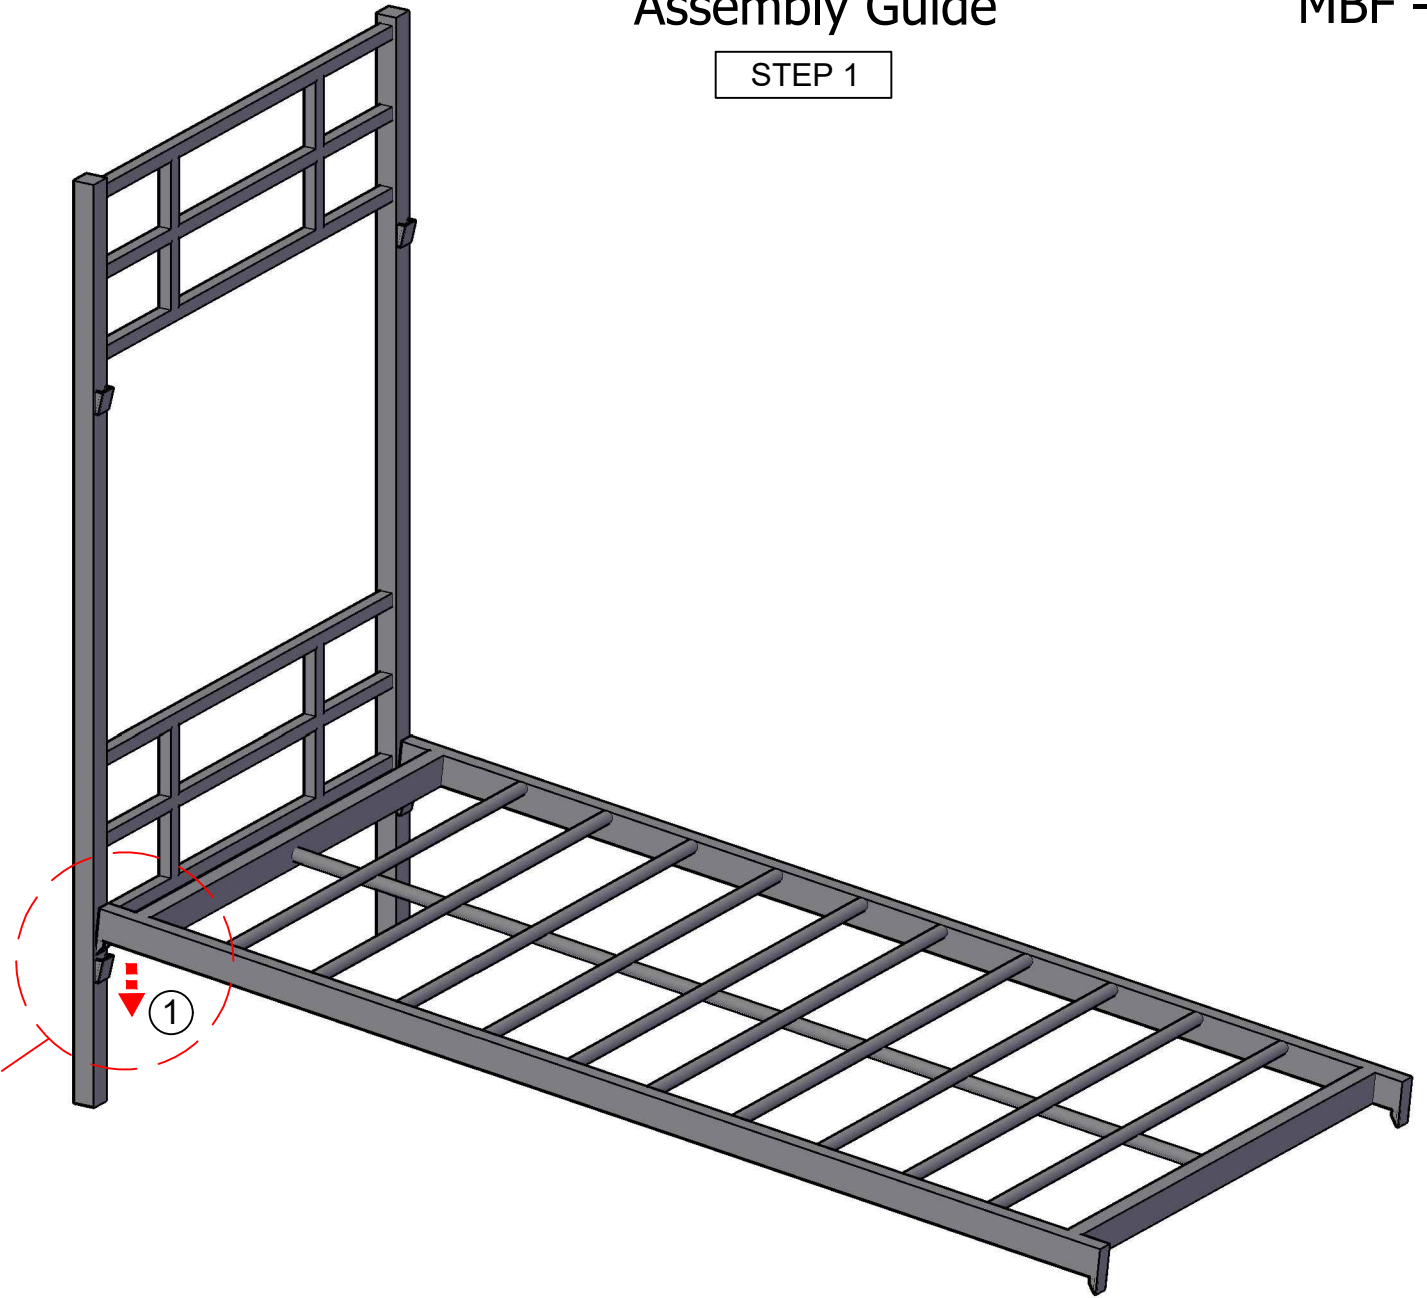

# Miller Bunk Bed

Dimension:  
36 x 75

# Assembly Guide

MBF - 1

STEP 1