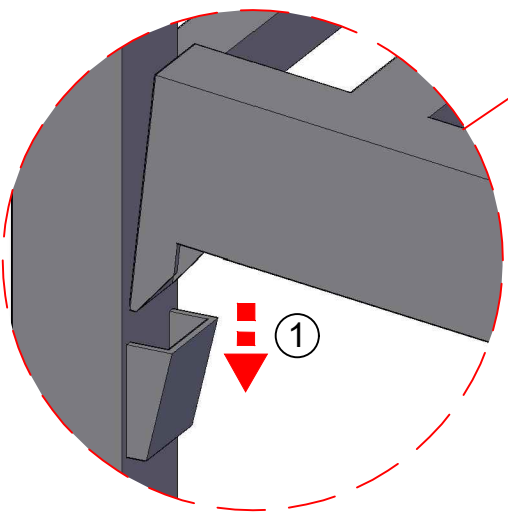

Assembly Guide

MBF - 1

STEP 1