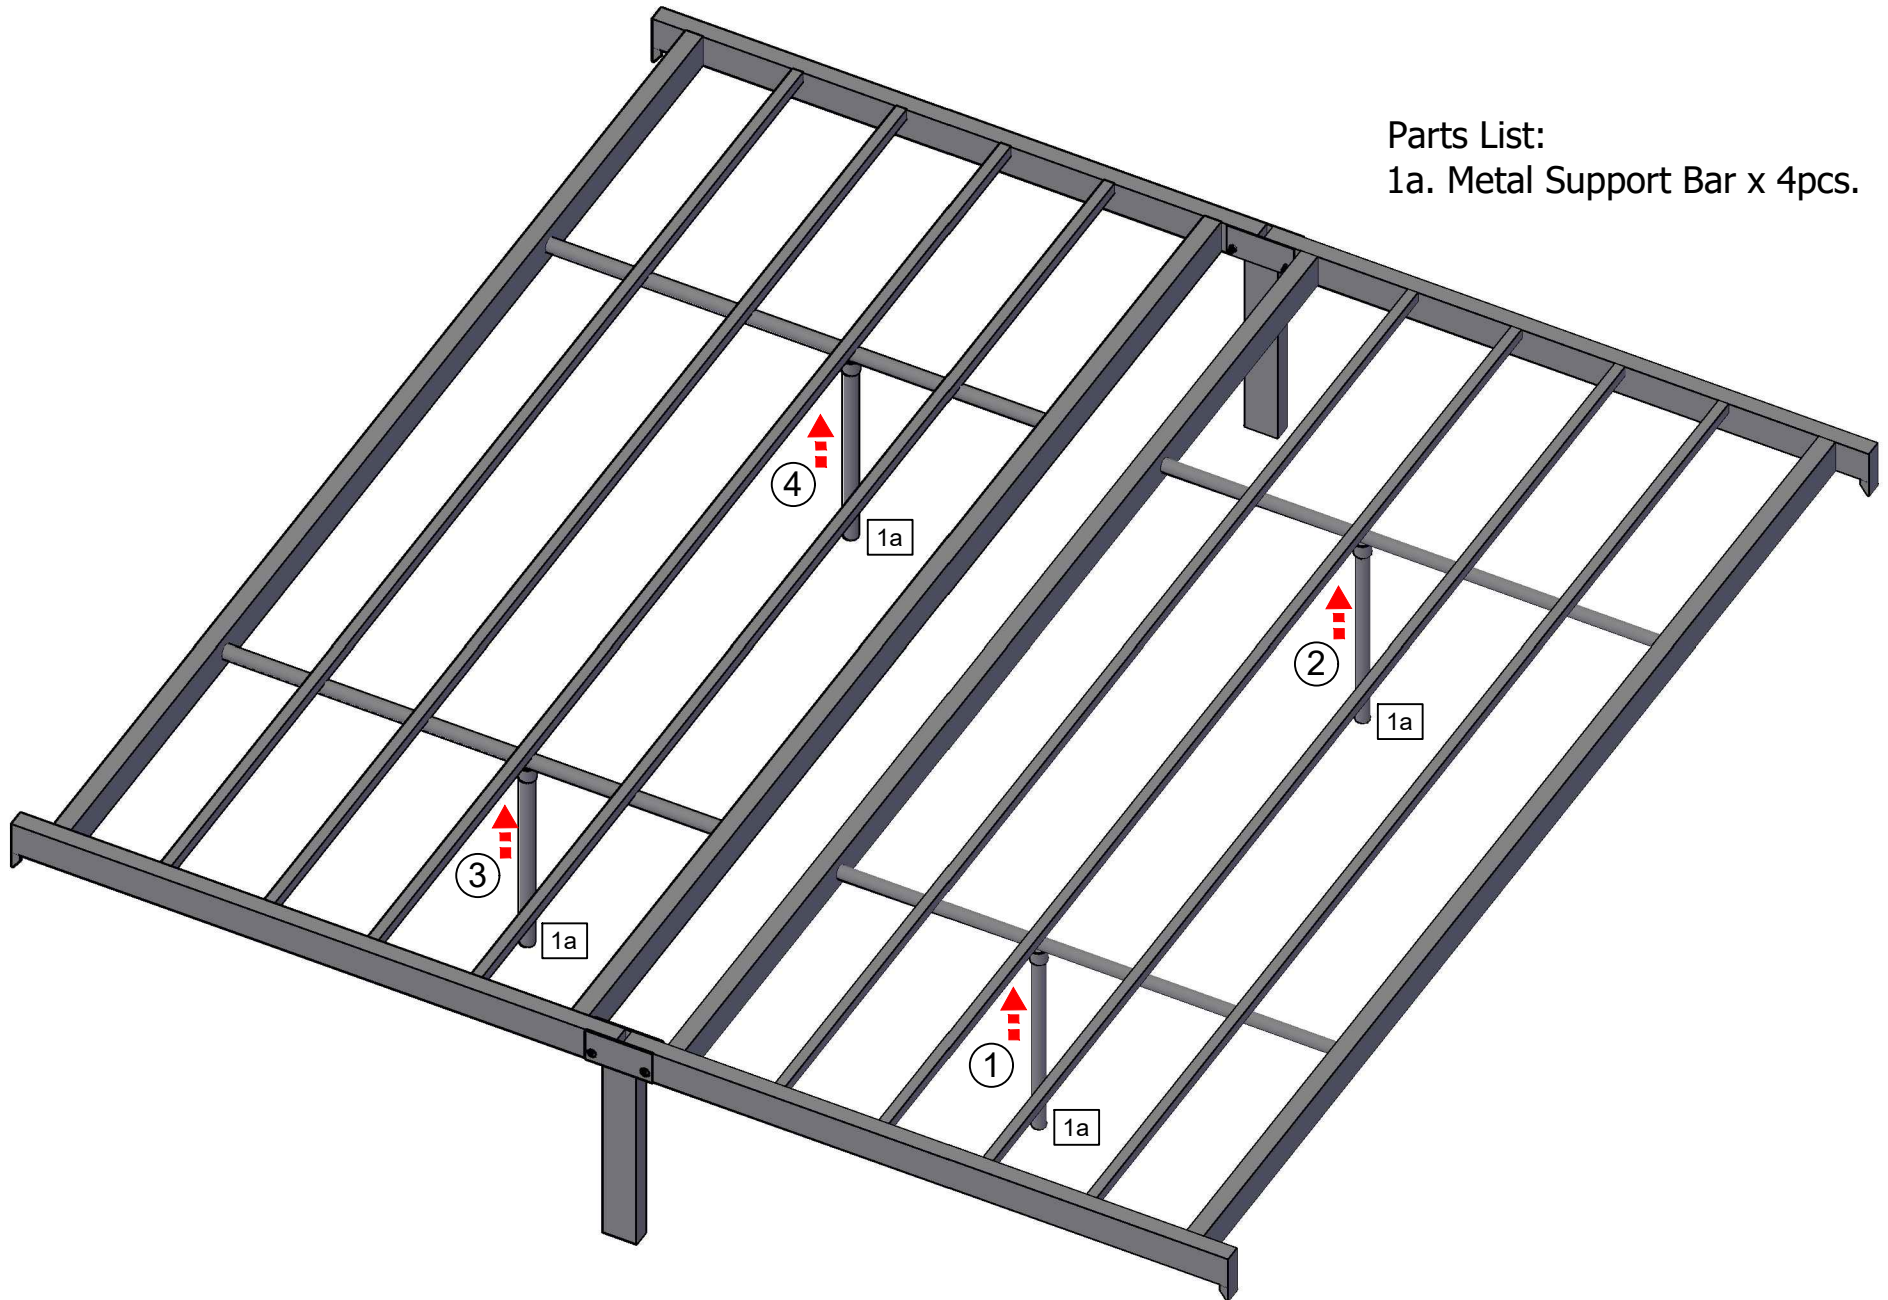

Lenart Bed Frame

Dimension:
72 x 75

Assembly Guide

L1 - 01

STEP 1

Parts List:
1a. Metal Support Bar x 4pcs.

Assembly Guide

STEP 2

- Parts List:
1b. Head Board x 1pc.
2b. Matting x 1pc.
3b. Foot Board x 1pc.