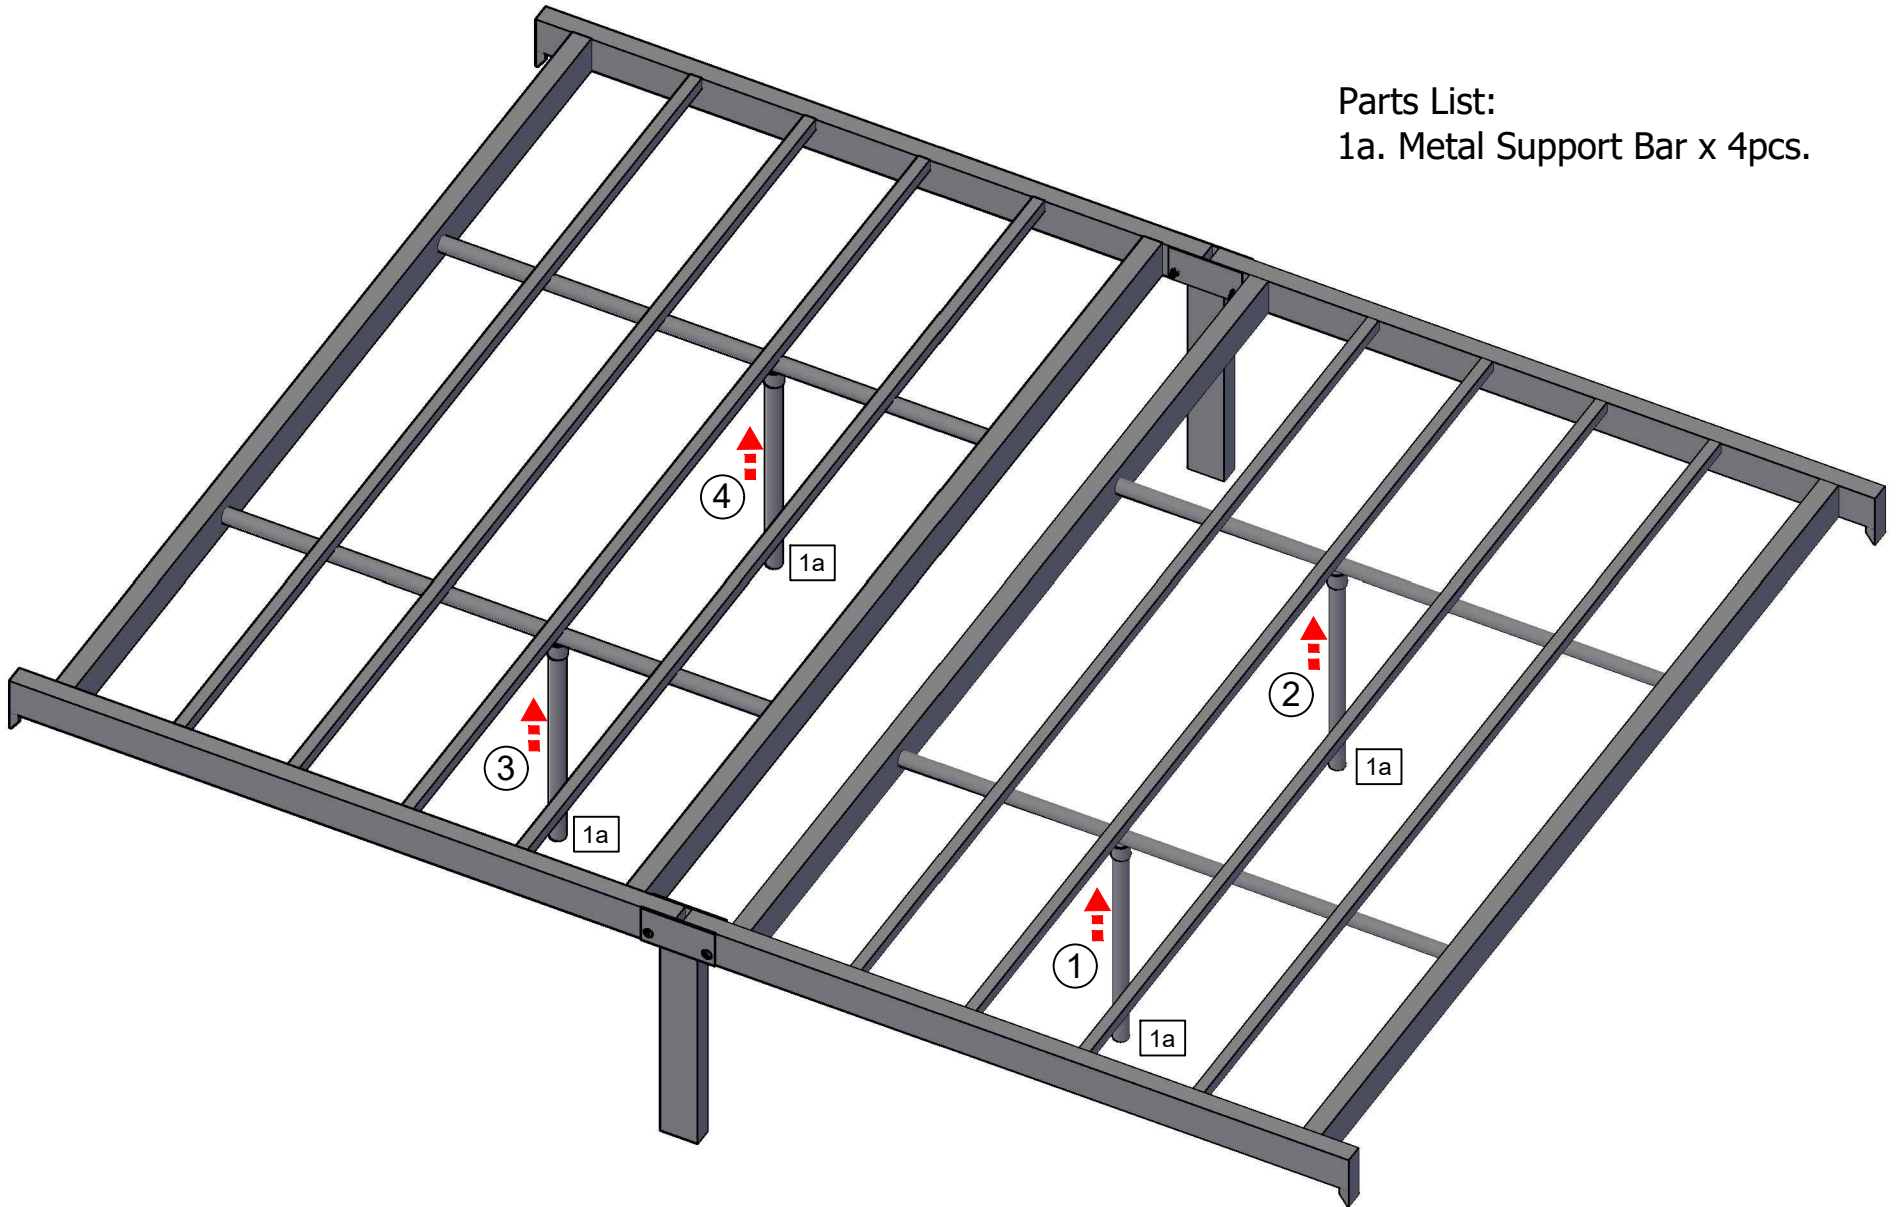

Lenart Bed Frame

Dimension:
54 x 75

Assembly Guide

L1 - 01

STEP 1

Parts List:

1a. Metal Support Bar x 4pcs.

Assembly Guide

STEP 2

- Parts List:
1b. Head Board x 1pc.
2b. Matting x 1pc.
3b. Foot Board x 1pc.