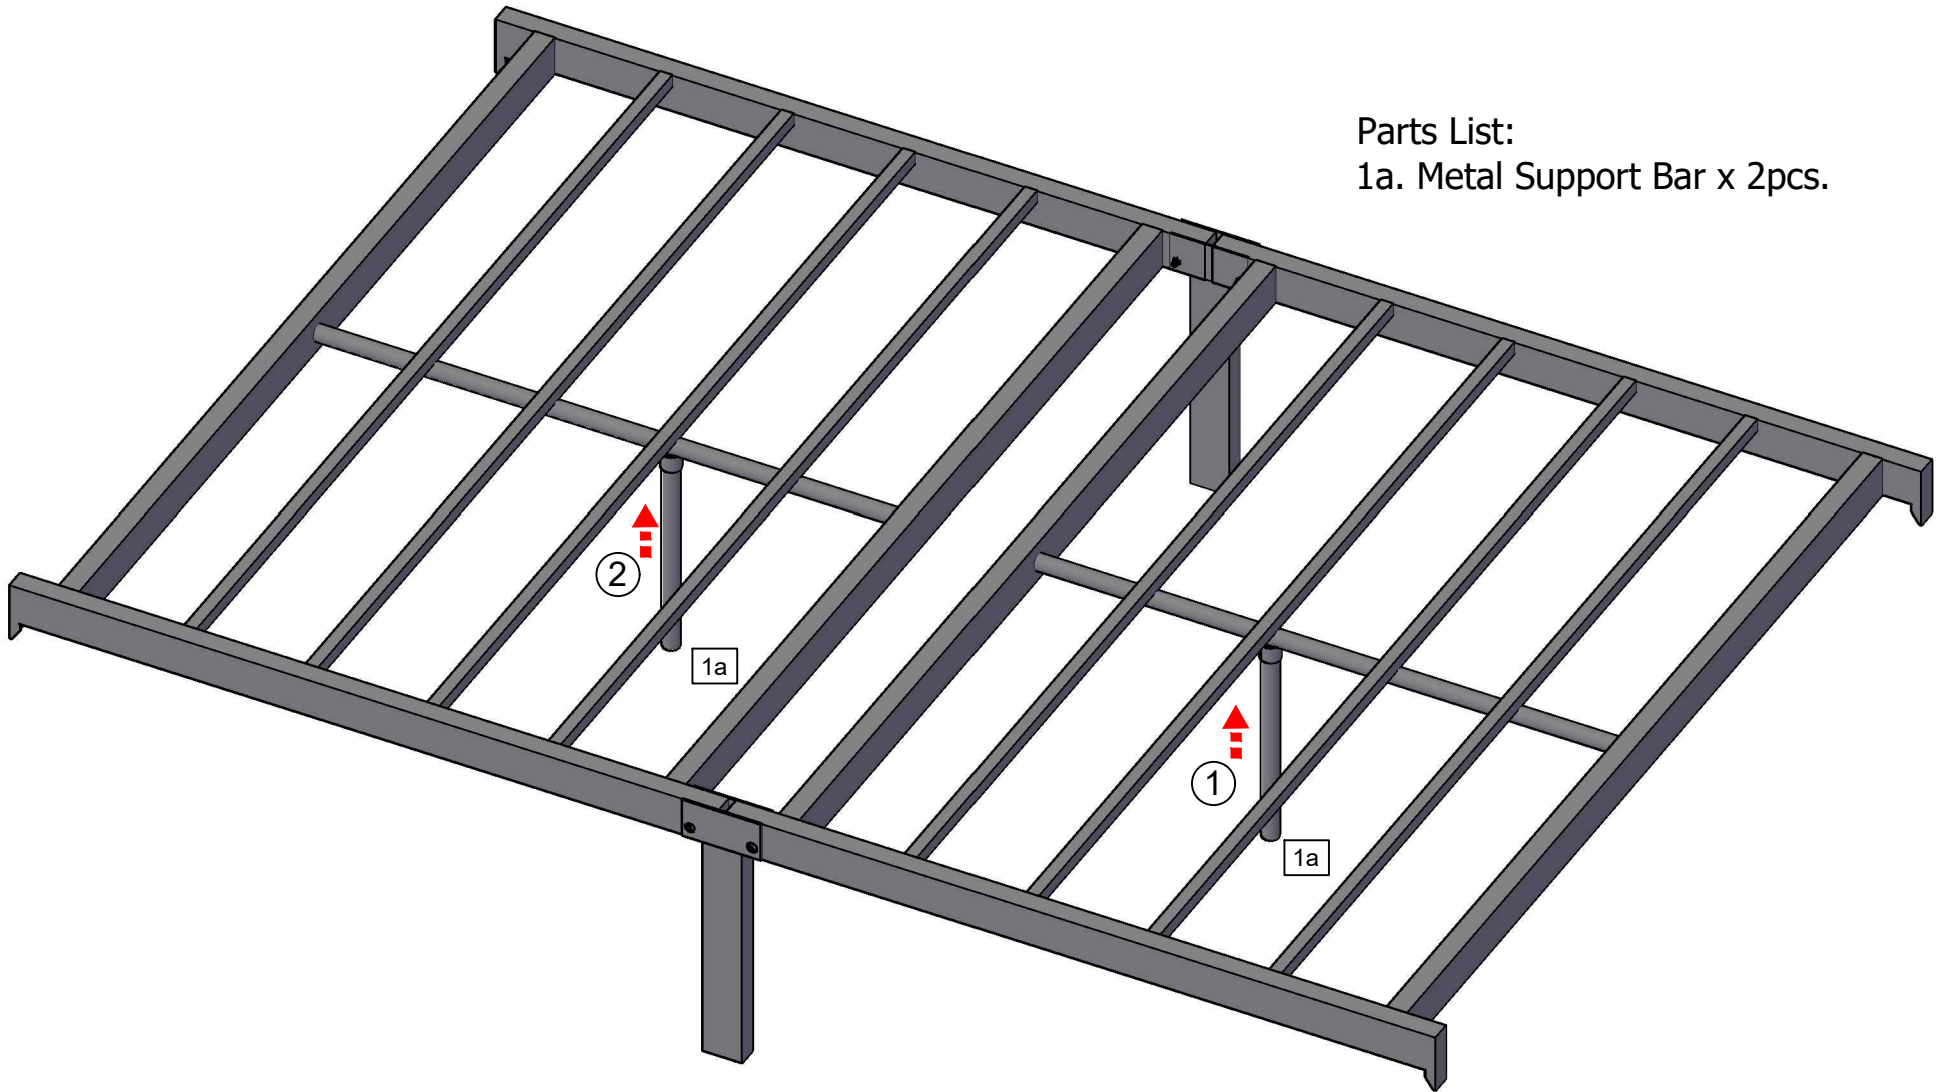

Lenart Bed Frame

Dimension:
48 x 75

Assembly Guide

L1 - 01

STEP 1

Parts List:

1a. Metal Support Bar x 2pcs.

Assembly Guide

STEP 2

- Parts List:
1b. Head Board x 1pc.
2b. Matting x 1pc.
3b. Foot Board x 1pc.