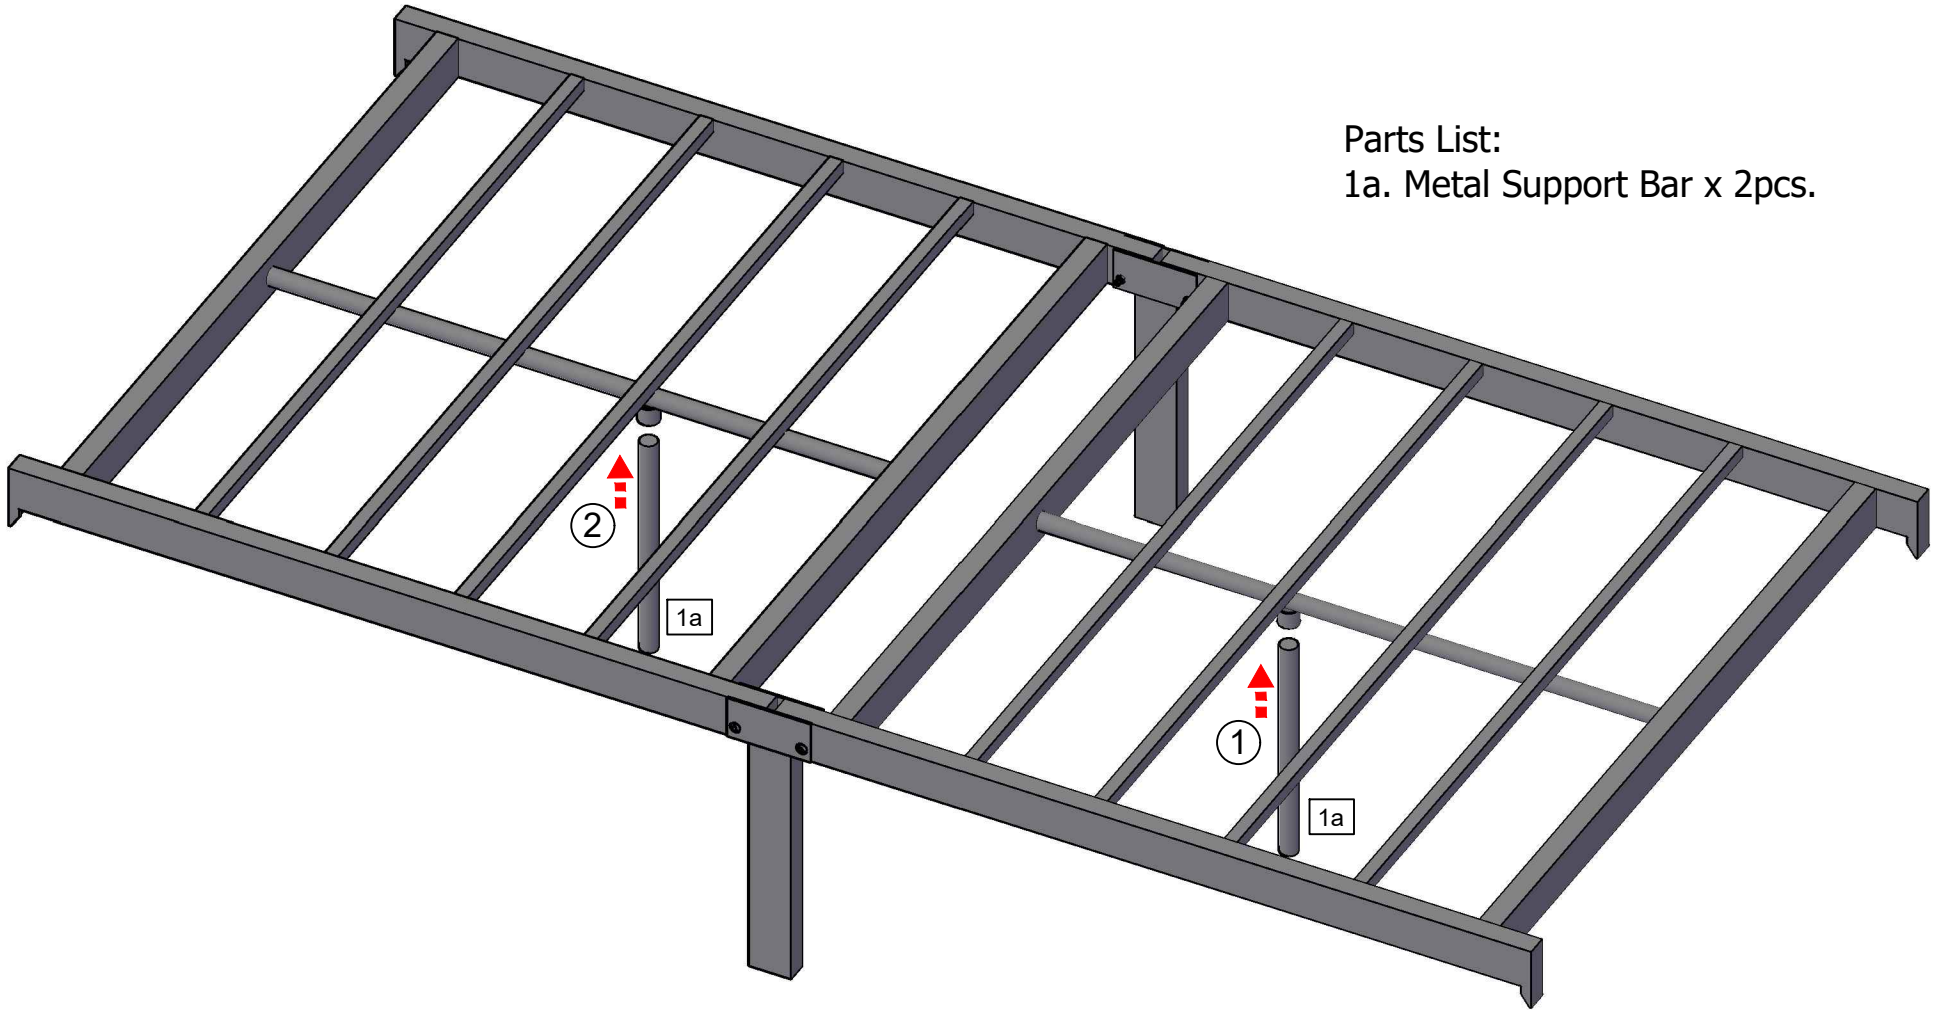

Lenart Bed Frame

Dimension:
36 x 75

Assembly Guide

L1 - 01

STEP 1

Parts List:

1a. Metal Support Bar x 2pcs.

Assembly Guide

L1 - 02

STEP 2

- Parts List:
- 1b. Head Board x 1pc.
 - 2b. Matting x 1pc.
 - 3b. Foot Board x 1pc.