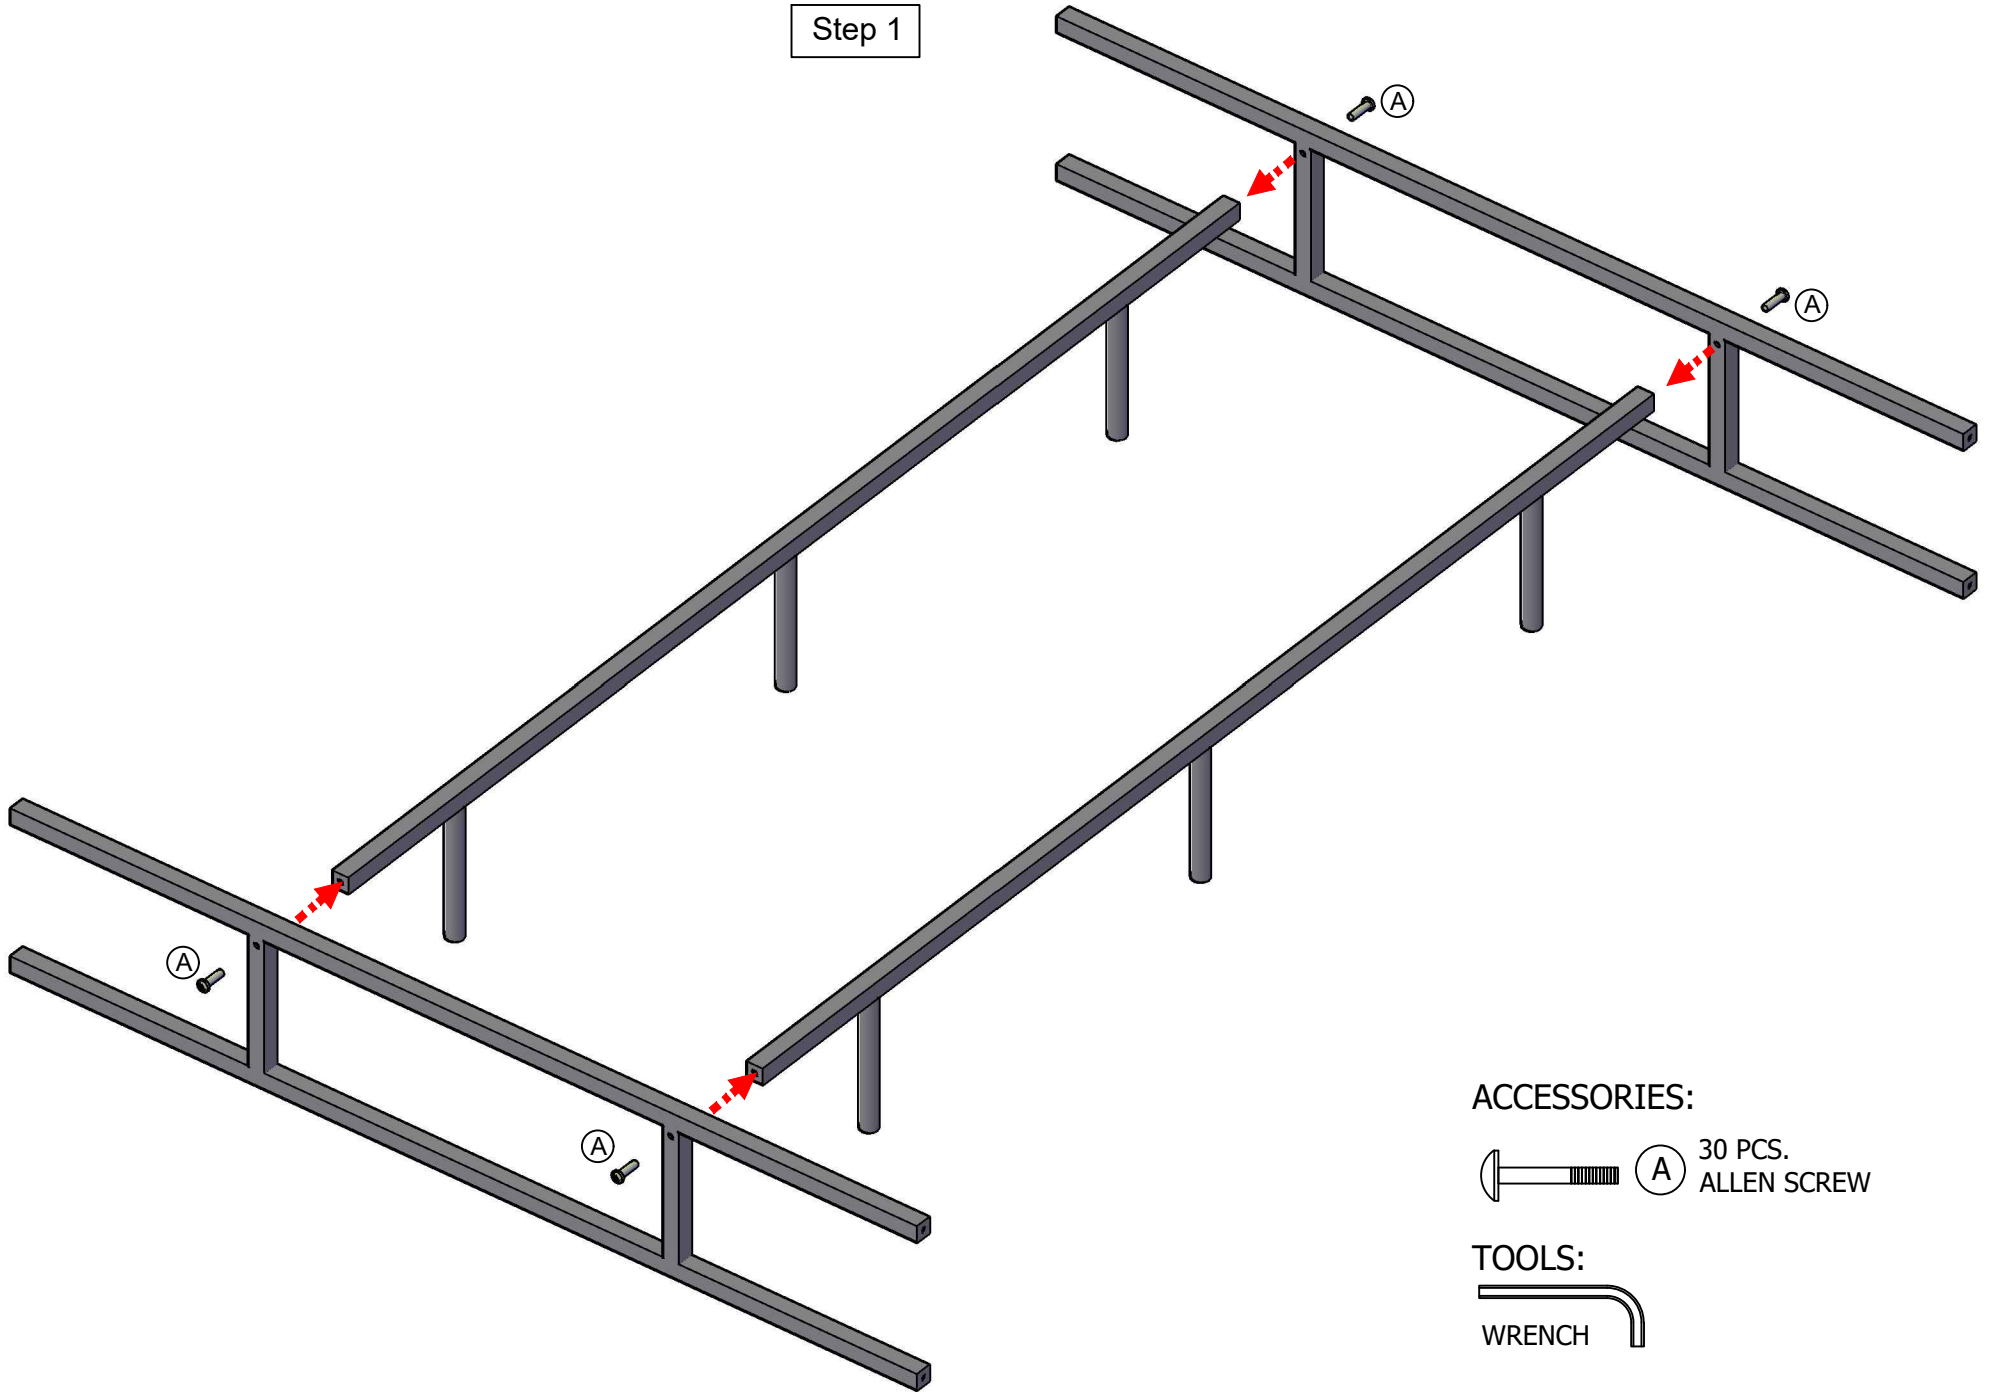

Felix

Dimension:
60 x 75

Assembly Guide

FMB - 1

Step 1

ACCESSORIES:

 **A** 30 PCS.
ALLEN SCREW

TOOLS:

WRENCH

Assembly Guide

FMB - 2

Step 2

ACCESSORIES:

 **A** 30 PCS. ALLEN SCREW

TOOLS:

 WRENCH

Assembly Guide

FMB - 3

Step 3

ACCESSORIES:

TOOLS:

Assembly Guide

FMB - 4

Step 4