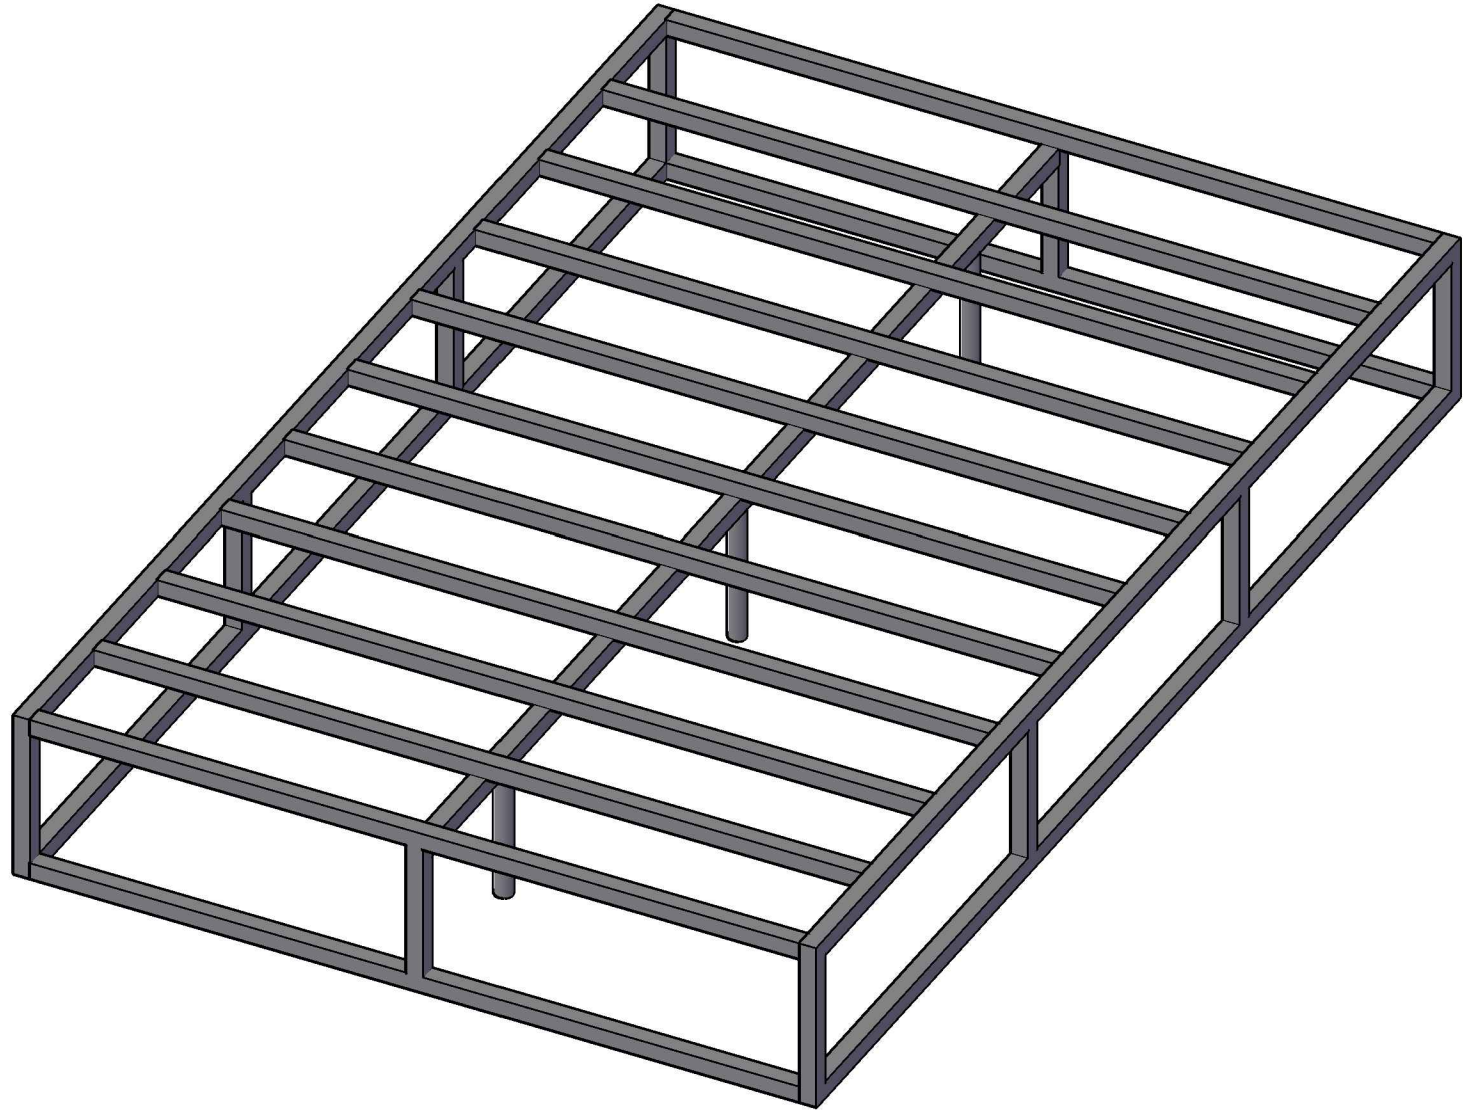

Felix

Dimension:
48 x 75

Assembly Guide

FMB - 1

Step 1

ACCESSORIES:

 **A** 28 PCS.
ALLEN SCREW

TOOLS:

WRENCH

Assembly Guide

FMB - 2

Step 2

ACCESSORIES:

 **A** 28 PCS. ALLEN SCREW

TOOLS:

 WRENCH