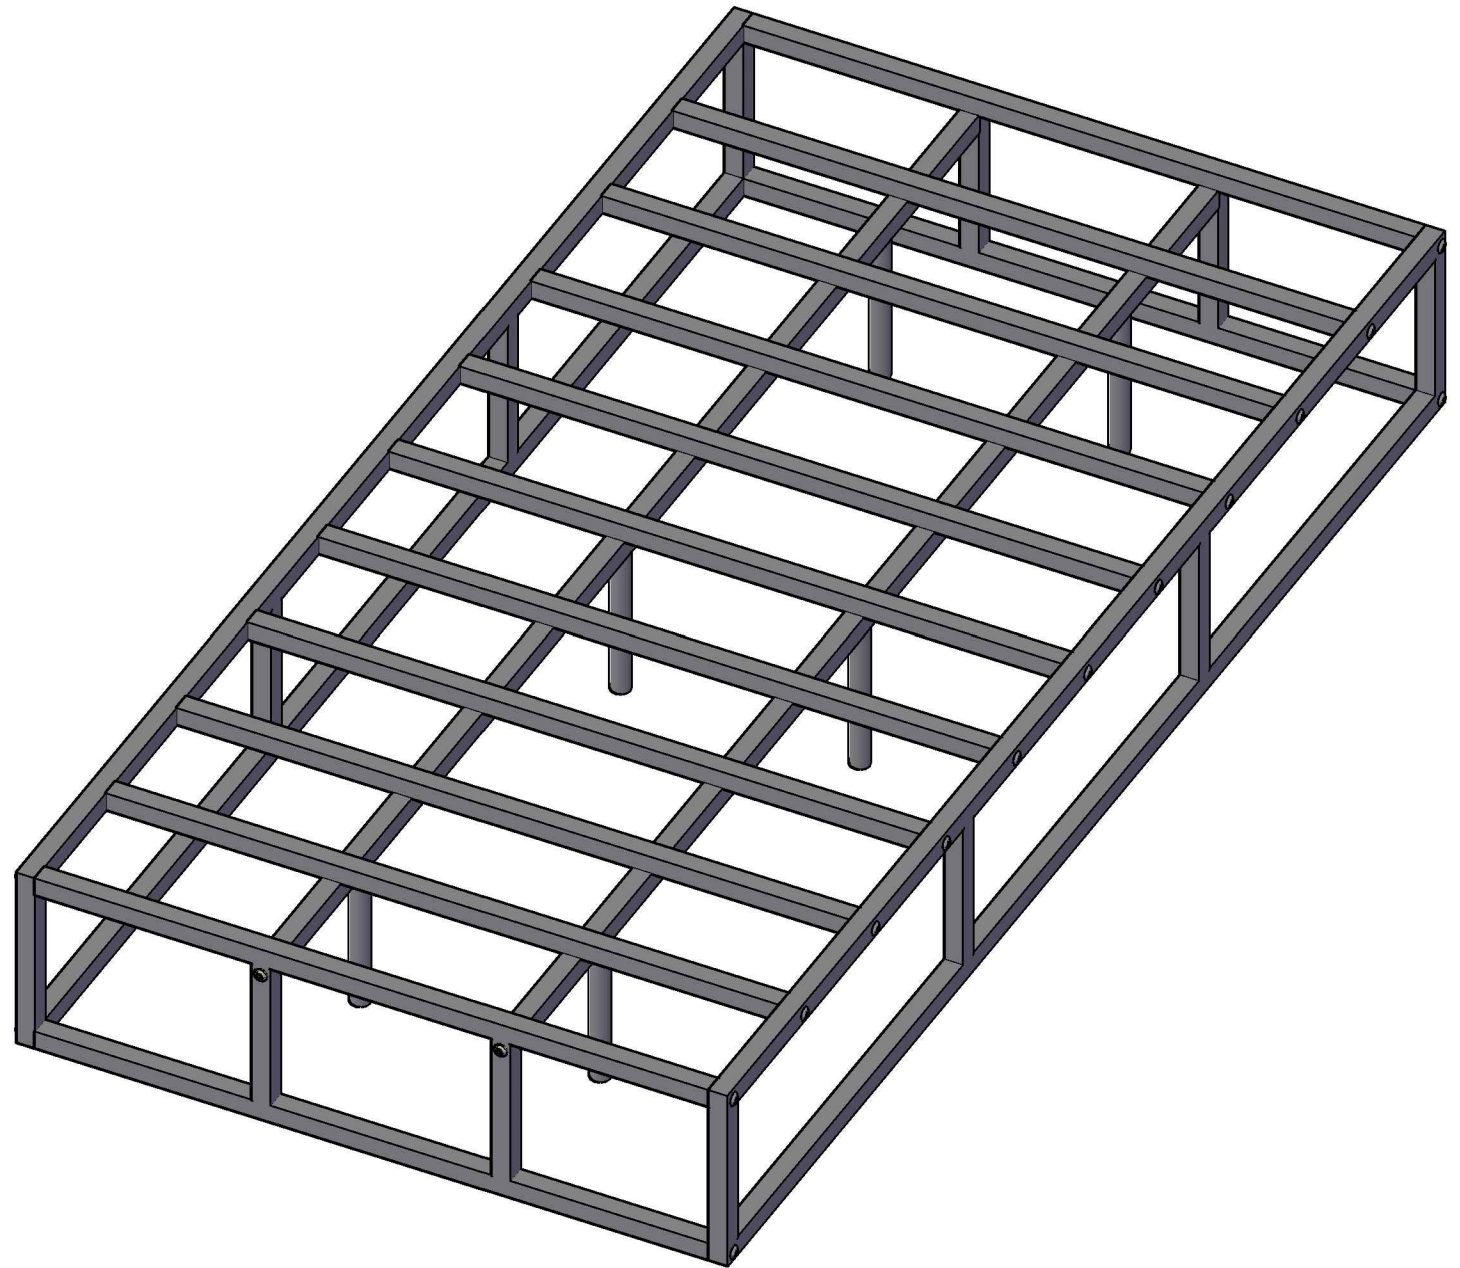

# Felix

Dimension:  
36 x 75

# Assembly Guide

FMB - 1

Step 1

## ACCESSORIES:

 **A** 30 PCS.  
ALLEN SCREW