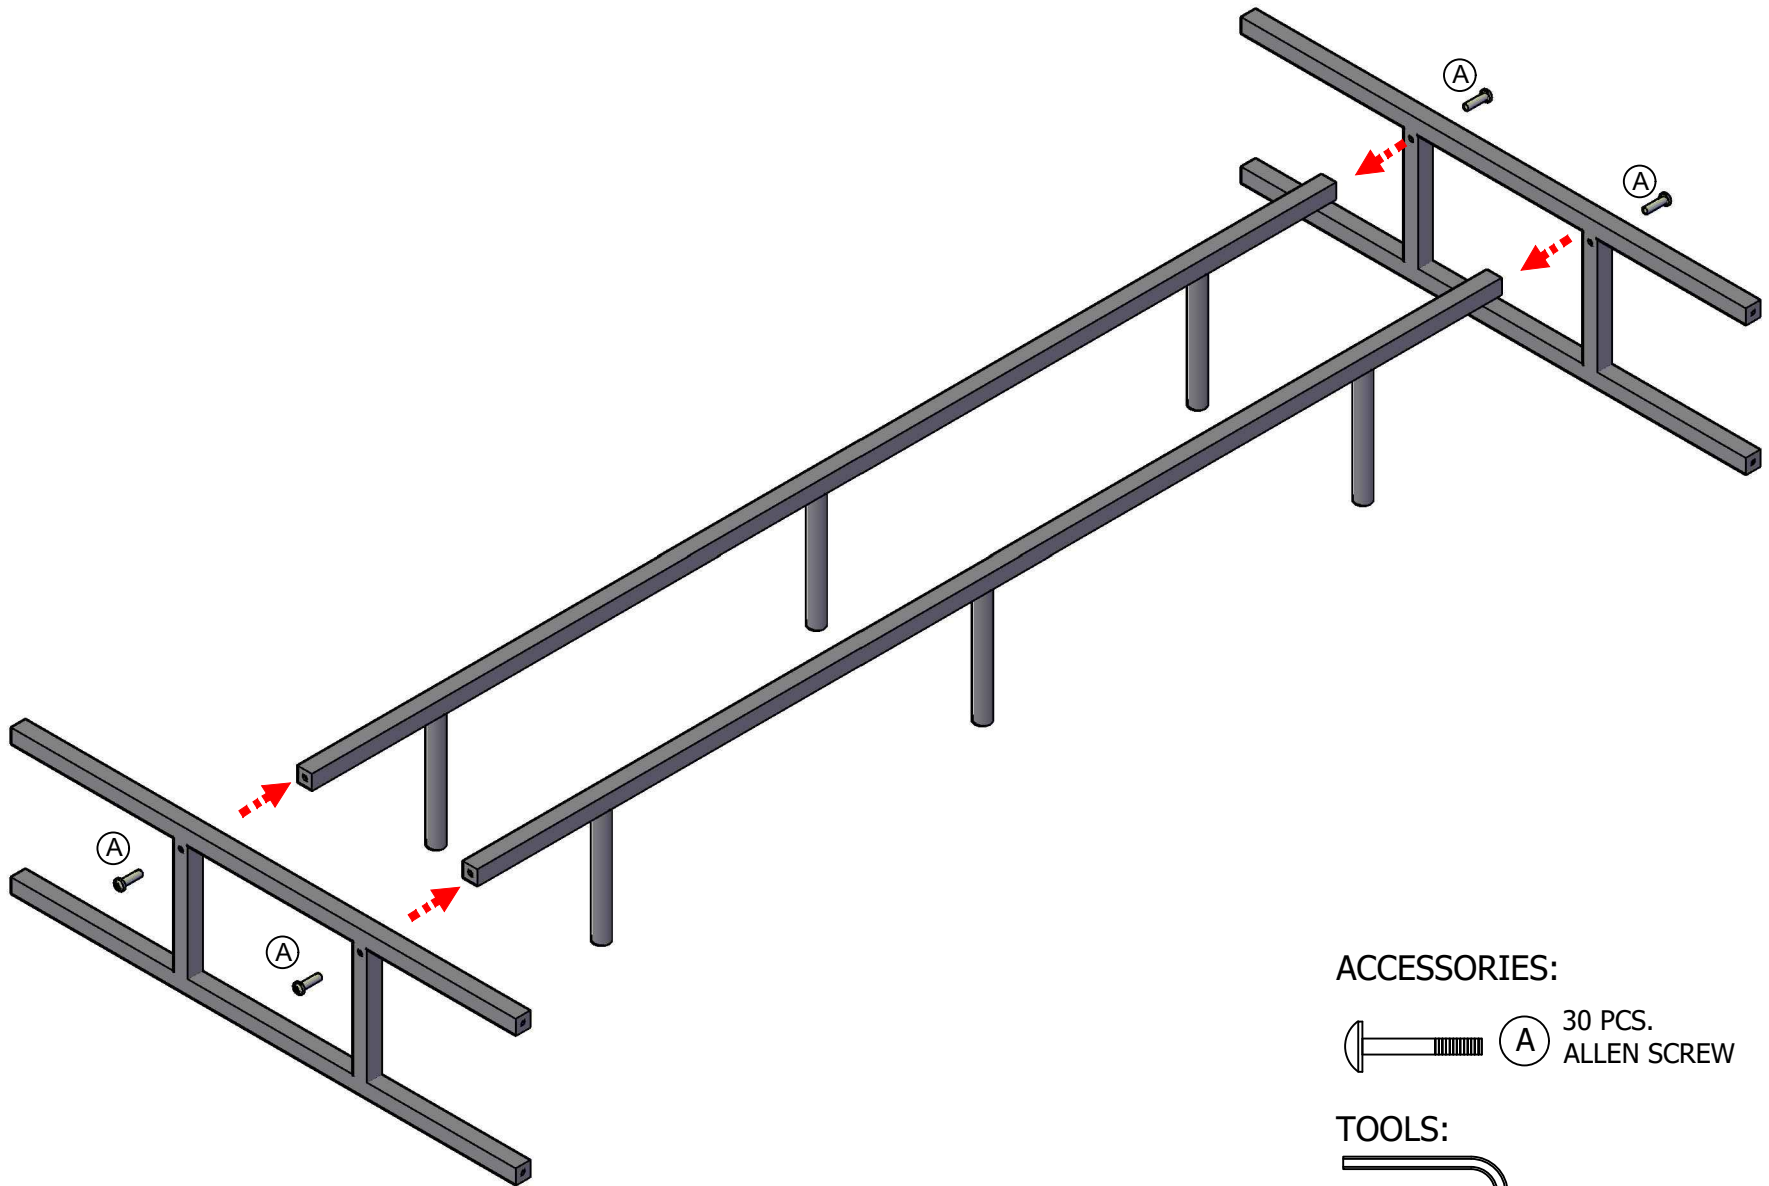

# Felix

Dimension:  
36 x 75

## ACCESSORIES:

 **A** 30 PCS.  
ALLEN SCREW