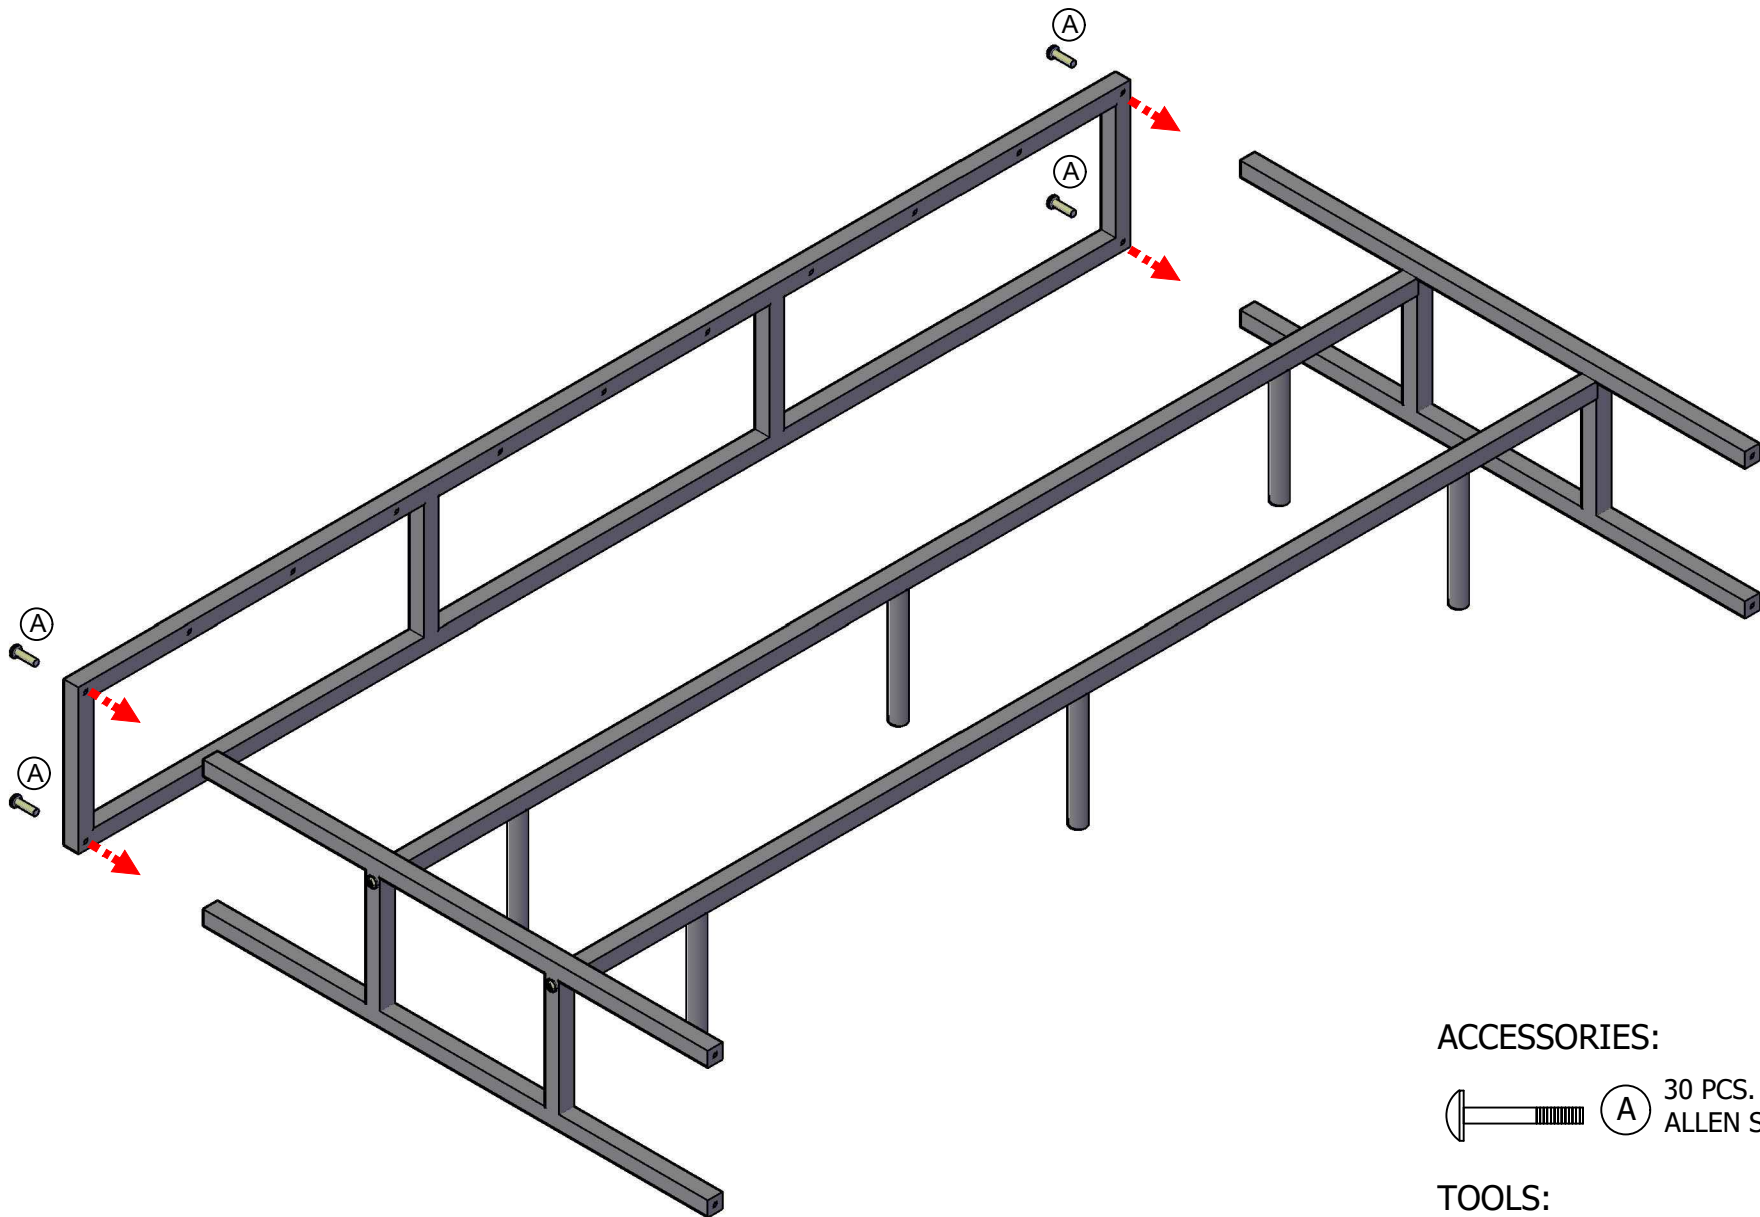

Assembly Guide

FMB - 2

Step 2

ACCESSORIES:

TOOLS: