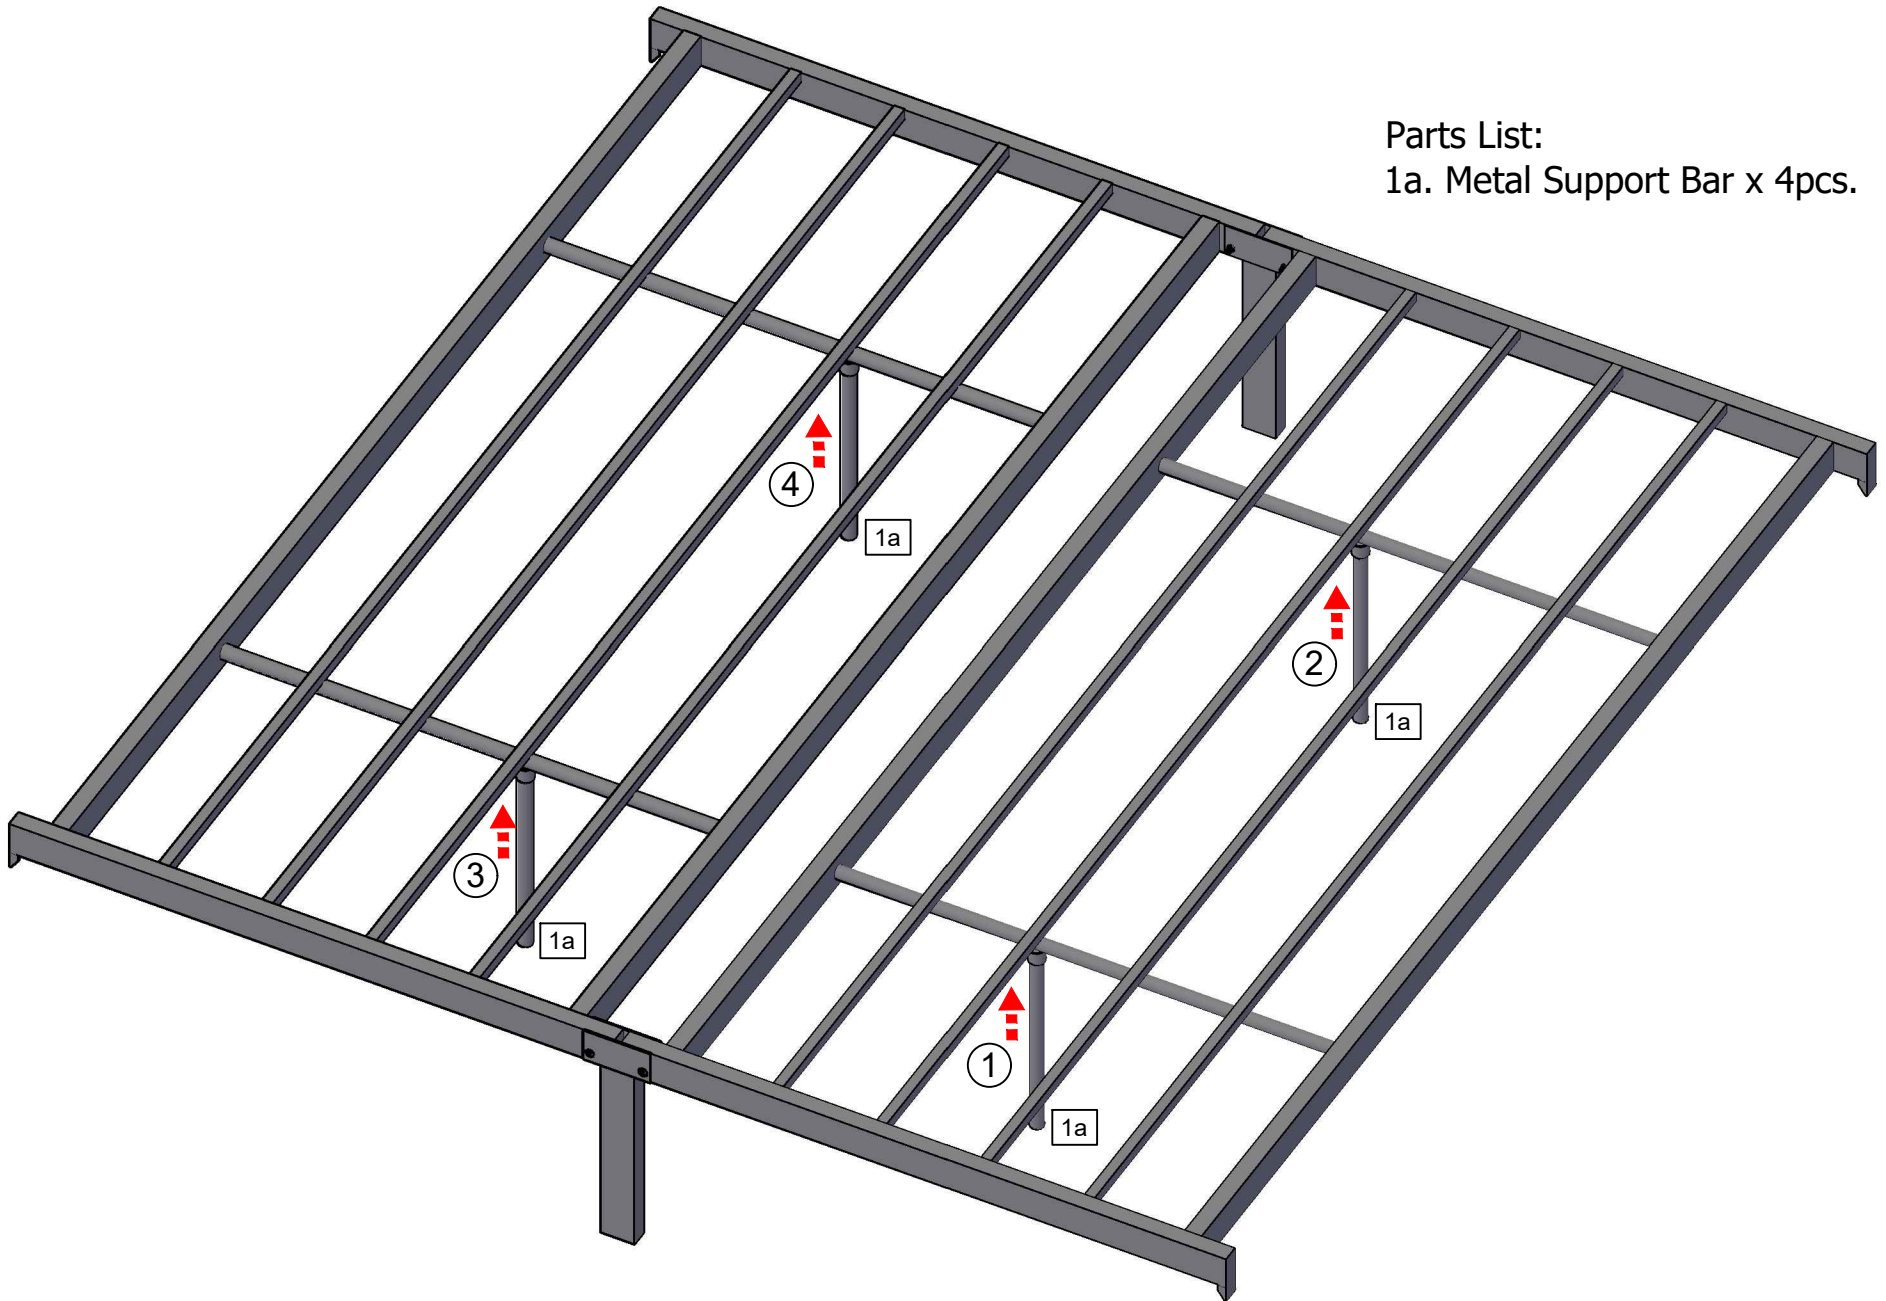

Anders Bed Frame

Dimension:
72 x 75

Assembly Guide

AN1 - 01

STEP 1

Parts List:
1a. Metal Support Bar x 4pcs.

Assembly Guide

STEP 2

- Parts List:
1b. Head Board x 1pc.
2b. Matting x 1pc.
3b. Foot Board x 1pc.