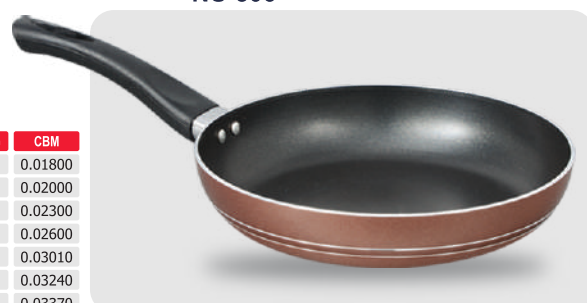

CBM
0.05040

7 Pieces

ITEM NAME	DIA
Casserole with Lid	18cm
Casserole with Lid	20cm
Casserole with Lid	22cm
Casserole with Lid	24cm
Casserole with Lid	26cm
Casserole with Lid	28cm

Also Available
Induction Base

CBM
0.05040

HOT PLATE NS-302

ITEM NAME	DIA	PACKING	CBM
Pizza Pan	30cm	10-Pcs	0.02100
Pizza Pan	35cm	10-Pcs	

Also Available
Induction Base

ITEM NAME	DIA	PACKING	CBM
Round Fry Pan	18cm	10-Pcs	0.01800
Round Fry Pan	20cm	10-Pcs	0.02000
Round Fry Pan	22cm	10-Pcs	0.02300
Round Fry Pan	24cm	10-Pcs	0.02600
Round Fry Pan	26cm	10-Pcs	0.03010
Round Fry Pan	28cm	10-Pcs	0.03240
Round Fry Pan	30cm	10-Pcs	0.03370

ROUND FRY PAN NS-306

Non-Stick Range

Bowl Shape CASSEROLE GL-NS-IND-319

ITEM NAME	DIA	ITEM NAME	DIA
Casserole with Lid	18 cm	Casserole with Lid	28 cm
Casserole with Lid	20 cm	Casserole with Lid	30 cm
Casserole with Lid	22 cm	Casserole with Lid	32 cm
Casserole with Lid	24 cm	Casserole with Lid	34 cm
Casserole with Lid	26 cm	Casserole with Lid	36 cm