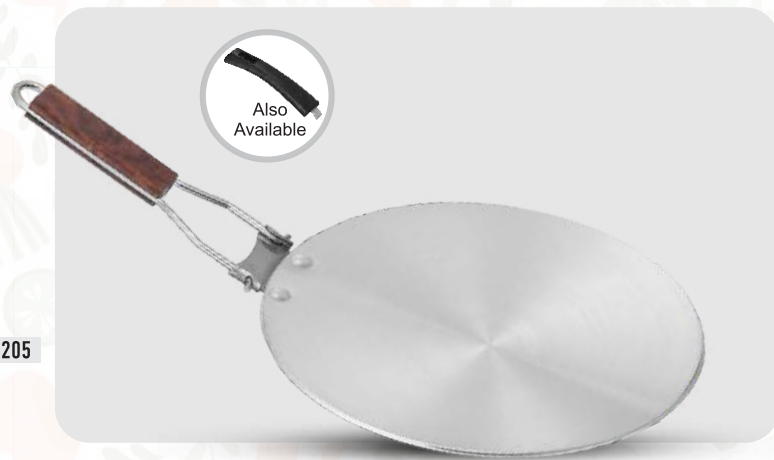

TAWA

DIA	DF-205
30 cm	
35 cm