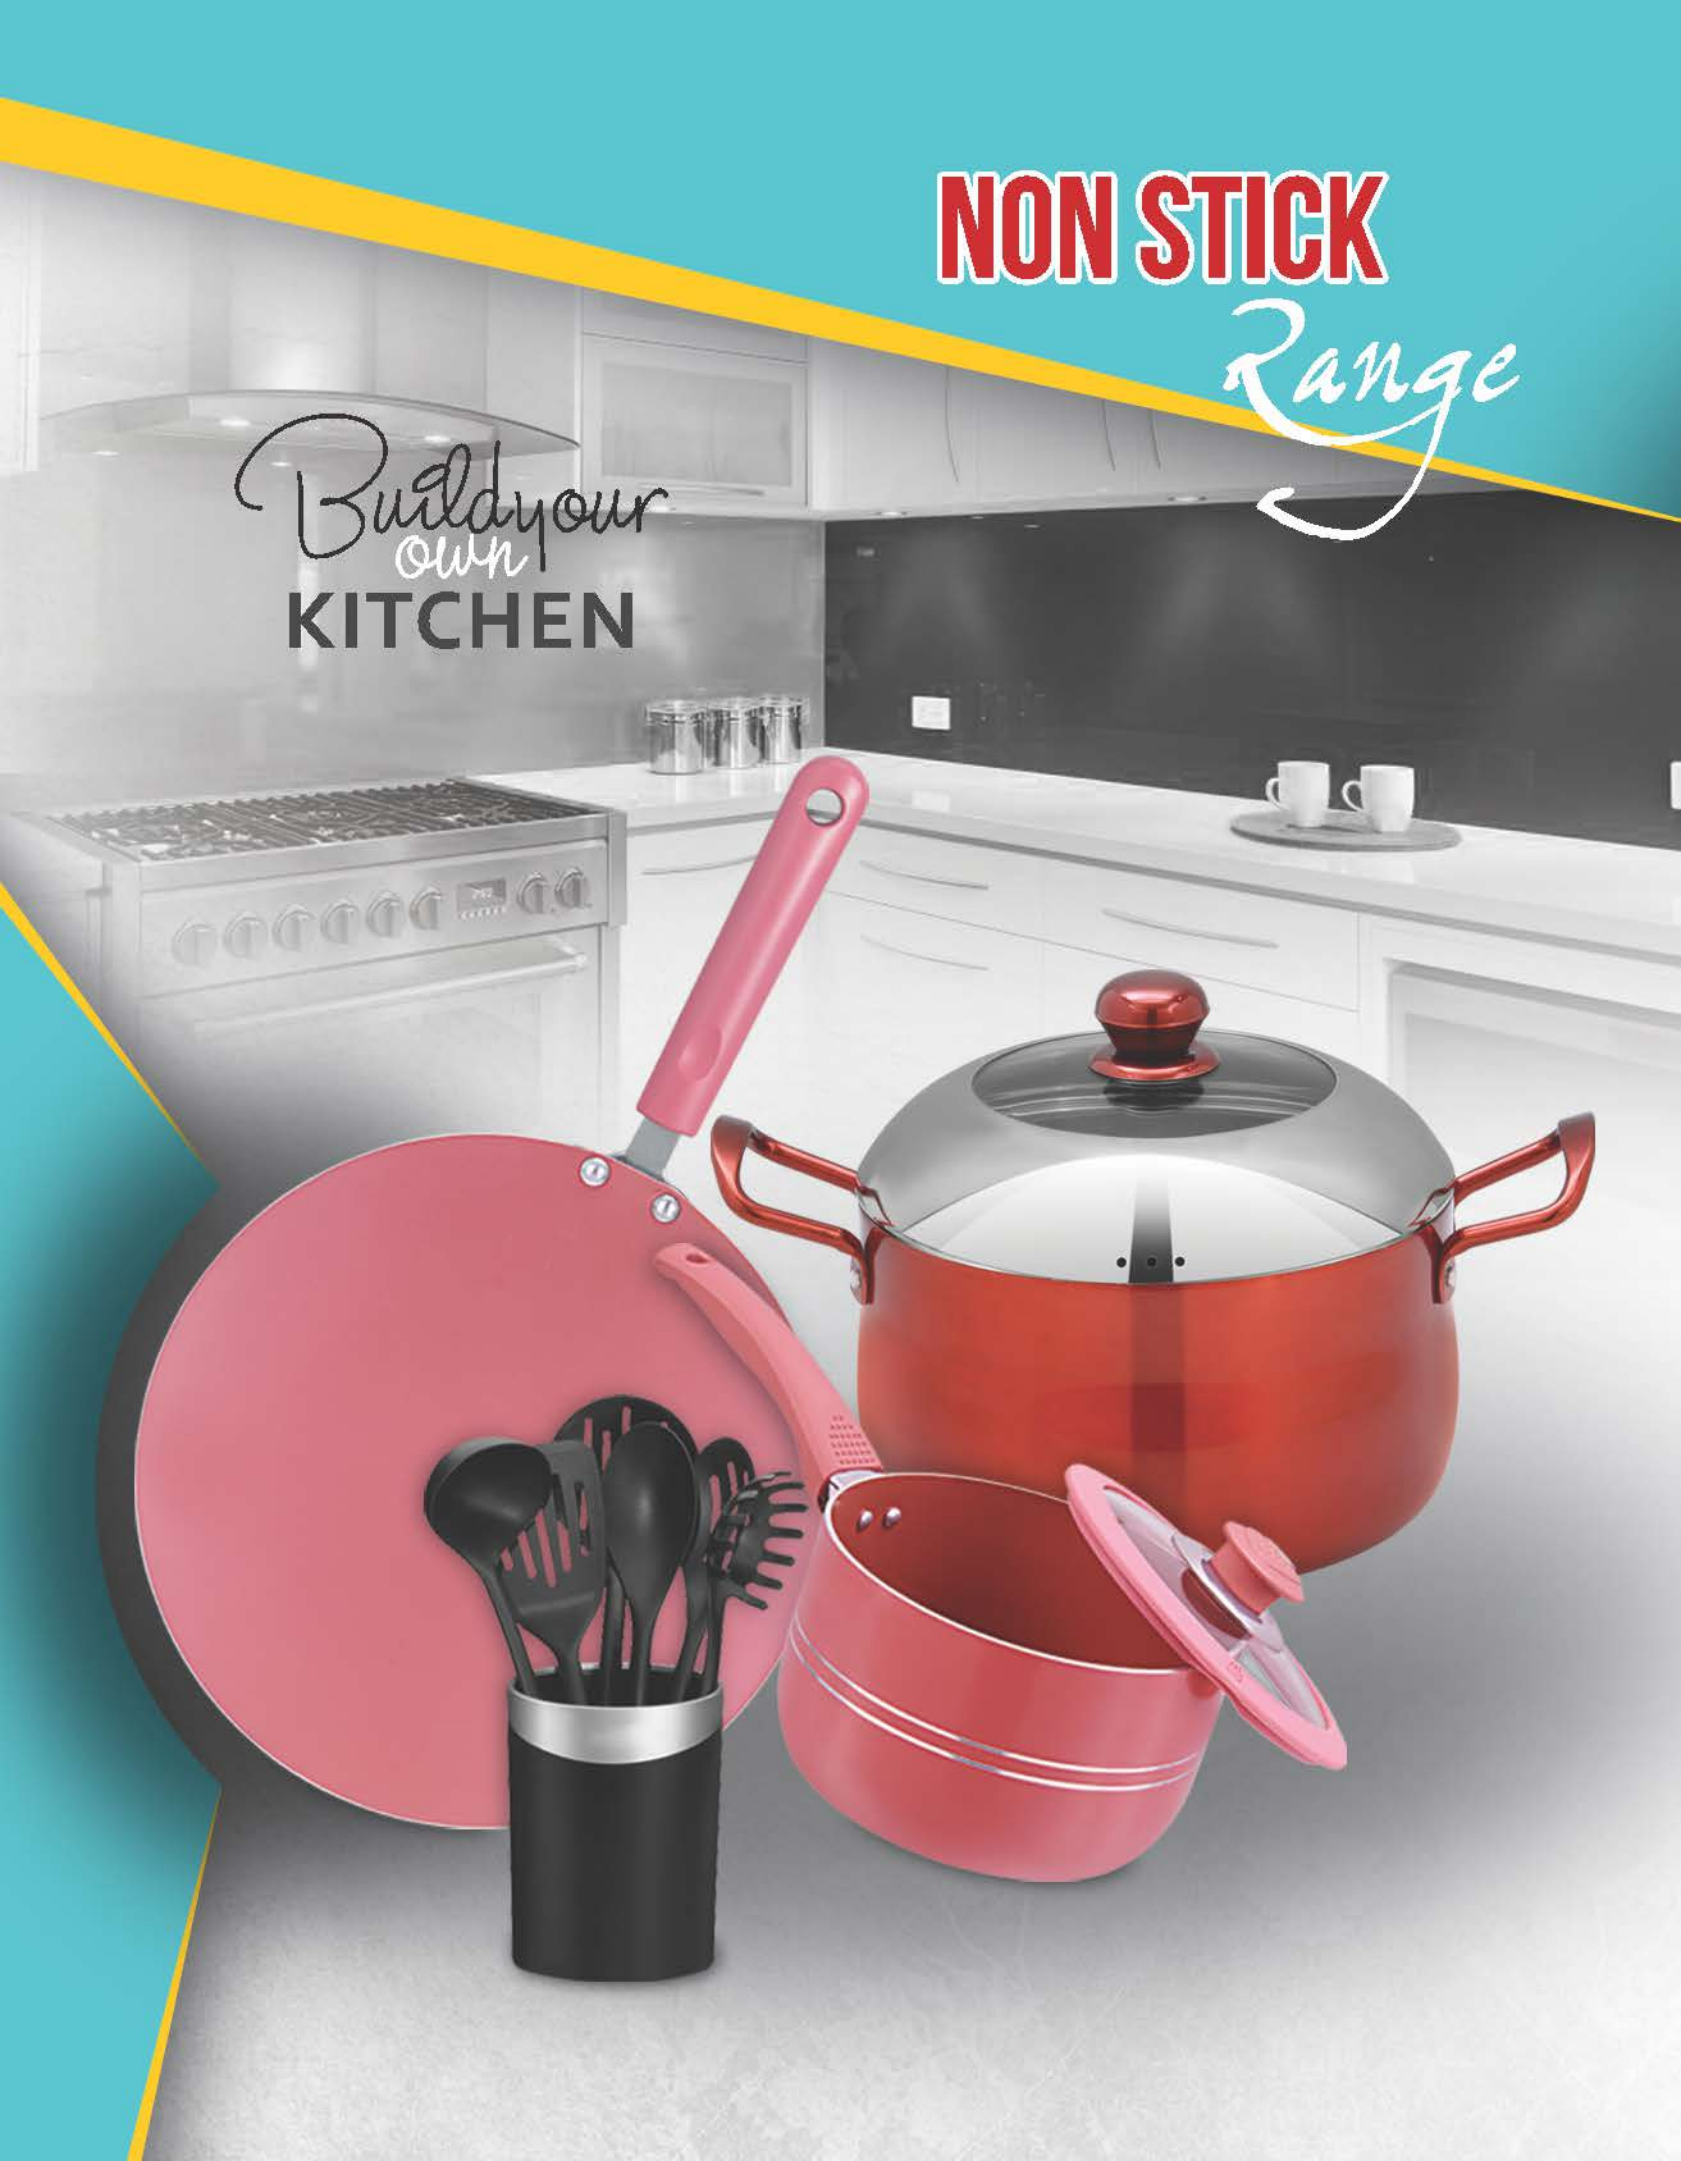

NON STICK

Range

*Build your
own*
KITCHEN