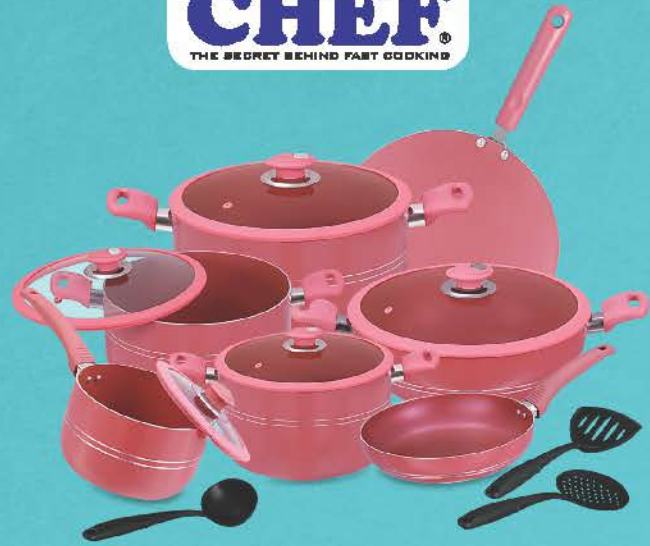

**CHEF**  
THE SECRET BEHIND FAST COOKING

**SIGNATURE**  
Gift Set (Pink) Slicon

GL-NS-329

15 Piece

ITEM NAME	DIA	
Casserole	22cm	
Casserole	24cm	
Casserole	26cm	
Wok	28cm	
Sauce Pan	18cm	
Fry Pan	24cm	
Baking Disk	30-cm	CBM
Nylon Spoon	3-Pcs	0.11470