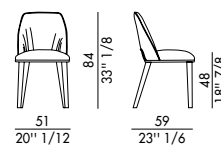

Informazioni tecniche / Technical informations

Sedia imbottita con gambe in metallo verniciato.

Nero	V01	Titanio	V04
Bianco	V02	Bronzo	V05
Antracite	V03	Oro	V06

Upholstered chair with metal painted legs.

Black	V01	Titanium	V04
White	V02	Bronze	V05
Anthracite	V03	Gold	V06

Rivestimento non sfoderabile.

H 140 cm x L 120 cm 1,80 m²

Cover not removable.

H 140 cm x L 120 cm 1,80 m²