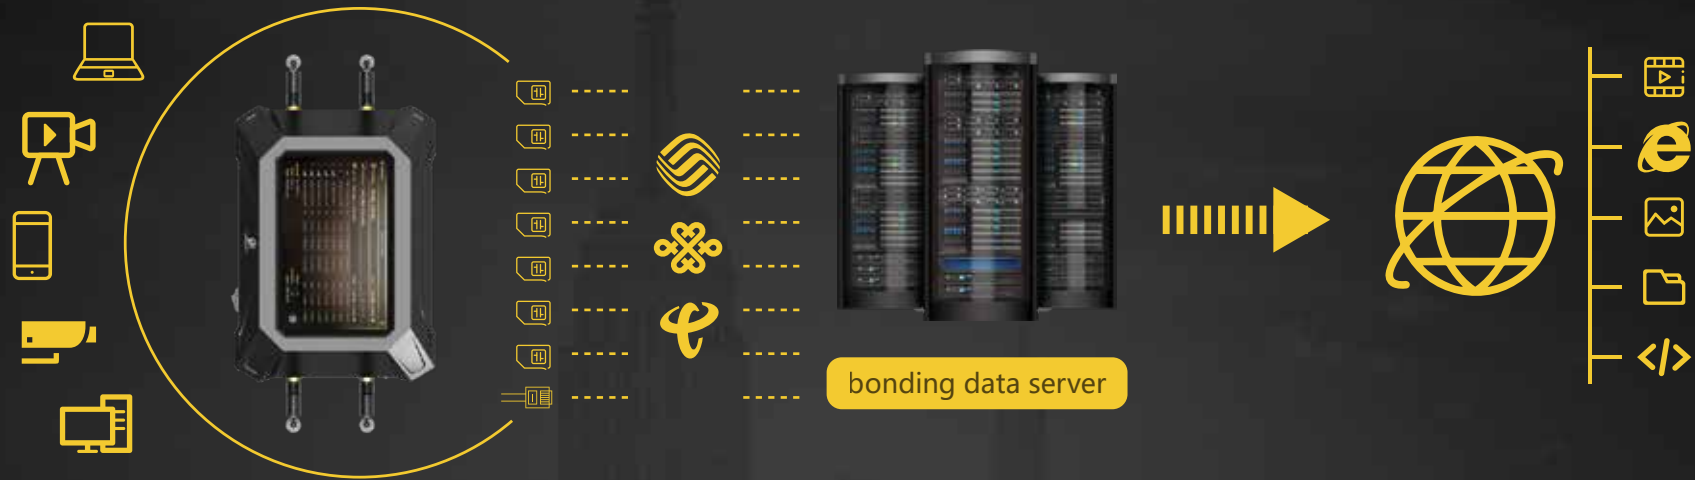

STABLE AND QUALITY INTERNET/NETWORK HOTSPOT

Simultaneous access by multiple operators, mutual backup of wired 4G, dual-channel power supply guarantee

LipRouter uses multi-link bonding technology to integrate all network links into one high-bandwidth channel to provide users with stable bandwidth for audio and video streaming, file sending and receiving, Internet access, etc.

LipRouter has up to 7 x 4G full Netcom and 1 wired (Gigabit) composite link bonding, which supports the simultaneous insertion of SIM cards from different operators. The use and development of excellent kernel-level algorithms, LipRouter provides customers with efficient, stable and secure network connection guarantees.

Features:

- 7 x 4G + 1 Gigabit cables, support 8 bonding Internet access, superimposed upload and download speeds
- 4 Gigabit wired LAN ports, 1 Gigabit wired WAN port
- Built-in 5-inch touch screen, real-time monitoring of each network speed and operation settings
- Support mobile power supply methods such as power bank and camera battery
- Standard 1/4 tapped holes on the bottom for easy installation on camera hot shoe heads or tripods
- Support port forwarding and provide public IP
- Dynamic data split and encrypted transmission to improve private data security
- Dynamic transmission channel detection to avoid congestion and bandwidth fluctuations
- 4G module full Netcom
- 4x4 MIMO 802.11ac Wifi AP
- Dual DC redundant power supply, intelligent power supply switching, 10V-20V wide voltage input
- DC 19 / 2A adapter as standard
- Kernel-level low-level algorithm optimization, full protocol support
- Smart network to secure strongest network, no fear of application in dense places of personnel and equipment
- Support software online upgrade