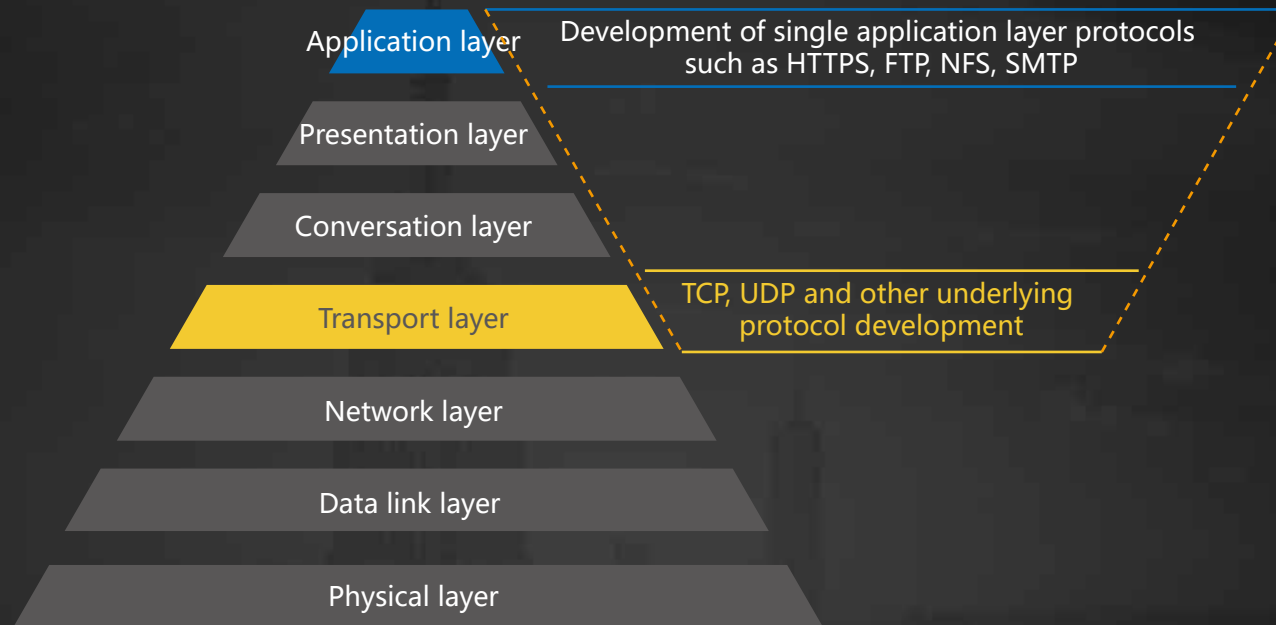

WHAT YOU SEE IS WHAT YOU GET FOR OPERATION EXPERIENCE

No computer connection required, real-time monitoring and setting

LipRouter has a built-in 5-inch capacitive touch screen, which can monitor all of the link transmission speeds, account traffic, and other information in real time; and can perform all settings for the network and WIFI on the device, without having to connect a computer to log in to the management page.

DEDICATED SERVER LINE THAT CAN BE DEPLOYED ANYTIME, ANYWHERE

Video backhaul, public network IP, large bandwidth

LipRouter provides public network IP for your intranet server through the bonding server IP mapping, so you can use TVU / LiveU / 4G encoder and other devices to implement remote or remote video postback functions. You can even build your own dedicated 3A computer room in your home.

KERNEL-LEVEL FULL TRANSFER SUPPORT

Better than most algorithms

Most bonding algorithms are implemented at the application layer. According to the design requirements of the device, the algorithms are implemented under the single protocol framework of the application layer.

NETWORK CONGESTION AND BANDWIDTH FLUCTUATIONS NO LONGER EXIST

Congestion detection and unpacking optimization

Automatic detection, fast frequency scanning, optimal channel selection, the optimal transmission channel and data ratio scheme are selected by the algorithm.