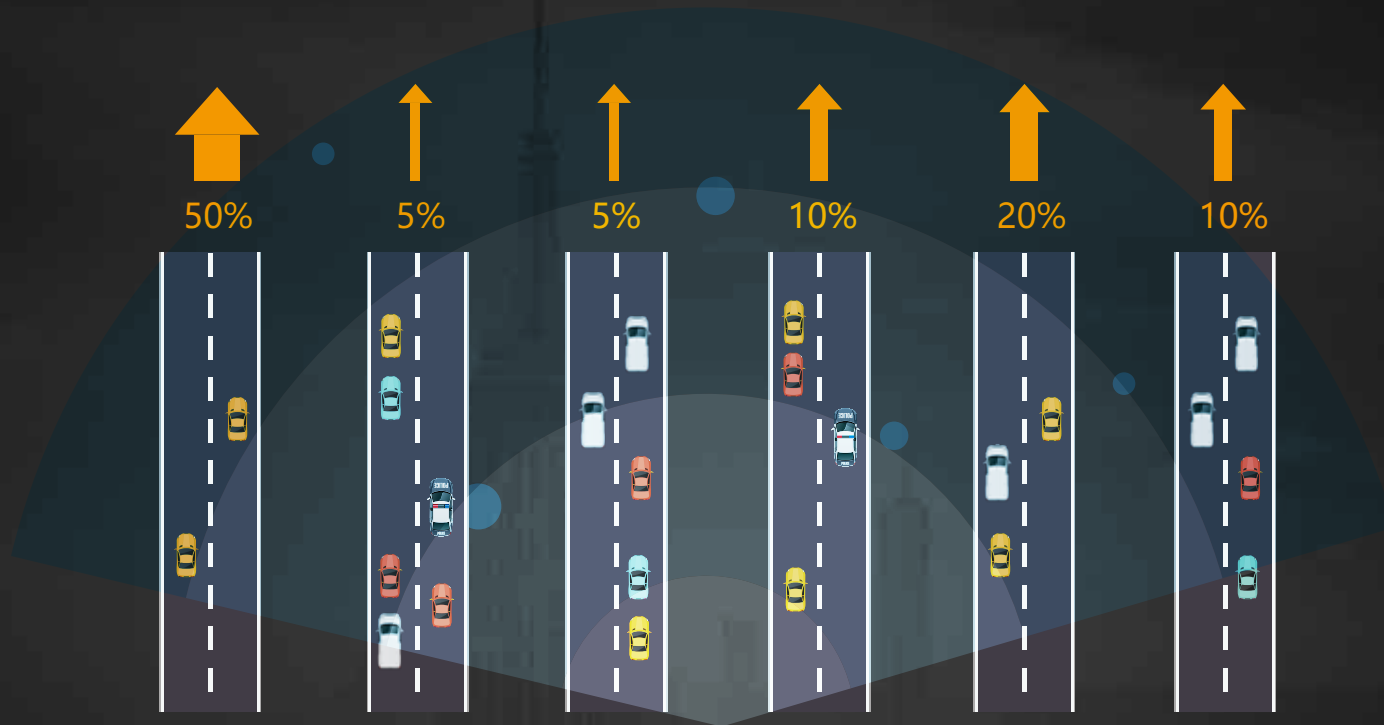

DEDICATED SERVER LINE THAT CAN BE DEPLOYED ANYTIME, ANYWHERE

Video backhaul, public network IP, large bandwidth

LipRouter provides public network IP for your intranet server through the bonding server IP mapping, so you can use TVU / LiveU / 4G encoder and other devices to implement remote or remote video postback functions. You can even build your own dedicated 3A computer room in your home.

KERNEL-LEVEL FULL TRANSFER SUPPORT

Better than most algorithms

Most bonding algorithms are implemented at the application layer. According to the design requirements of the device, the algorithms are implemented under the single protocol framework of the application layer.

NETWORK CONGESTION AND BANDWIDTH FLUCTUATIONS NO LONGER EXIST

Congestion detection and unpacking optimization

Automatic detection, fast frequency scanning, optimal channel selection, the optimal transmission channel and data ratio scheme are selected by the algorithm.