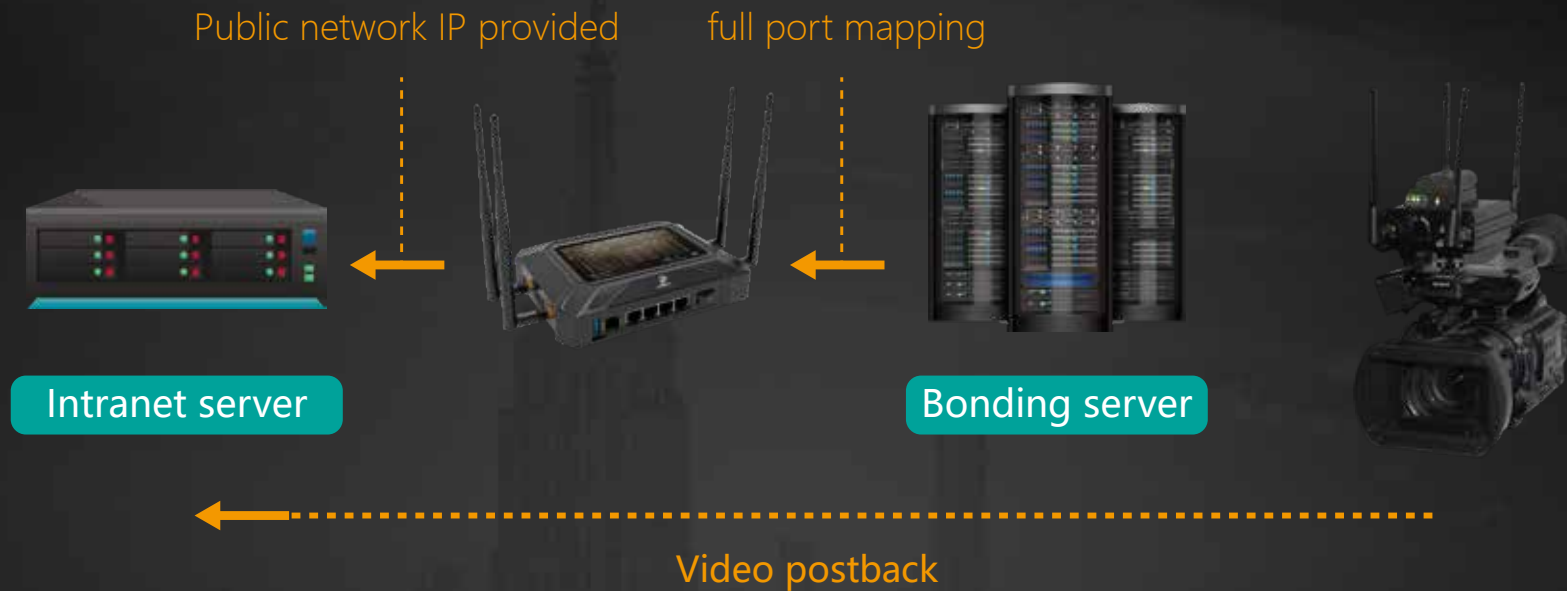

BUILD YOUR "5G" WIFI BASE STATION ON SITE

Internet protection anytime, anywhere

LipRouter has a built-in WIFI AP, a 4x4 MIMO radio frequency antenna, which can provide a stable wireless network to access devices. In addition to the secure private network guarantee, this provides convenience for mobile office, car and other applications.

SUPER-FAST CONNECTION

Collect network in dense environments, switching in high-speed base station, guarantee ultra-low latency

Strong base connection, pro intensive mobile phone equipment, stable data transmission and reception; full network system support, reducing the blind spots signal of mobile network which can ensure the quality of network connection even in high-speed railway, and meet the network requirements in various scenarios.

WHAT YOU SEE IS WHAT YOU GET FOR OPERATION EXPERIENCE

No computer connection required, real-time monitoring and setting

LipRouter has a built-in 5-inch capacitive touch screen, which can monitor all of the link transmission speeds, account traffic, and other information in real time; and can perform all settings for the network and WIFI on the device, without having to connect a computer to log in to the management page.

DEDICATED SERVER LINE THAT CAN BE DEPLOYED ANYTIME, ANYWHERE

Video backhaul, public network IP, large bandwidth

LipRouter provides public network IP for your intranet server through the bonding server IP mapping, so you can use TVU / LiveU / 4G encoder and other devices to implement remote or remote video postback functions. You can even build your own dedicated 3A computer room in your home.