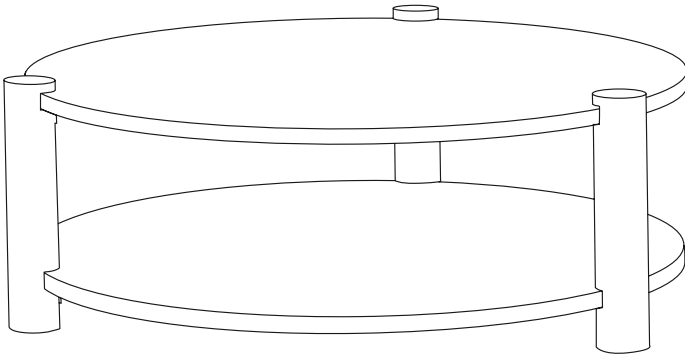

ASSEMBLY MANUAL

STRUCTURE COFFEE TABLE

HAUS

hertexhaus.co.za

GENERAL INSTRUCTIONS

 Minor assembly required

 Estimated time: 5 – 10 minutes

 Requires two people for assembly

TOOLS REQUIRED

 Allen key (included)

 No additional tools required

WHAT'S IN THE BOX

Ax1

Bx1

Cx3

Dx6