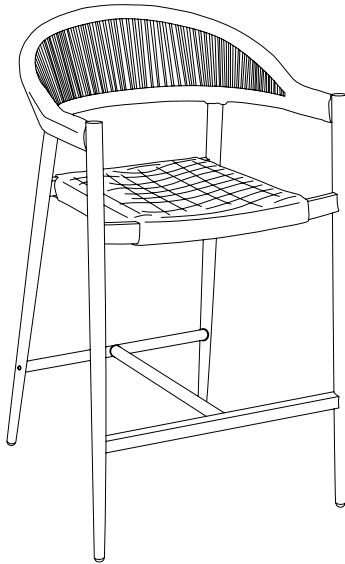

ASSEMBLY GUIDE

IONA BAR & COUNTER CHAIR

HAUS

hertexhaus.co.za

GENERAL INSTRUCTIONS

 Minor assembly required

 Estimated time: 10 minutes

 Requires one person for assembly

TOOLS REQUIRED

 Allen key (included)

 No additional tools required

WHAT'S IN THE BOX

Ax1

Bx1

Cx2

Dx2