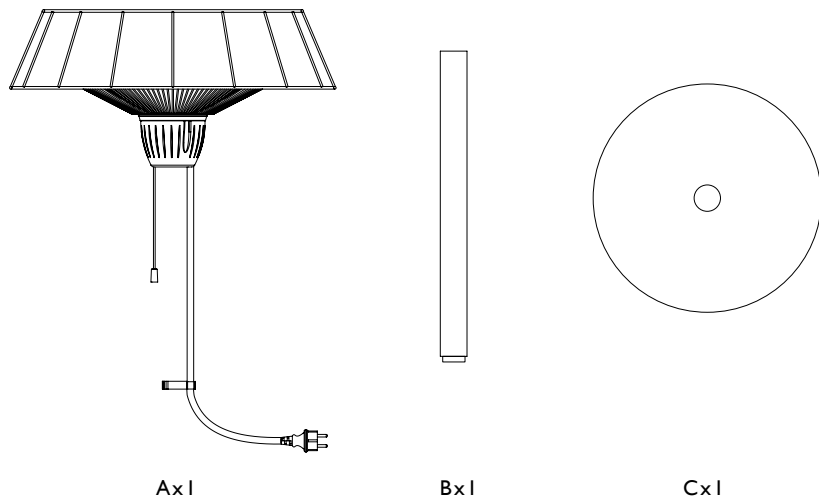

GENERAL INSTRUCTIONS

Minor assembly required

Estimated time: 10 minutes

Requires one person for assembly

TOOLS REQUIRED

X No tools required

WHAT'S IN THE BOX