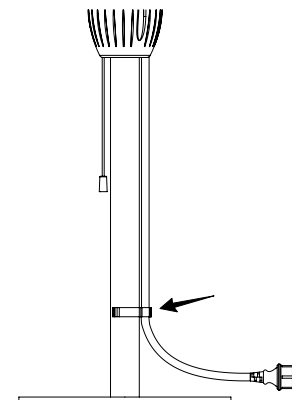

ASSEMBLY MANUAL

HEATWAVE TABLE HEATER

HAUS

hertexhaus.co.za

GENERAL INSTRUCTIONS

 Minor assembly required

 Estimated time: 10 minutes

 Requires one person for assembly

TOOLS REQUIRED

X No tools required

WHAT'S IN THE BOX

ASSEMBLY INSTRUCTIONS

STEP 1

STEP 2

STEP 3

COMPLETED ITEM