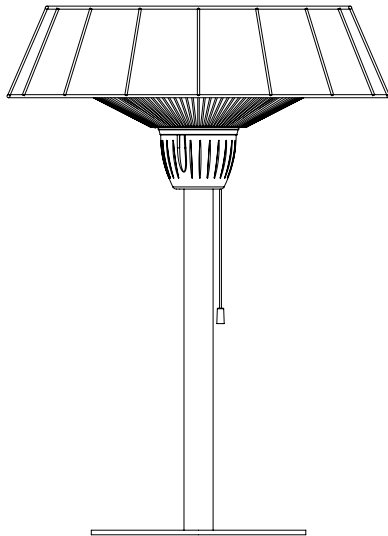

ASSEMBLY MANUAL

HEATWAVE TABLE HEATER

HAUS

hertexhaus.co.za

GENERAL INSTRUCTIONS

 Minor assembly required

 Estimated time: 10 minutes

 Requires one person for assembly