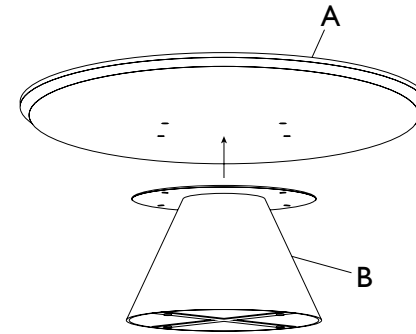

ASSEMBLY INSTRUCTIONS

STEP 1