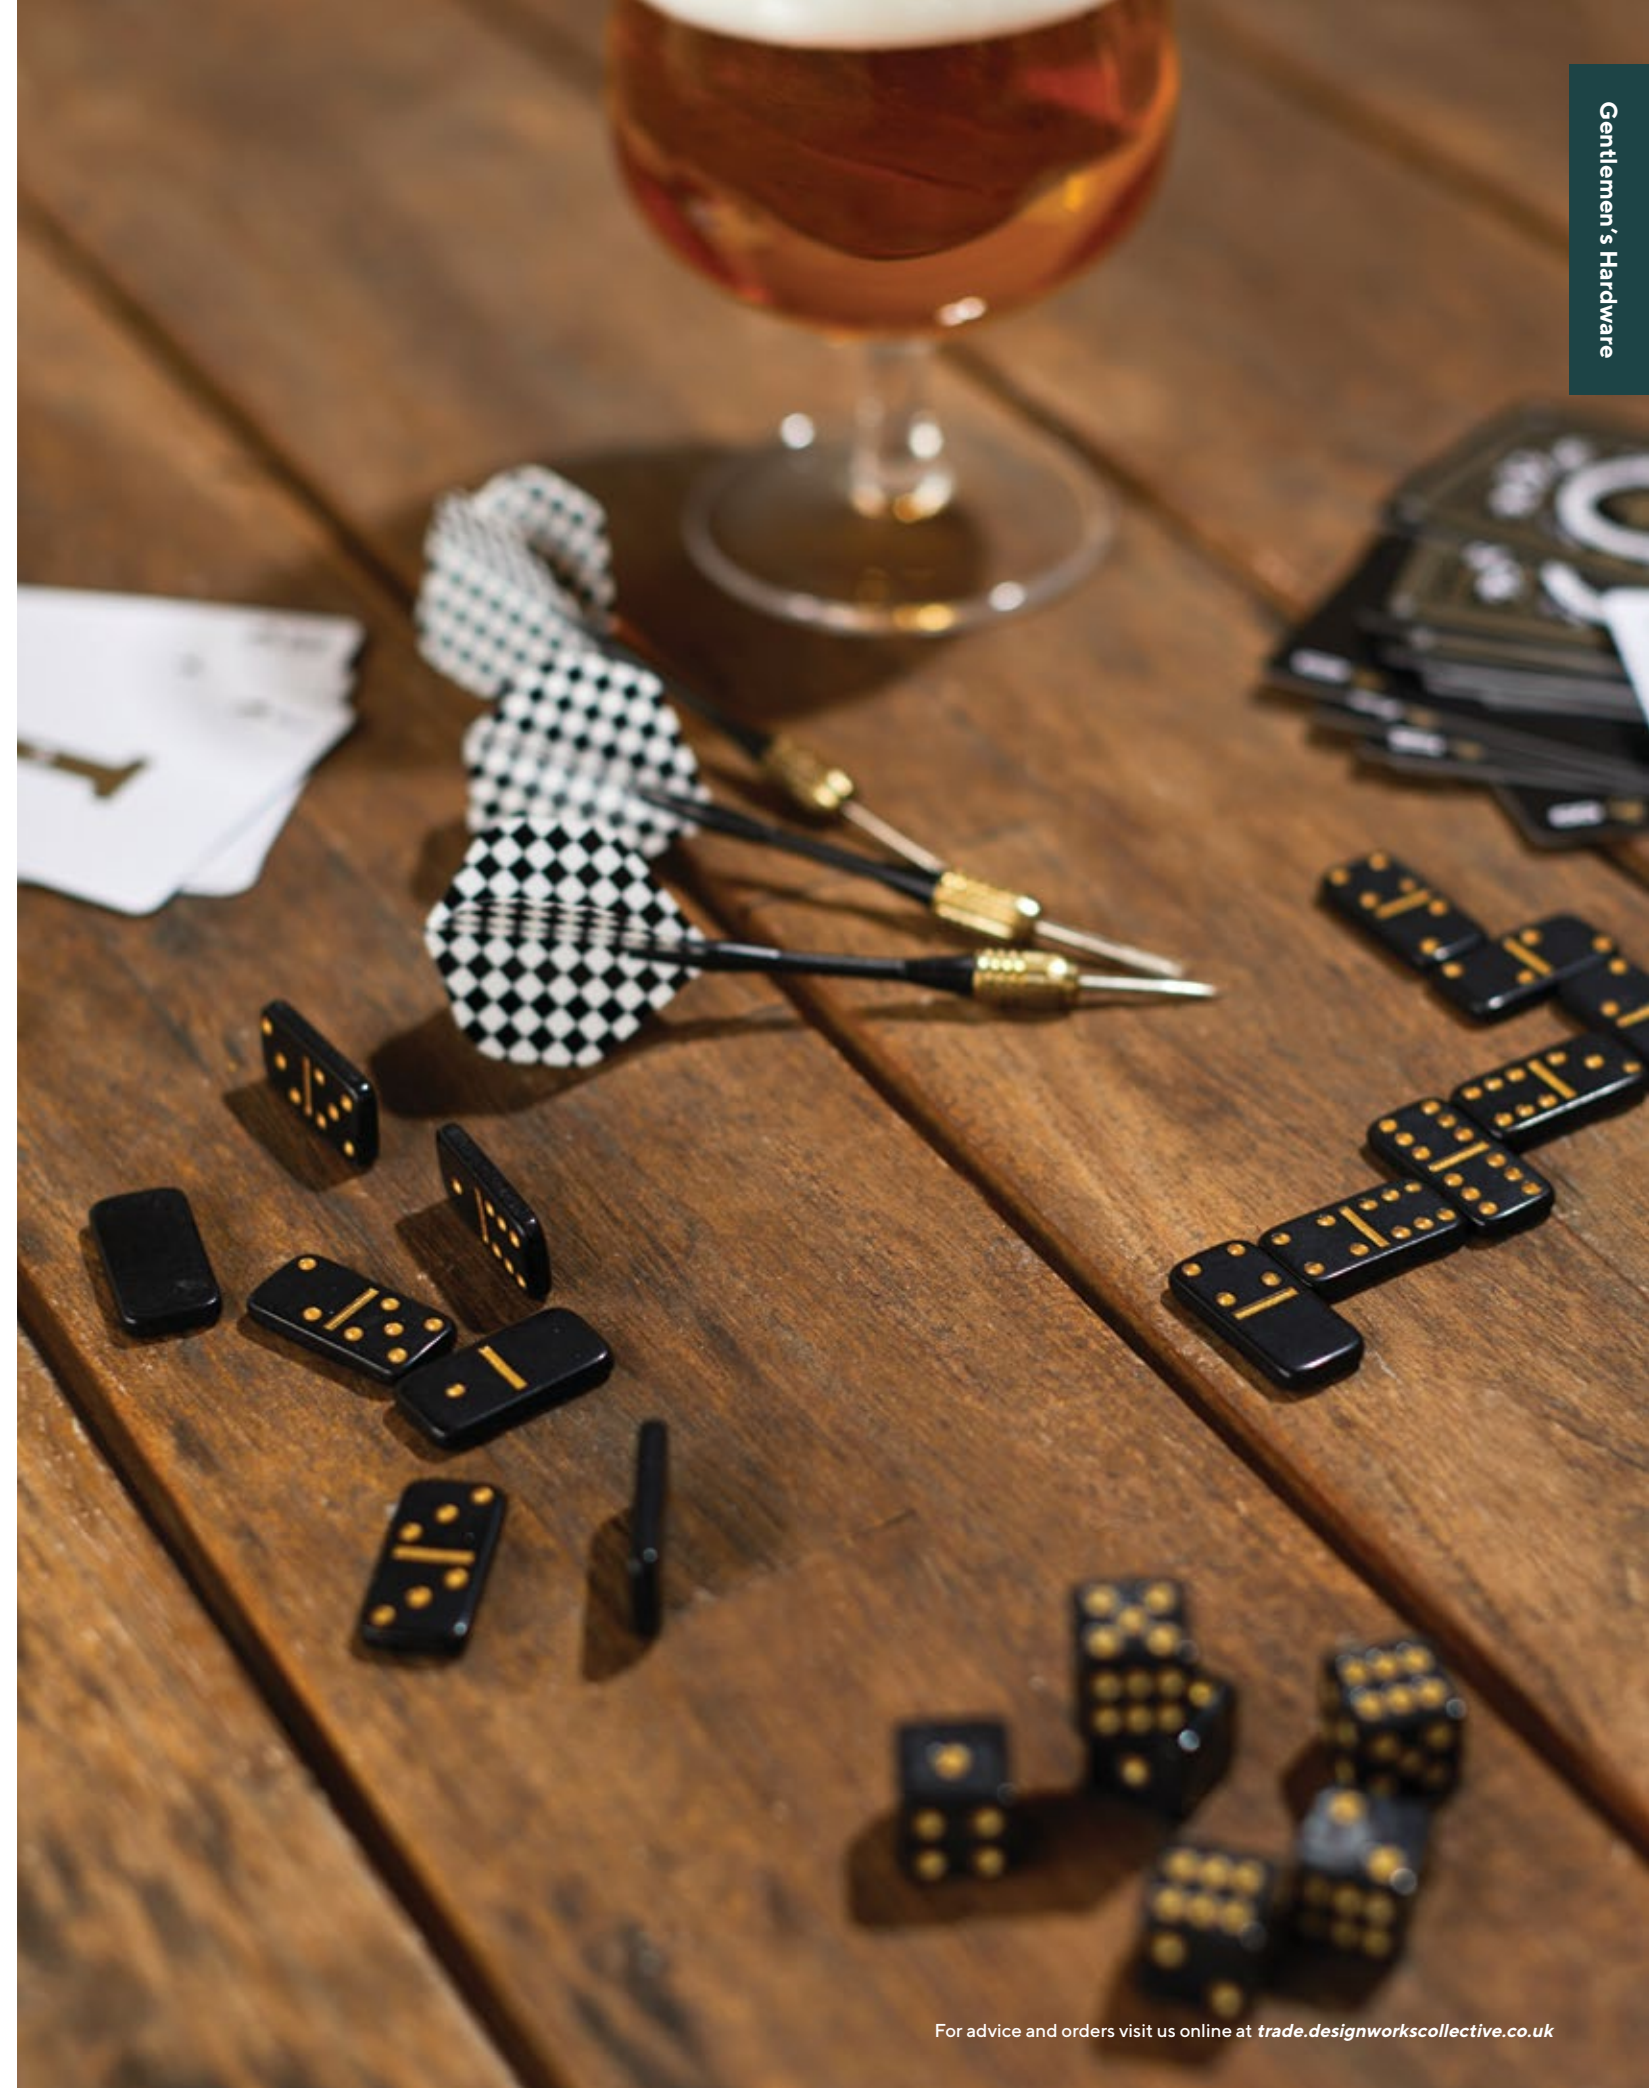

**Tin size:** 3.8" w x 3.8" h x 1.25" d  
PK QTY 6 | CTN QTY 24 | UK only

©2023 'Gentlemen's Hardware' and 'The Adventure Begins' are registered trademarks of Gentlemen's Hardware Global, LLC.

Gentlemen's Hardware