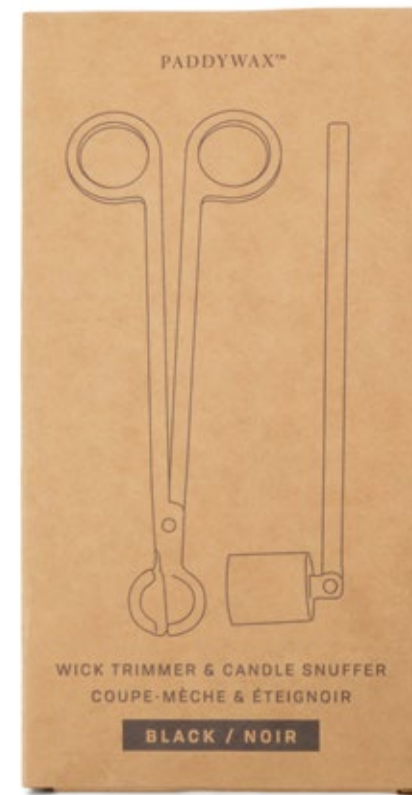

ACCESSORIES

Insider tips: Trim your wicks to 1/4" before each lighting for an even and clean burn. Once the wax has pooled to the edges of the vessel, extinguish your wick with our candle snuffer.

NEW!

WIC04EU - GIFT SET

8 40214 81250 7