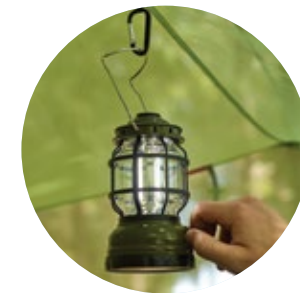

GENTLEMEN'S  
HARDWARE  
TRADEMARK

Gentlemen's Hardware crafts superior, durable and functional goods for life's adventure. Designed for stylish city-dwellers and avid adventure seekers, the popular collection includes multi-tools, grooming accessories, outdoor goods, tech essentials, candles, games, home bar & chef, and now gardening tools.