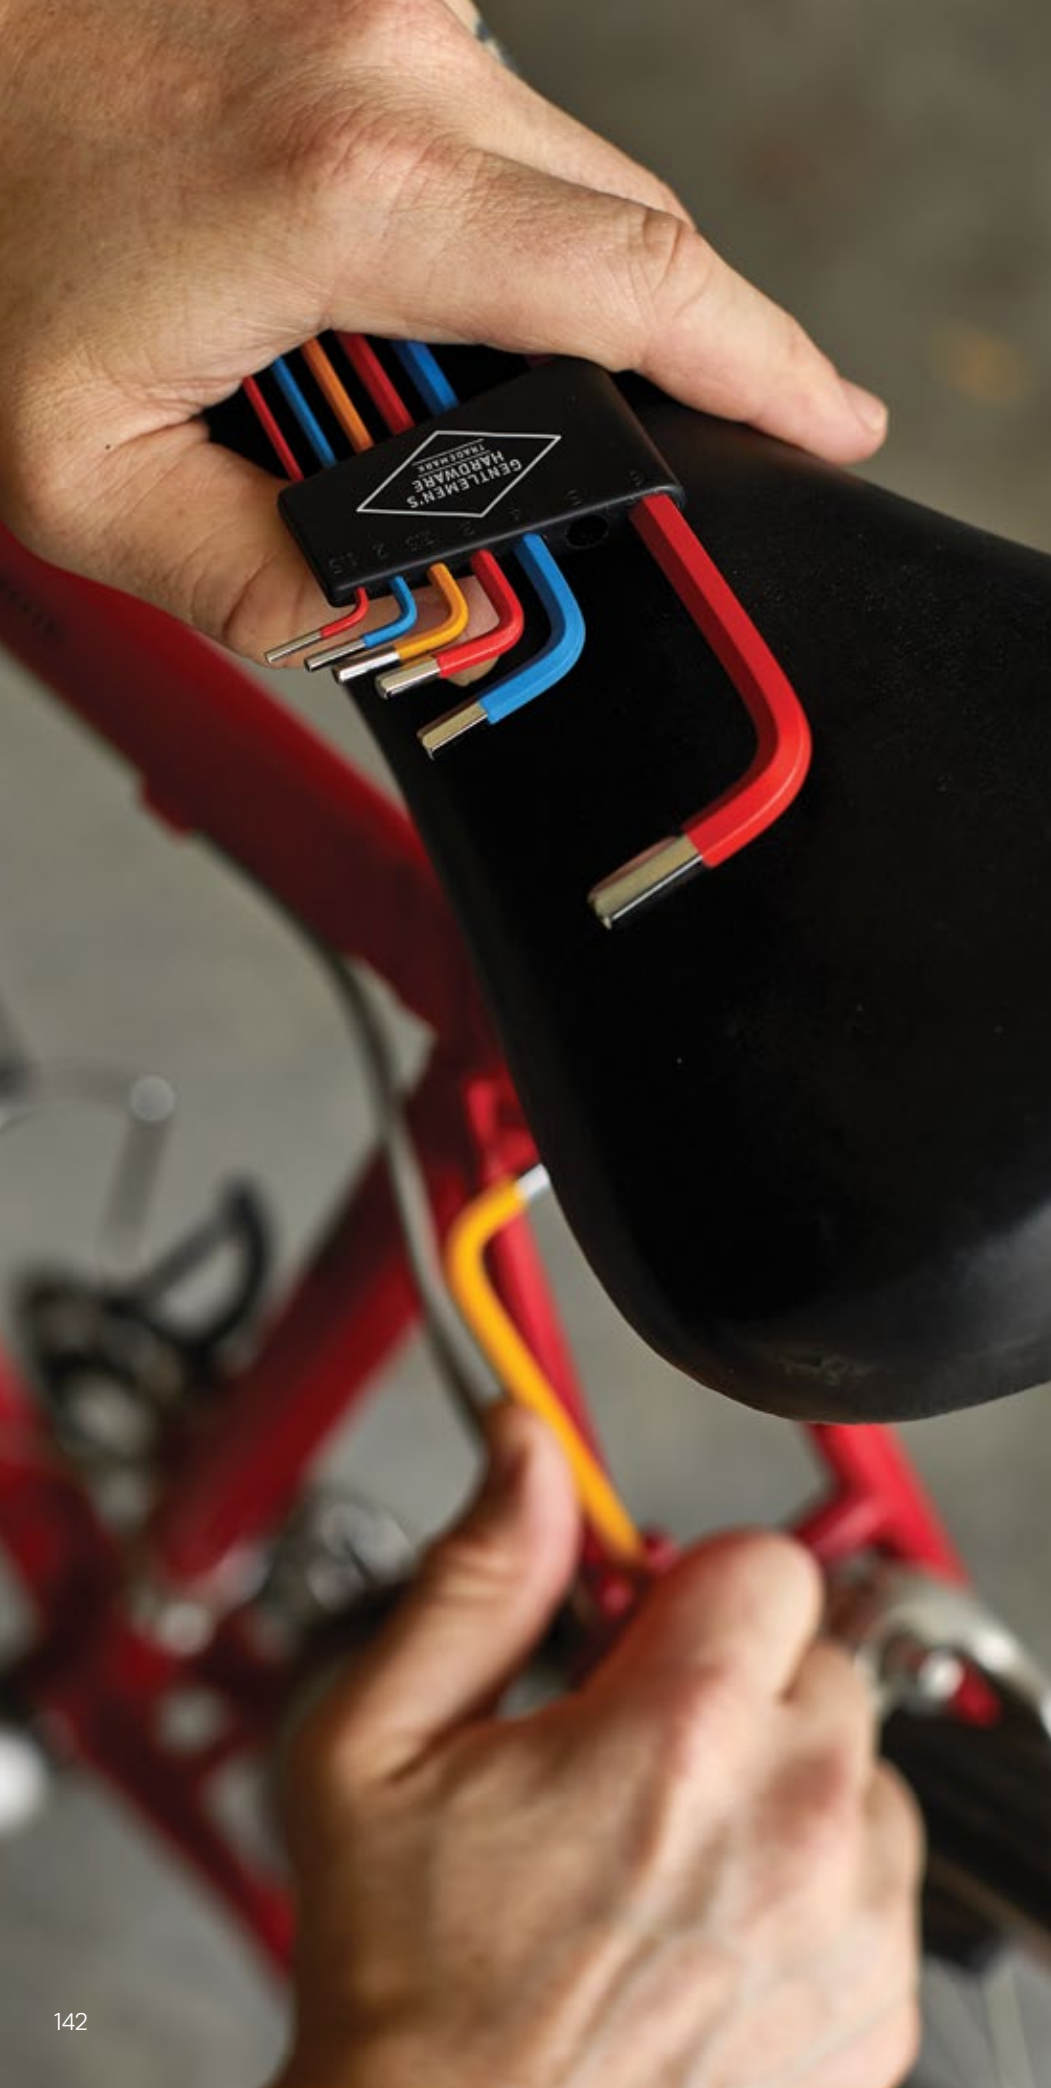

**Product size:** 35mm w x 125mm h x 13mm d

**Packaging size:** 125mm h x 175mm h x 15mm d

PK QTY 6 | CTN QTY 36

©2023 'Gentlemen's Hardware' and 'The Adventure Begins' are registered trademarks of Gentlemen's Hardware Global, LLC.