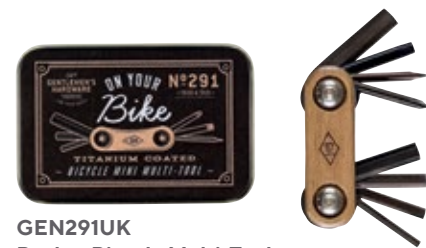

GEN291UK
Pocket Bicycle Multi-Tool
Bicycle mini Multi-Tool stored in a wooden handle grip and packaged in a vintage style tin.
Product size: 30mm w x 50mm h x 23mm d
Tin size: 95mm w x 60mm h x 25mm d
PK QTY 6 | CTN QTY 24