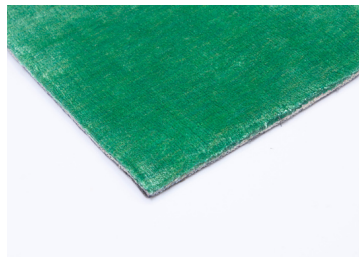

Introducing the Essentia Collection, the essential rug collection for any space from Ruggism Design Lab.

Made using the traditional hand-loom technique, these rugs are crafted with the utmost care and precision. The result is a collection of timeless rug designs that are easily customisable and versatile.

The Essentia Collection is customisable, giving you the flexibility to customise colours, sizes and shapes to suit your needs. Whether you're looking for a neutral palette or a bold pop of colour, this collection offers the versatility you need to bring your vision to life.

Regal Rug

Dark Grey

Teal Green

Brown

Color: Dark Grey ; Brown ; Teal Green

Composition: 100% Bamboo Silk

Fabrication: Hand-woven

Lead Time: 6-8 weeks