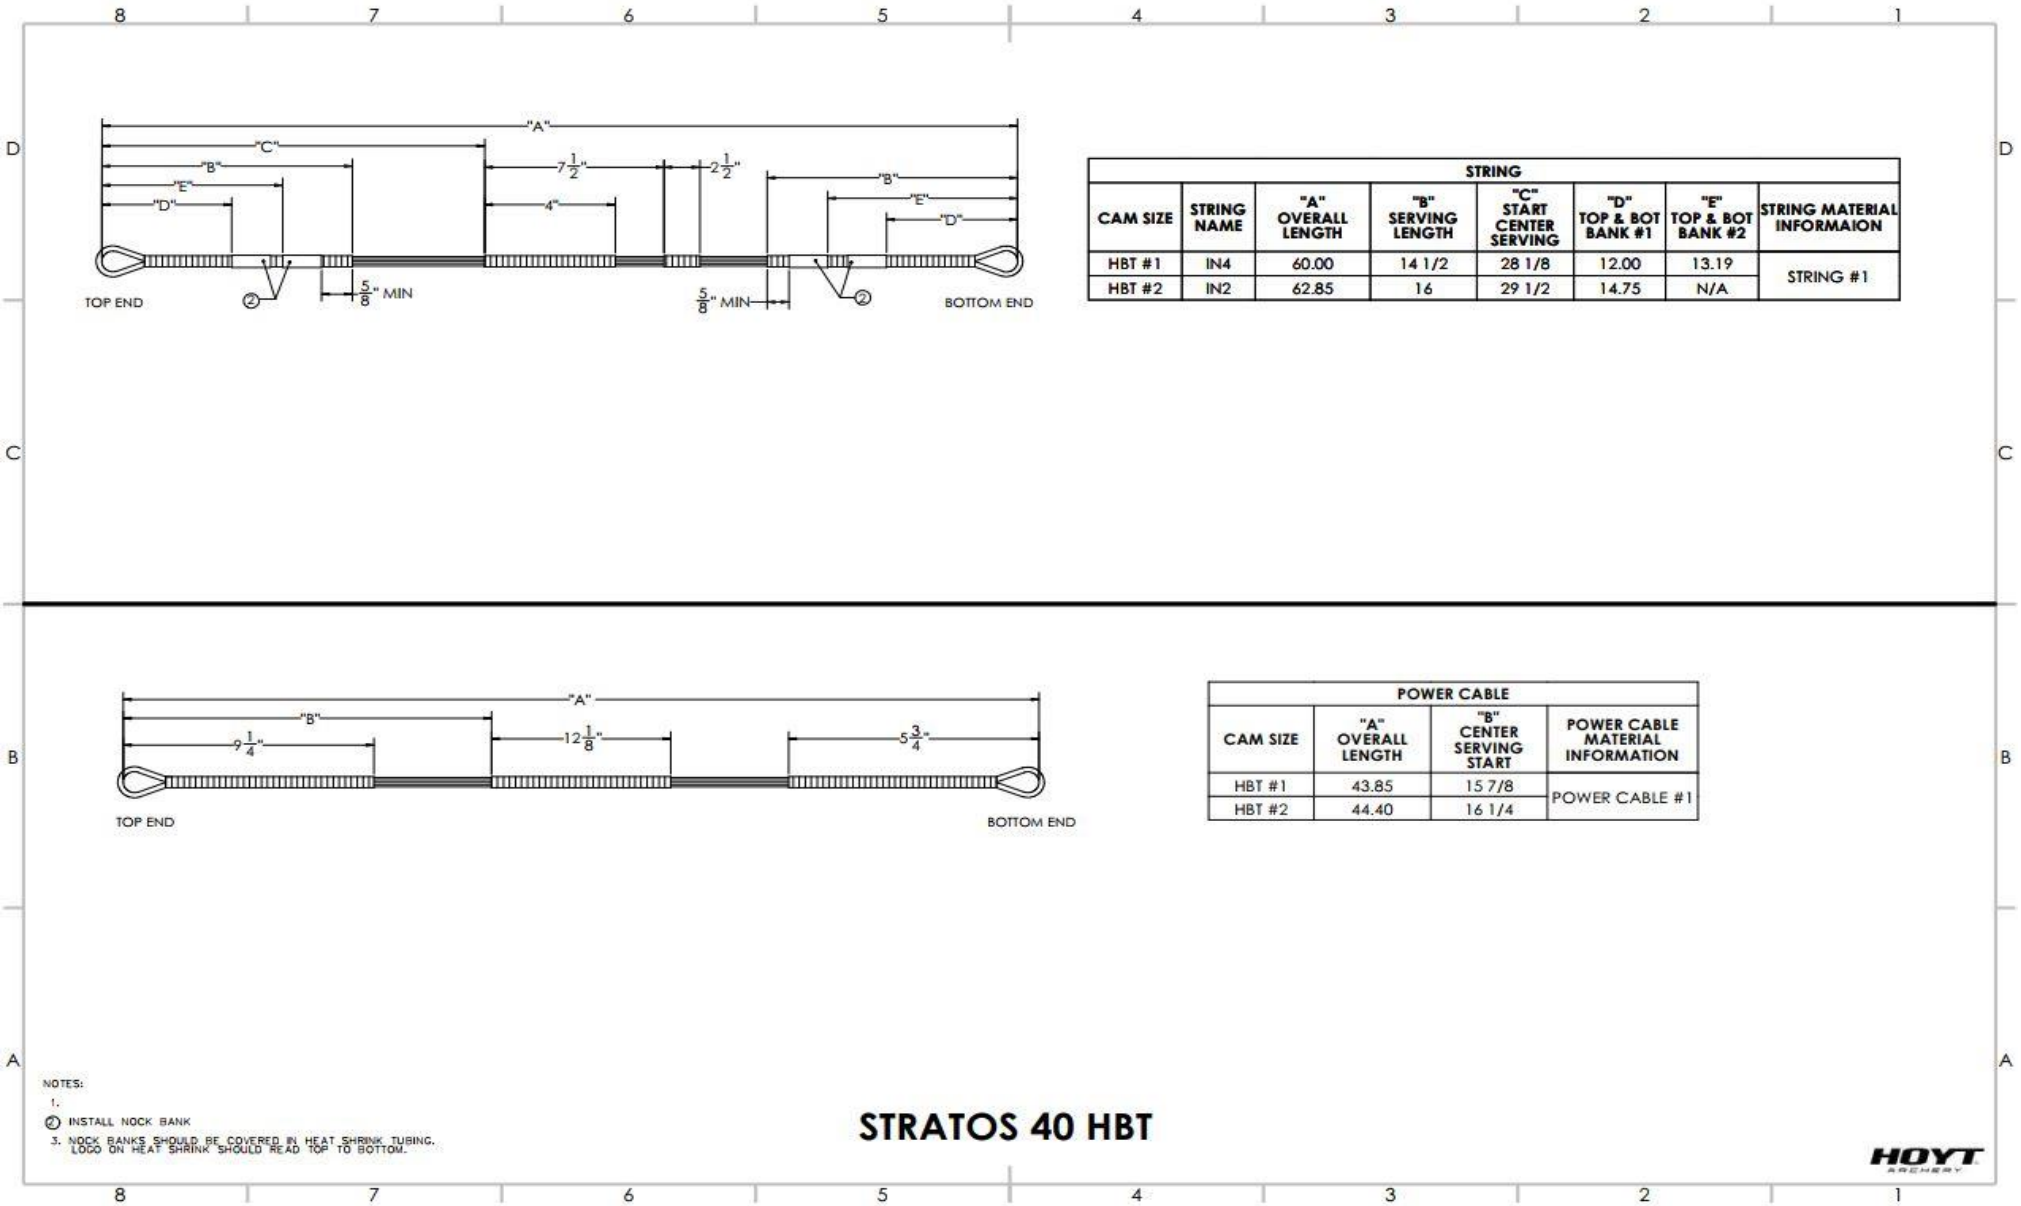

1. NOTES:
1.
  2. INSTALL NOCK BANK
  3. NOCK BANKS SHOULD BE COVERED BY HEAT SHRINK TUBING. LOGO ON HEAT SHRINK SHOULD READ TOP TO BOTTOM.

STRATOS 40 HBT

After Market String Warning

Warning: Never use aftermarket strings or cables on your bow. Aftermarket strings and cables may not be suitable for replacement on your Hoyt bow. Hoyt cannot guarantee that the materials or the manufacturing methods used by aftermarket string and cable manufacturers will be suitable for use on your Hoyt bow. Failure to heed this warning could result in serious injury or death to yourself or bystanders. Only Genuine Hoyt or Fuse branded strings and cables should be used on your Hoyt bow.