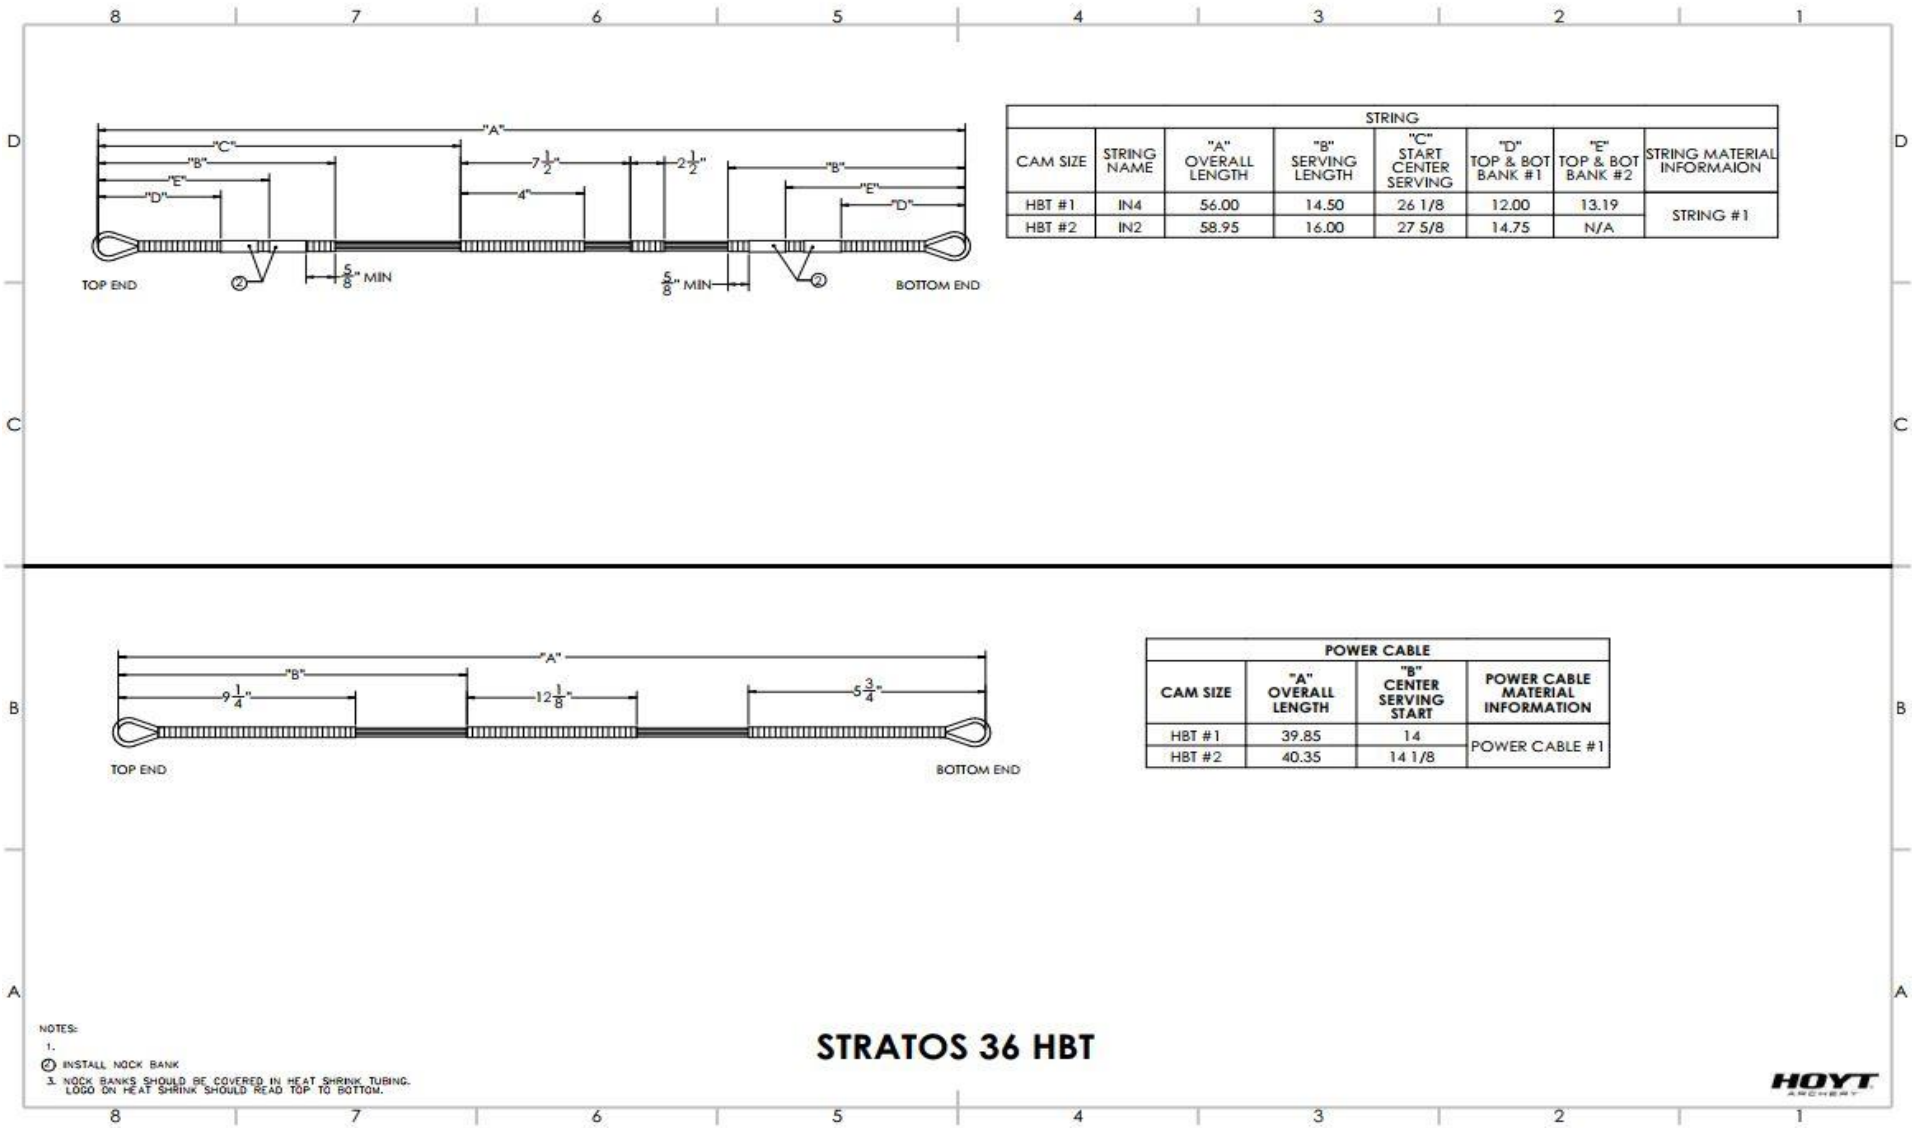

CAM	LETOFF	BRACE HEIGHT	AXLE TO AXLE	DRAW LENGTH	MODULE POSITION	MODULE SIZE	CAM SIZE	STRING	POWER CABLE
HBT 1	65 / 70 / 75%	7 1/8	36 9/16	28	A	1.2	1	56.00	39.85
	65 / 70 / 75%	7 1/8	36 9/16	27 3/4	a	1.2	1	56.00	39.85
	65 / 70 / 75%	7 1/8	36 9/16	27 1/2	B	1.2	1	56.00	39.85
	65 / 70 / 75%	7 1/8	36 9/16	27 1/4	b	1.2	1	56.00	39.85
	65 / 70 / 75%	7 1/8	36 9/16	27	C	1.2	1	56.00	39.85
	65 / 70 / 75%	7 1/8	36 9/16	26 3/4	c	1.2	1	56.00	39.85
	65 / 70 / 75%	7 1/8	36 9/16	26 1/2	*D	1.1	1	56.00	39.85
	65 / 70 / 75%	7 1/8	36 9/16	26 1/4	d	1.1	1	56.00	39.85
	65 / 70 / 75%	7 1/8	36 9/16	26	E	1.1	1	56.00	39.85
	65 / 70 / 75%	7 1/8	36 9/16	25 3/4	e	1.1	1	56.00	39.85
	65 / 70 / 75%	7 1/8	36 9/16	25 1/2	F	1.1	1	56.00	39.85
	65 / 70 / 75%	7 1/8	36 9/16	25 1/4	f	1.1	1	56.00	39.85
	65 / 70 / 75%	7 1/8	36 9/16	25	G	1.1	1	56.00	39.85
	65 / 70 / 75%	7 1/8	36 9/16	24 3/4	g	1.1	1	56.00	39.85
	65 / 70 / 75%	7 1/8	36 9/16	24 1/2	H	1.1	1	56.00	39.85
	65 / 70 / 75%	7 1/8	36 9/16	24 1/4	h	1.1	1	56.00	39.85

\*=Shipped Module Position

Model Year: 2023

Model: Stratos 36

Limb: 12" Hybrid EXT Lollipop

Pocket: B1

Pocket Dowel: B1

Rocker: 18 & 19

Limb Bolt Length: 1.75" SHCS

Roller Guard: #26

Limb Shox: N/A

Stealth Shot Bar: 4.50" HBT 1

Stealth Shot Bar: 5.00" HBT 2

String Model: IN4 HBT 1 & IN2 HBT 2

Date: 8/17/22

- NOTES:
- 1.
  2. INSTALL NOCK BANK
  3. NOCK BANKS SHOULD BE COVERED IN HEAT SHRINK TUBING. LOGO ON HEAT SHRINK SHOULD READ TOP TO BOTTOM.