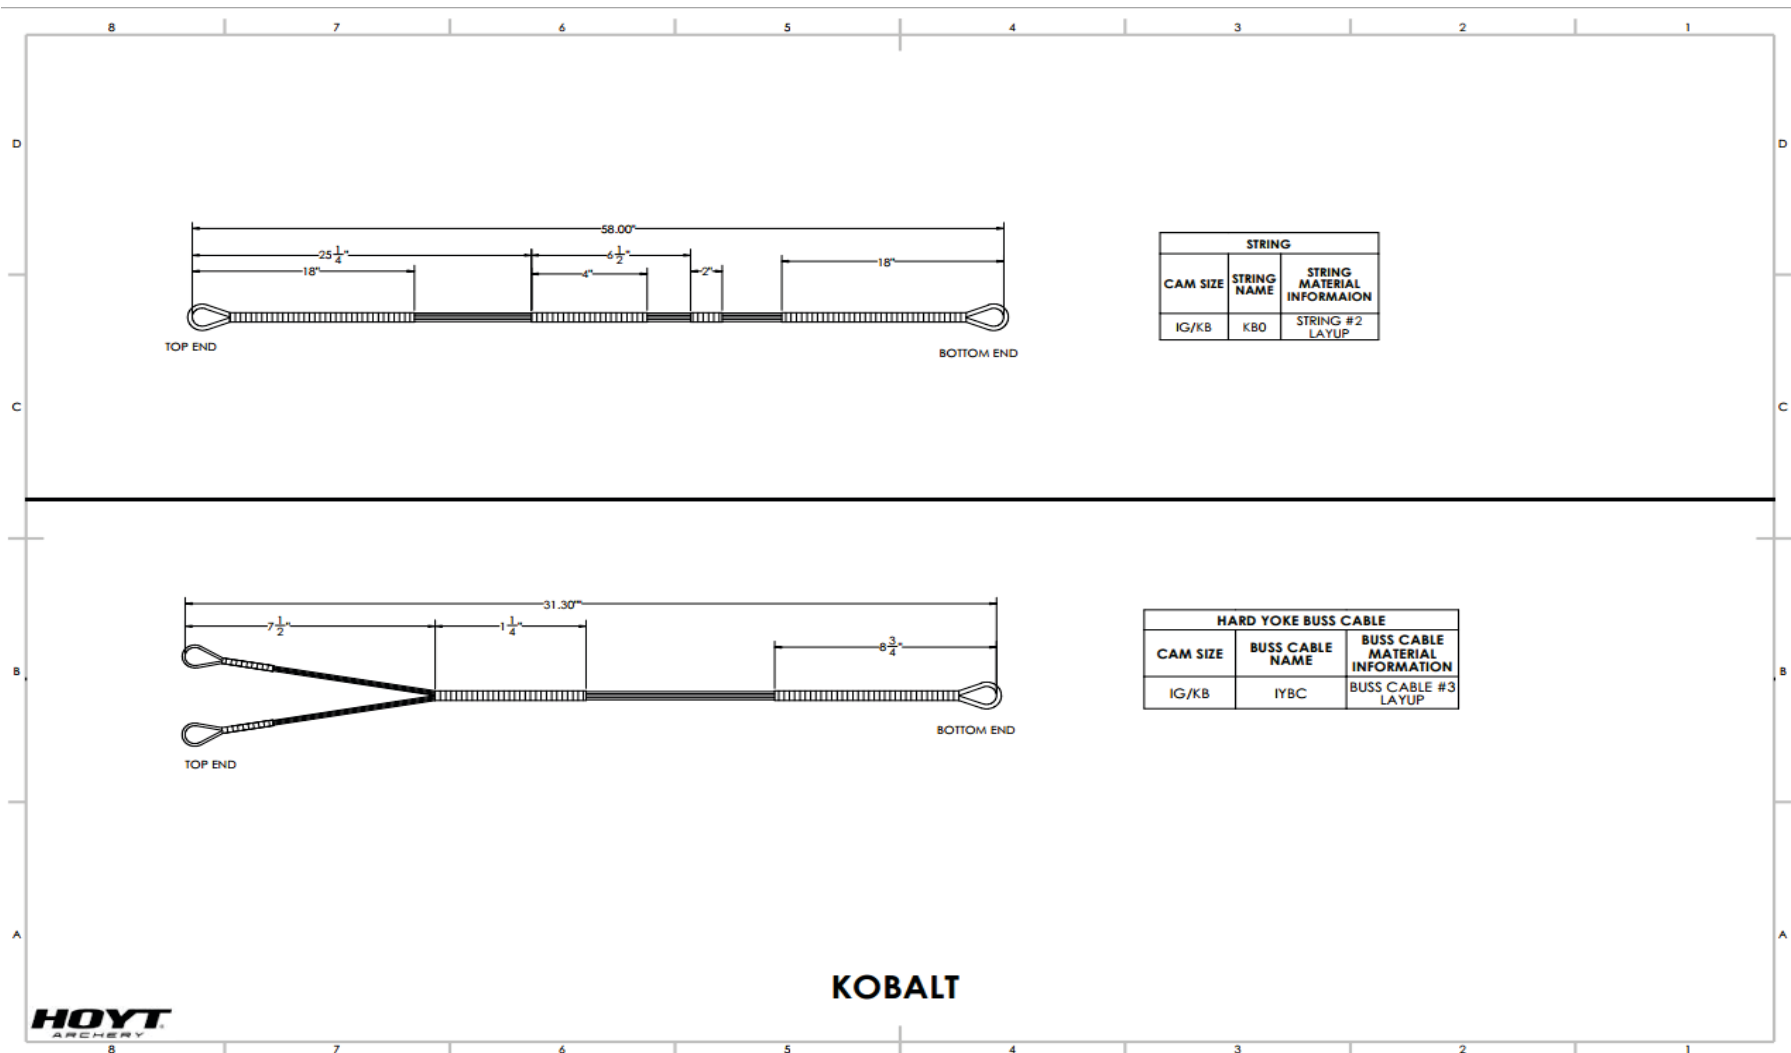

After Market String Warning

Warning: Never use aftermarket strings or cables on your bow. Aftermarket strings and cables may not be suitable for replacement on your Hoyt bow. Hoyt cannot guarantee that the materials or the manufacturing methods used by aftermarket string and cable manufacturers will be suitable for use on your Hoyt bow. Failure to heed this warning could result in serious injury or death to yourself or bystanders. Only Genuine Hoyt or Fuse branded strings and cables should be used on your Hoyt bow.

Warning: Never move, remove, or add additional string weights to your Hoyt bow's string or cables. String weights are specifically engineered for weight and location to ensure correct operation of your bow. Alterations to string and cable speed weights could cause your bow to break or malfunction and cause serious injury or death.