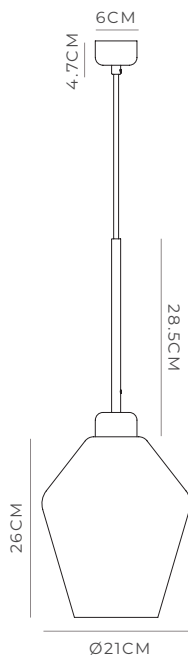

PARLOUR LITE GEO

PRODUCT SPECIFICATIONS

Textured Black / White
LR.i02.26.BL + LR.A01.005.WH

Textured Black / Clear
LR.i02.26.BL + LR.A01.005.CL

Textured White / White
LR.i02.26.WH + LR.A01.005.WH

Textured White / Clear
LR.i02.26.WH + LR.A01.005.CL

DESCRIPTION

The compact suspension is sleek and contemporary while the shade features a geometric shape that has been streamlined by its smooth curves to counteract its angularity.

PRODUCT DETAILS

Application
Indoor Pendant Light

Dimensions
Shade: H26 x W21cm
Fixture: H28.5 x Ø6cm

Materials
Shade: Glass
Fixture: Aluminium

Finishes
Shade: White or Clear
Fixture: Textured Black
or Textured White

Light Source
E27 Max 9W LED

Cord
Max 200cm