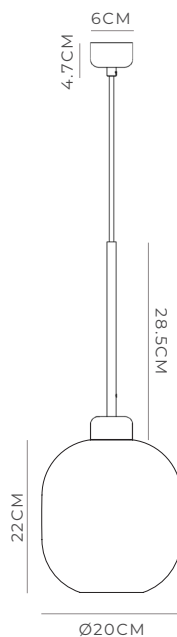

PARLOUR LITE CURVE

PRODUCT SPECIFICATIONS

Textured White / White
LR.i02.26.WH + LR.A01.006.WH

Textured White / Clear
LR.i02.26.WH + LR.A01.006.CL

Textured White / Smoke
LR.i02.26.WH + LR.A01.006.SM

Textured Black / White
LR.i02.26.BL + LR.A01.006.WH

Textured Black / Clear
LR.i02.26.BL + LR.A01.006.CL

Textured Black / Smoke
LR.i02.26.BL + LR.A01.006.SM

DESCRIPTION

The compact suspension is sleek and contemporary while the shade could be seen as ample due to its shape but in contrast, is subtle in personality.

PRODUCT DETAILS

Application
Indoor Pendant Light

Dimensions
Shade: H22 x W20cm
Fixture: H28.5 x Ø6cm

Materials
Shade: Glass
Fixture: Aluminium

Finishes
Shade: White, Clear or Smoke
Fixture: Textured Black or Textured White

Light Source
E27 Max 9W LED

Cord
Max 200cm

NOTES

The ParLOUR Lite Curve is a hybrid of the Lite suspension with the Curve glass shade.