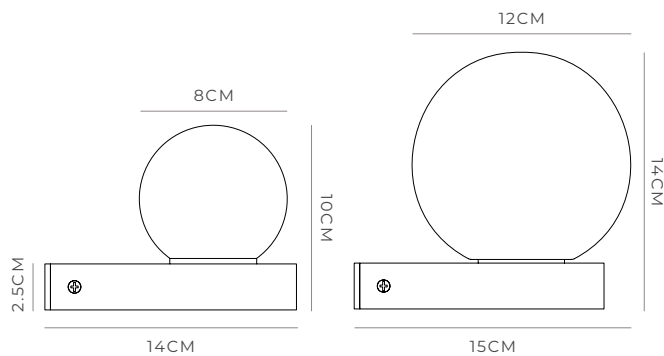

# PRODUCT SPECIFICATIONS

Small / Old Bronze  
LR.E01.54.DB + LR.A03.S.WH

Medium / Old Bronze  
LR.E01.54.DB + LR.A03.M.WH

## DESCRIPTION

Orb Ledge Wall Light is a striking addition to the iconic Orb collection. A versatile light that allows for an up or down configuration where the perfect white glass sphere is either perched above or hung below a simple ledge. A solid contemporary fixture with an Old Bronze finish that displays all the attributes of classic and enduring design.

## PRODUCT DETAILS

**Application**  
Indoor Wall or Outdoor Wall Light

**Dimensions**  
Small: H10 x W9 x L14cm  
Medium: H14 x W12 x L15cm

**Materials**  
Shade: Mouth-Blown Glass  
Fixture: Brass

**Finishes**  
Shade: White  
Fixture: Old Bronze

## NOTES

Available in a small and medium size and with a IP44 rating, making it ideal for outdoor and bathroom use.