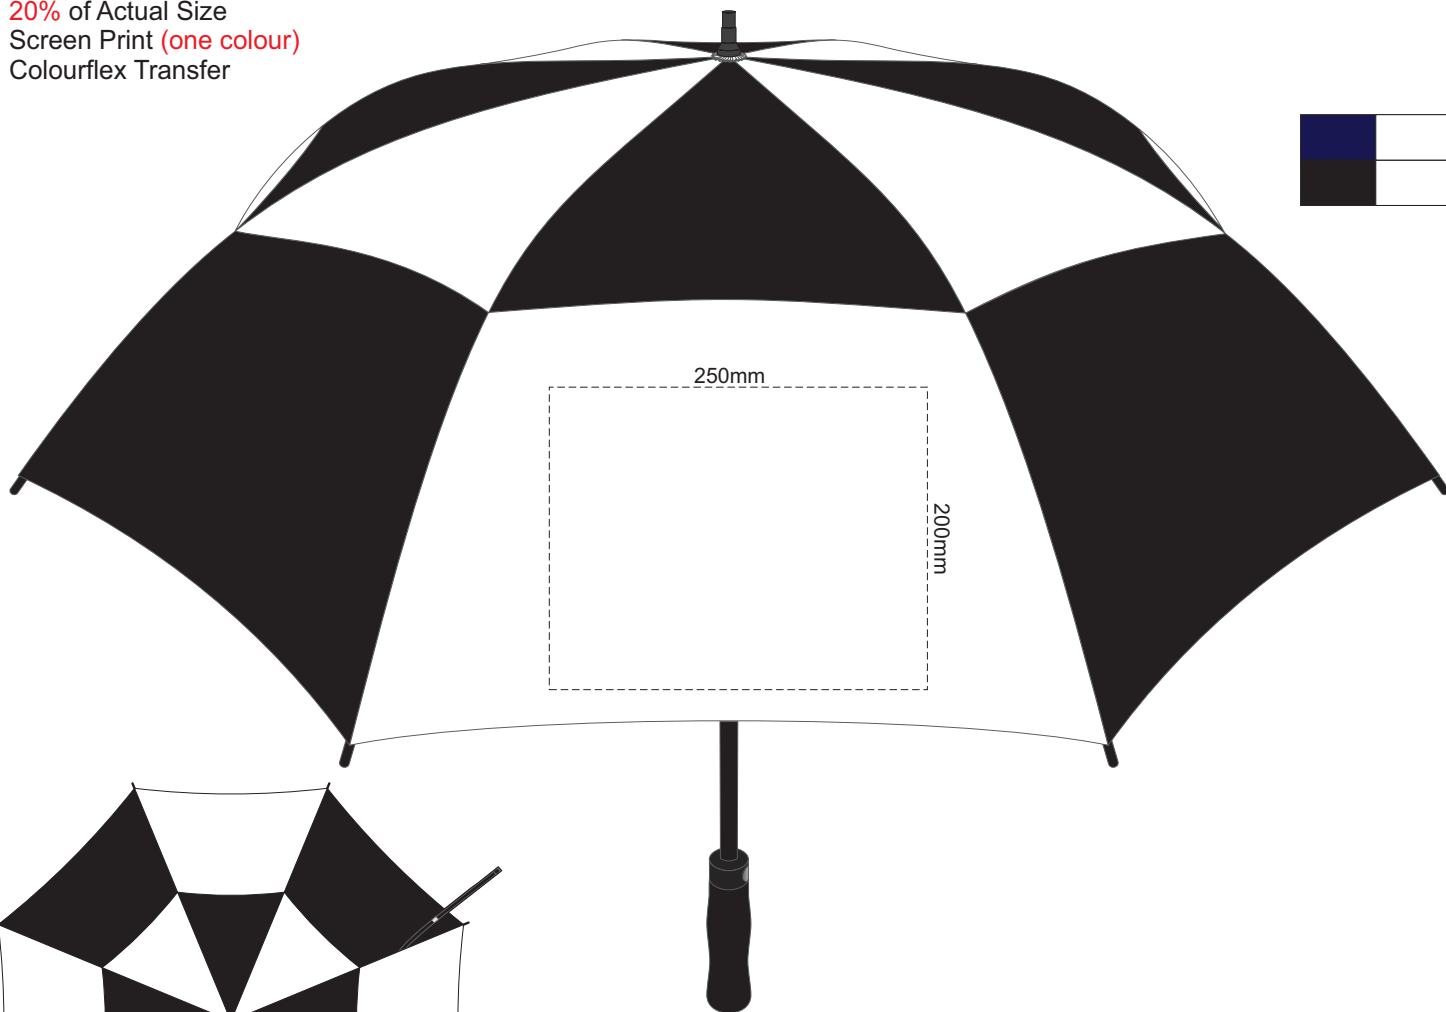

20% of Actual Size
Screen Print (one colour)
Colourflex Transfer

Top view at 5%
to indicate which
panel/s to be decorated.

20% of Actual Size
Screen Print (one colour)
Colourflex Transfer

Top view at 5%
to indicate which
panel/s to be decorated.