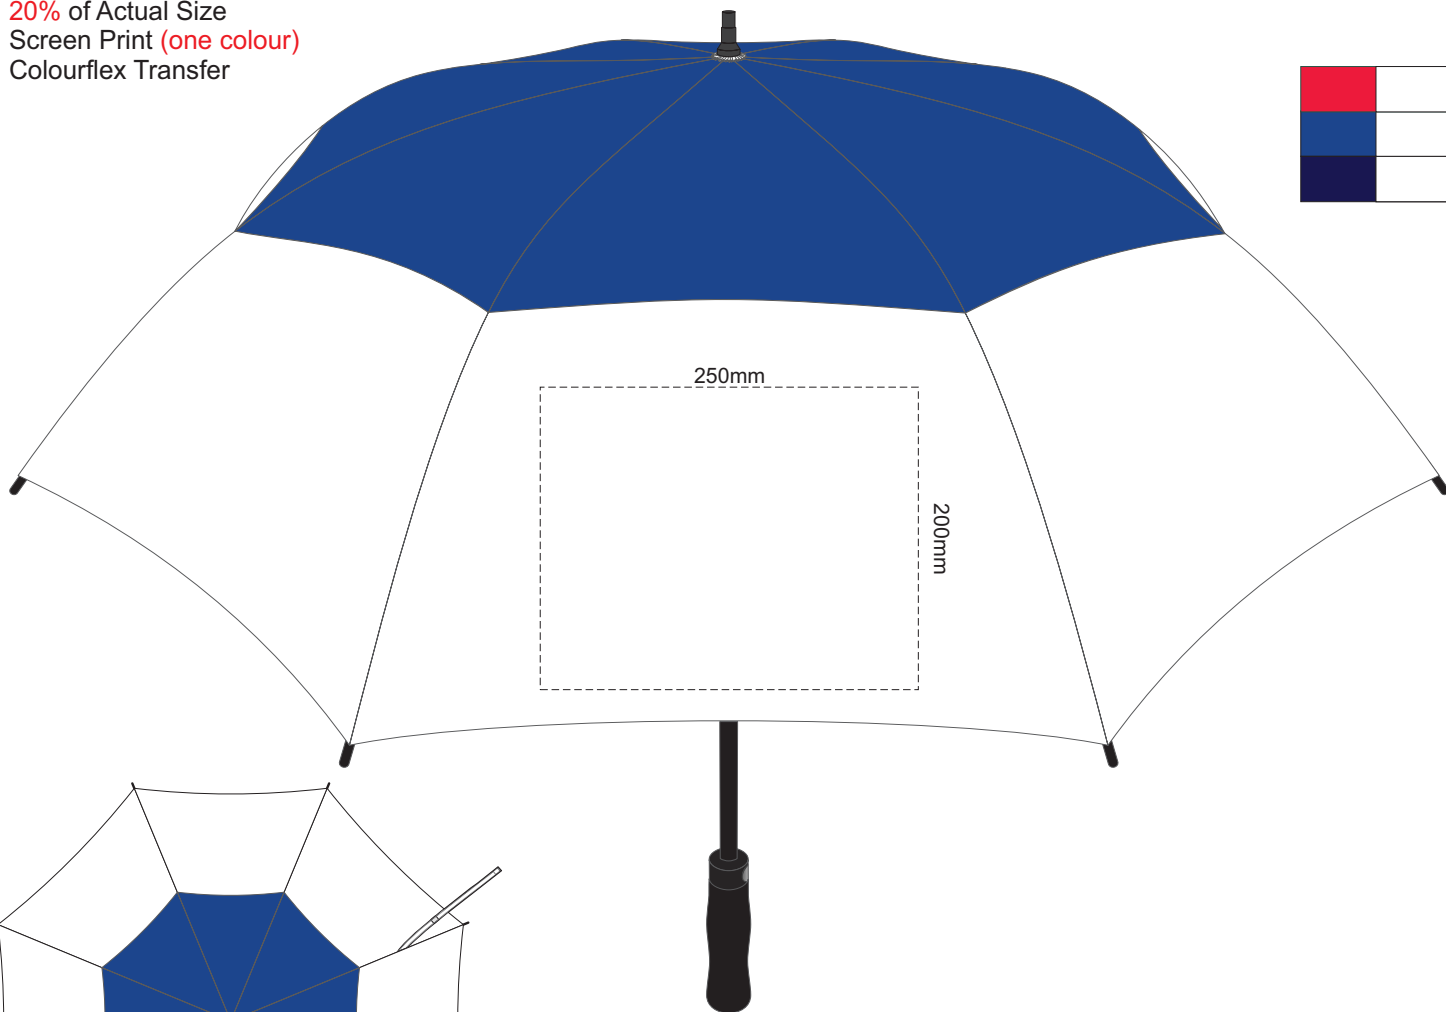

20% of Actual Size
Screen Print (one colour)
Colourflex Transfer

Top view at 5%
to indicate which
panel/s to be decorated.

20% of Actual Size
Screen Print (one colour)
Colourflex Transfer

Top view at 5%
to indicate which
panel/s to be decorated.