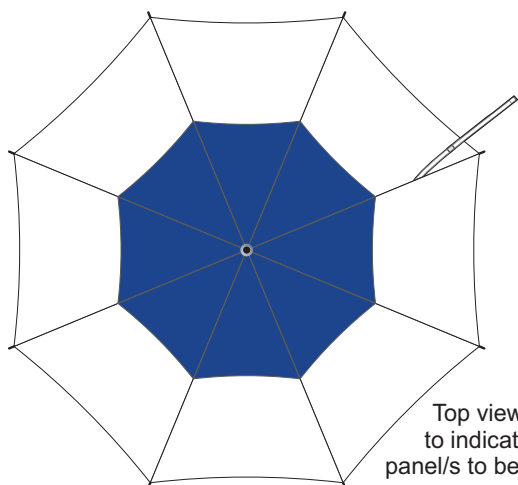

20% of Actual Size
Screen Print (one colour)
Colourflex Transfer

Top view at 5%
to indicate which
panel/s to be decorated.

20% of Actual Size
Screen Print (one colour)
Colourflex Transfer

Top view at 5%
to indicate which
panel/s to be decorated.