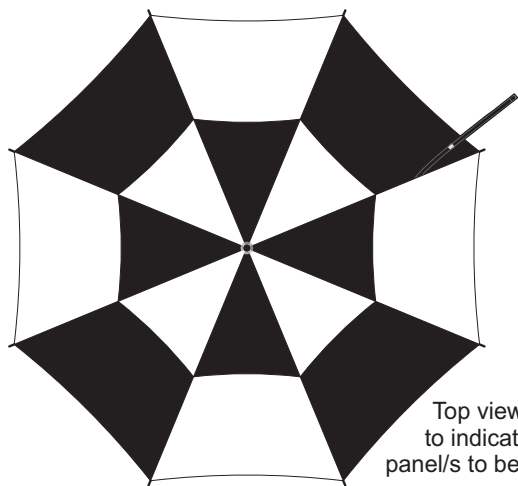

20% of Actual Size
Screen Print (one colour)
Colourflex Transfer

Top view at 5%
to indicate which
panel/s to be decorated.

20% of Actual Size
Screen Print (one colour)
Colourflex Transfer

Top view at 5%
to indicate which
panel/s to be decorated.