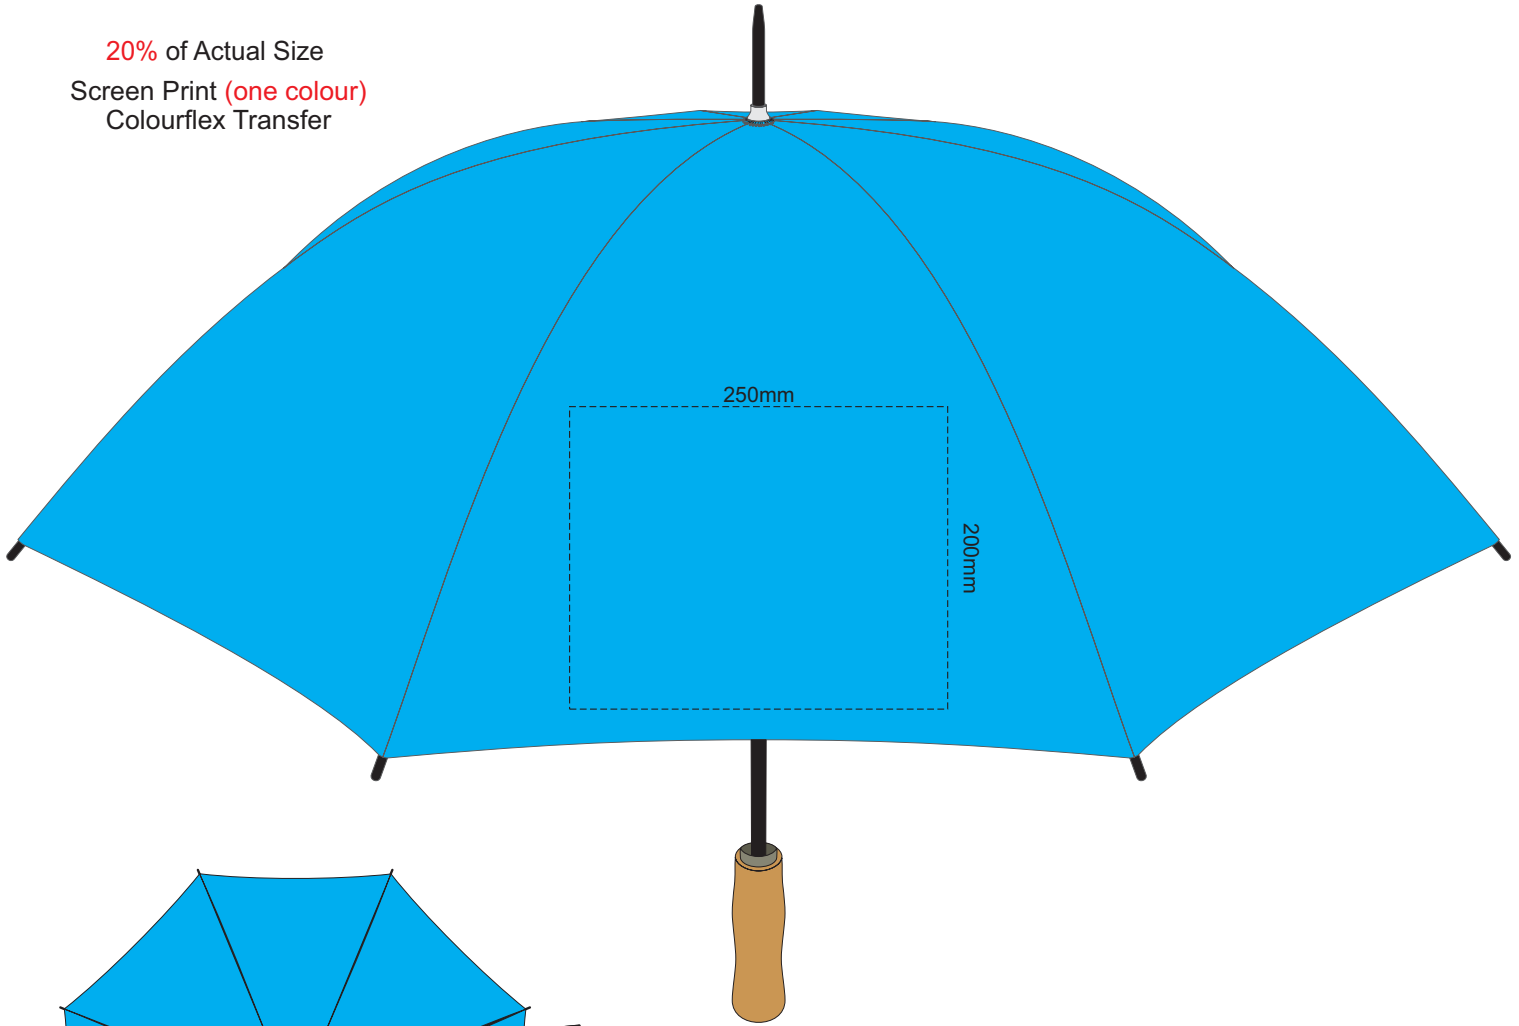

20% of Actual Size
Screen Print (one colour)
Colourflex Transfer

Top view at 5%
to indicate which
panel/s to be decorated.