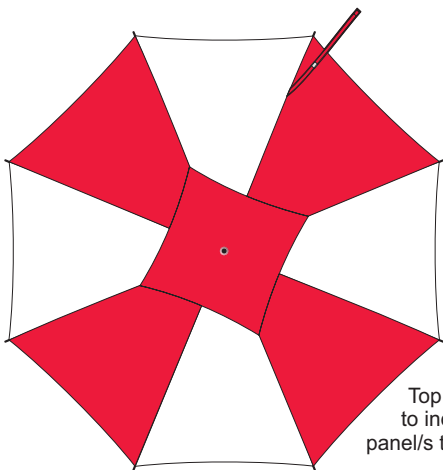

20% of Actual Size
Screen Print (one colour)
Colourflex Transfer

Top view at 5%
to indicate which
panel/s to be decorated.