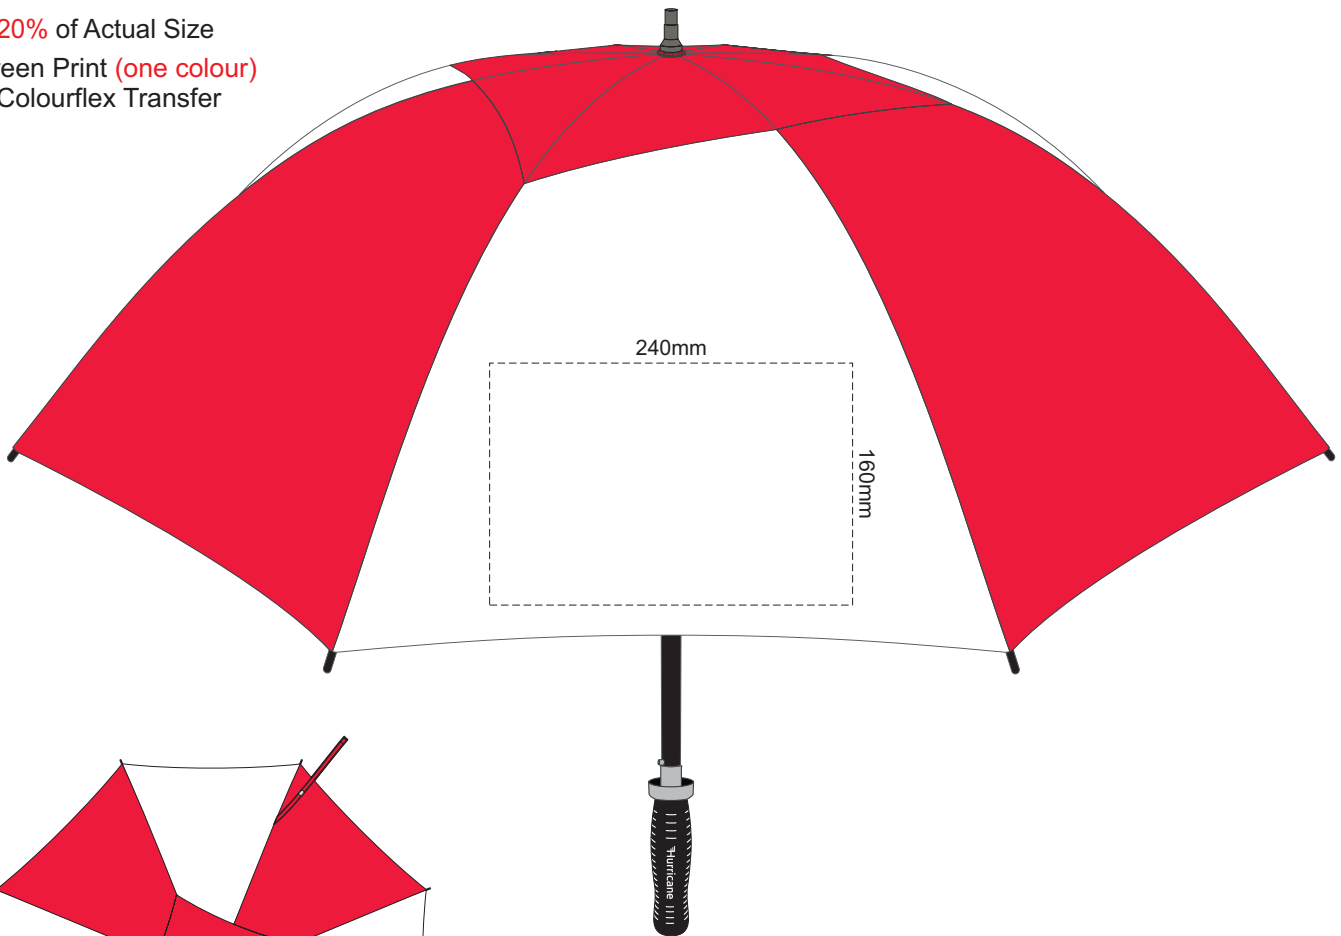

20% of Actual Size
Screen Print (one colour)
Colourflex Transfer

Top view at 5%
to indicate which
panel/s to be decorated.