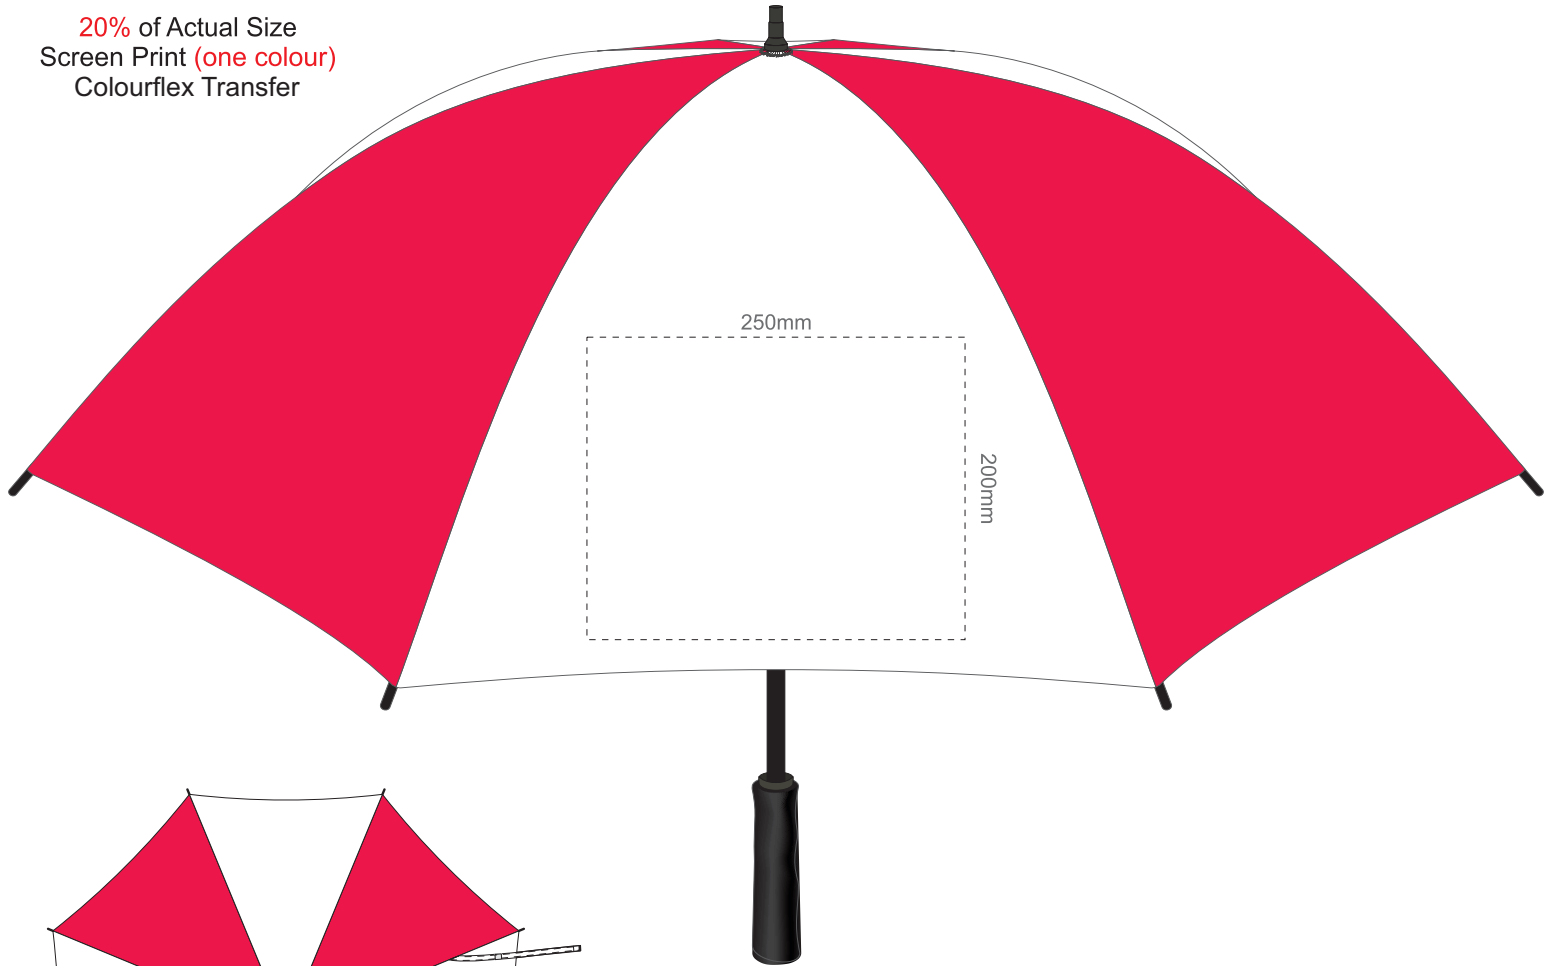

20% of Actual Size  
Screen Print (one colour)  
Colourflex Transfer

Top view at 5%  
to indicate which  
panel/s to be decorated.