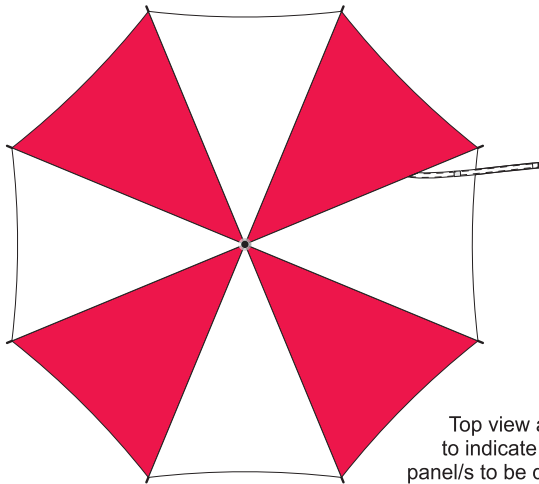

20% of Actual Size  
Screen Print (one colour)  
Colourflex Transfer

Top view at 5%  
to indicate which  
panel/s to be decorated.