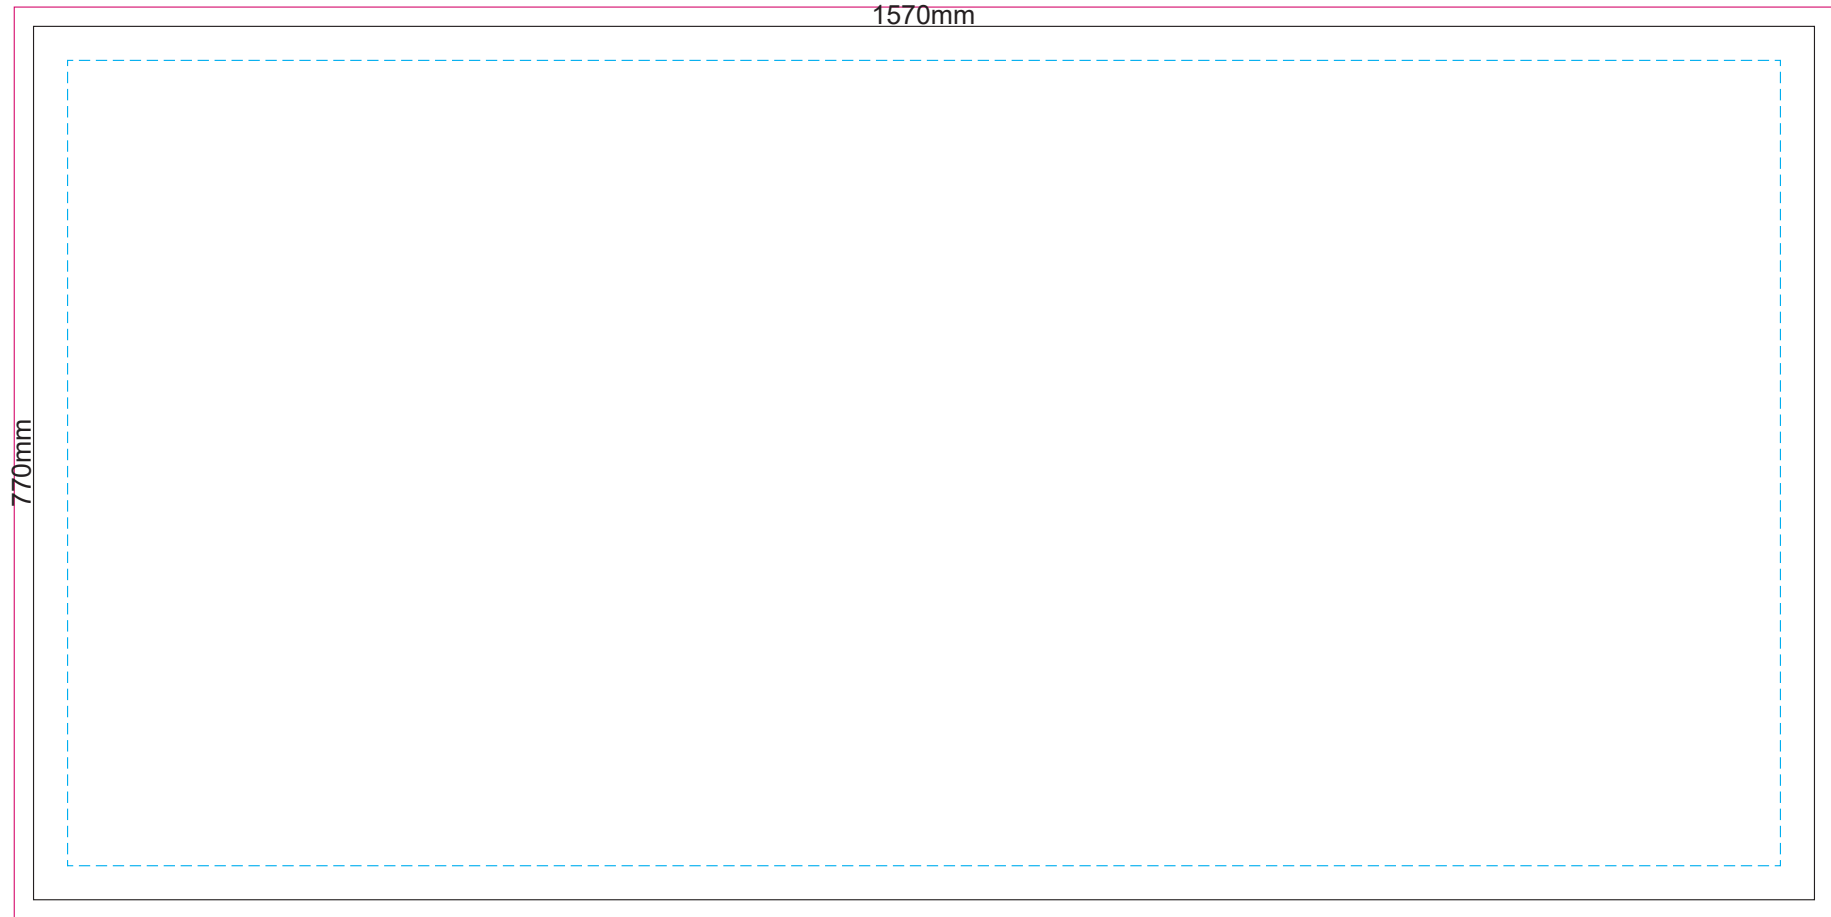

15% of Actual Size
Sublimation Template

15% of Actual Size
Sublimation Template

Blue Line = The SIGNIFICANT PRINT AREA
(Keep all critical images & text within this box)

Black Line = Maximum print area

Pink Line = Bleed off to here