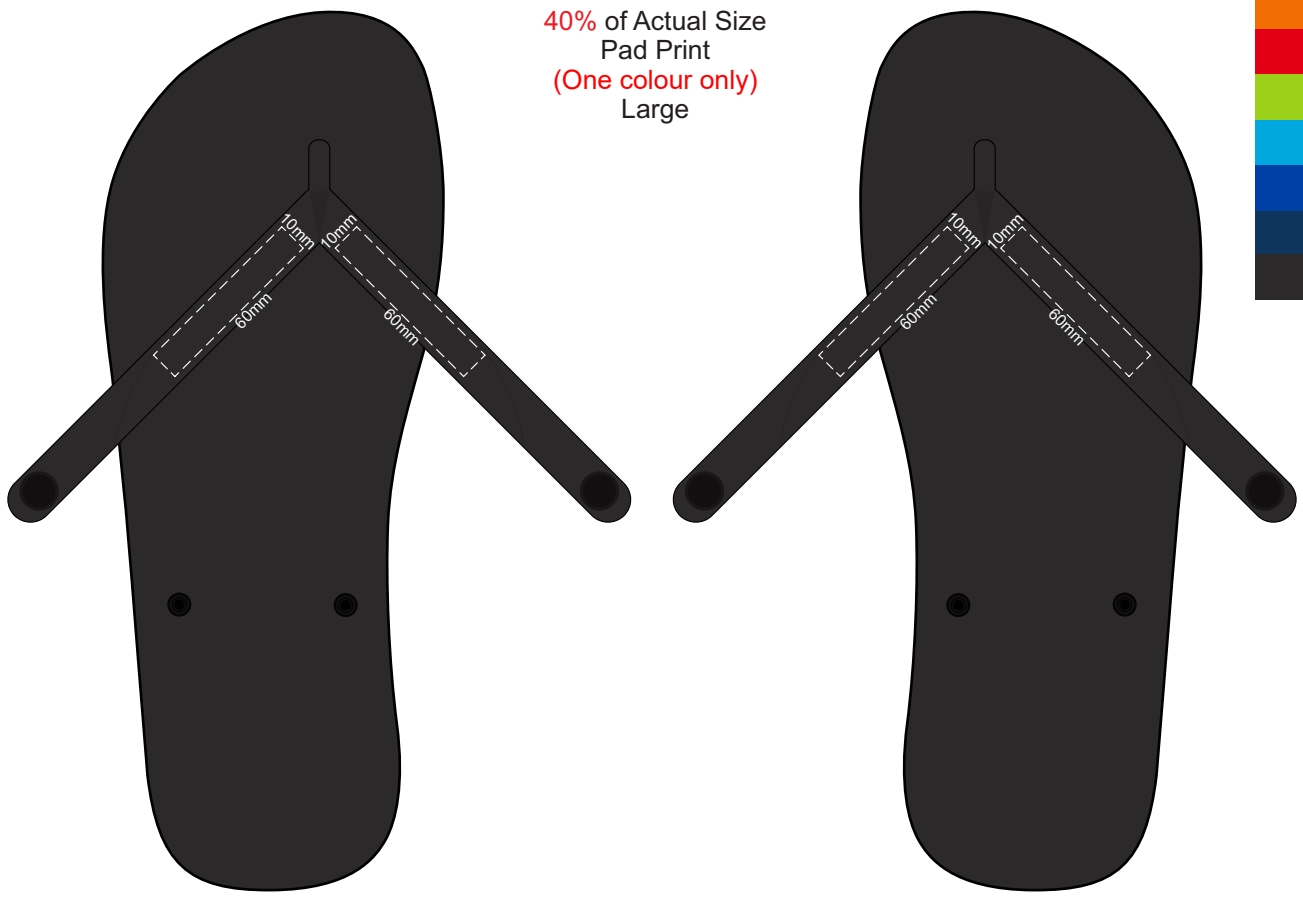

40% of Actual Size  
Pad Print  
(One colour only)  
Small

40% of Actual Size  
Pad Print  
(One colour only)  
Medium

40% of Actual Size  
Pad Print  
(One colour only)  
Large

40% of Actual Size  
Pad Print  
(One colour only)  
Extra Large