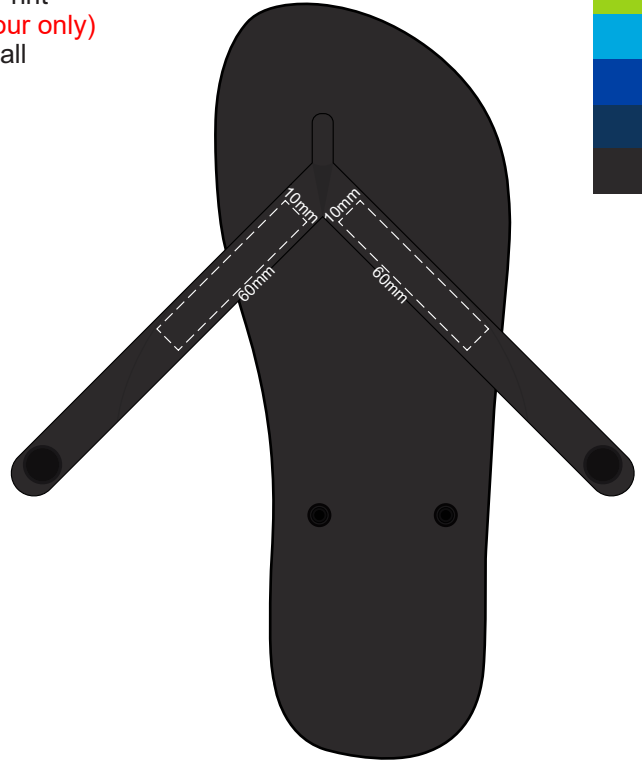

40% of Actual Size  
Pad Print  
(One colour only)  
Small

40% of Actual Size  
Pad Print  
(One colour only)  
Medium

40% of Actual Size  
Pad Print  
(One colour only)  
Large

40% of Actual Size  
Pad Print  
(One colour only)  
Extra Large