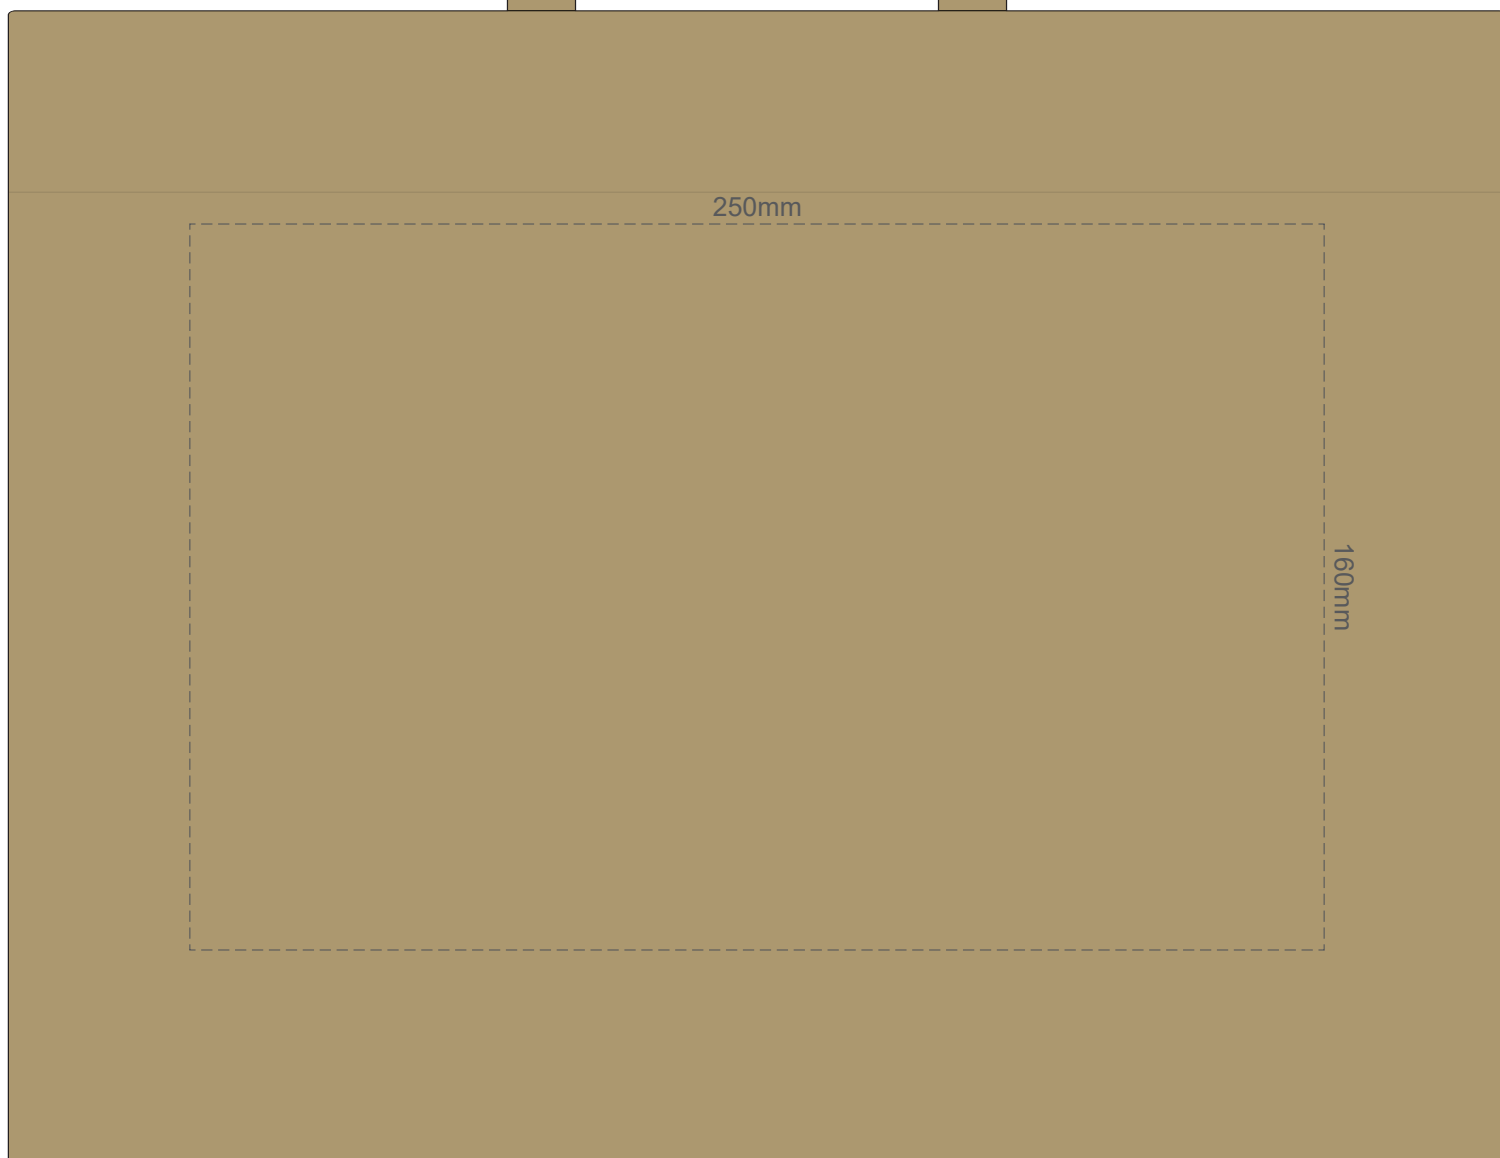

60% of Actual Size
Screen Print (One Colour Only)
Digital Packaging Print

FRONT ONLY

Digital Packaging Print is only available on white and natural products.
As this is an uncoated substrate and artwork is printed directly onto the product via CMYK print with **no white** ink base, ink is absorbed into the product, giving the artwork a faded, vintage finish.