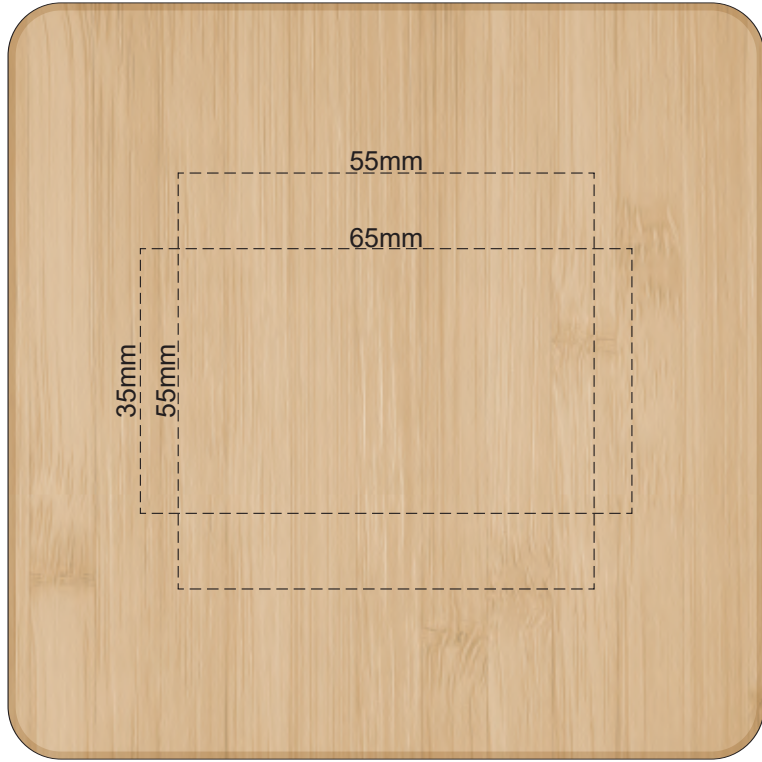

100% of Actual Size
Pad Print

FRONT

BACK

100% of Actual Size
Laser Engraving

FRONT

BACK

This product is a natural material, please allow for variances in grain pattern and branding.

 Laser engraves to a natural etch