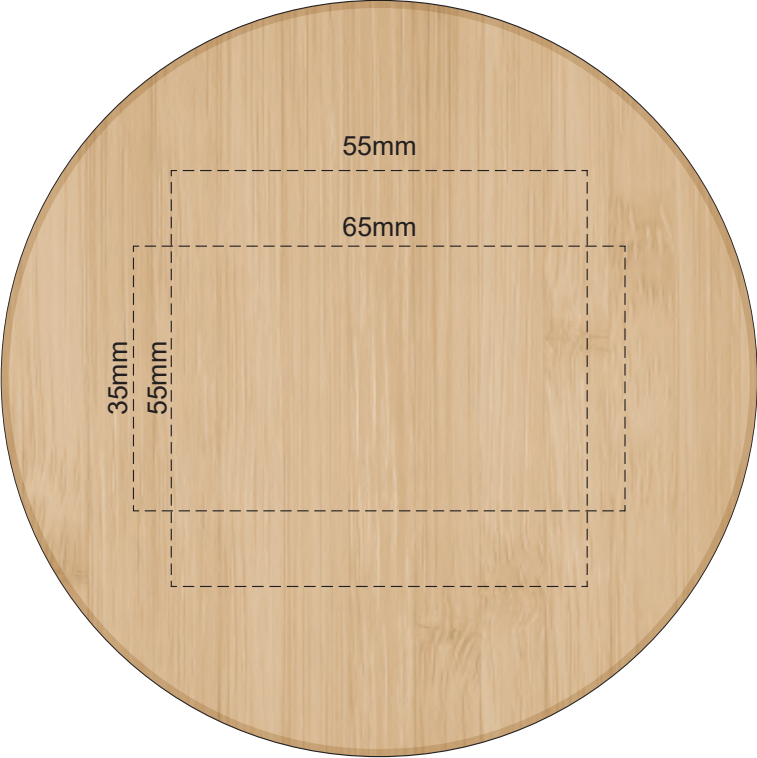

100% of Actual Size
Pad Print
Laser Engraving

FRONT

BACK

This product is a natural material, please allow for variances in grain pattern and branding.

 Laser engraves to a natural etch