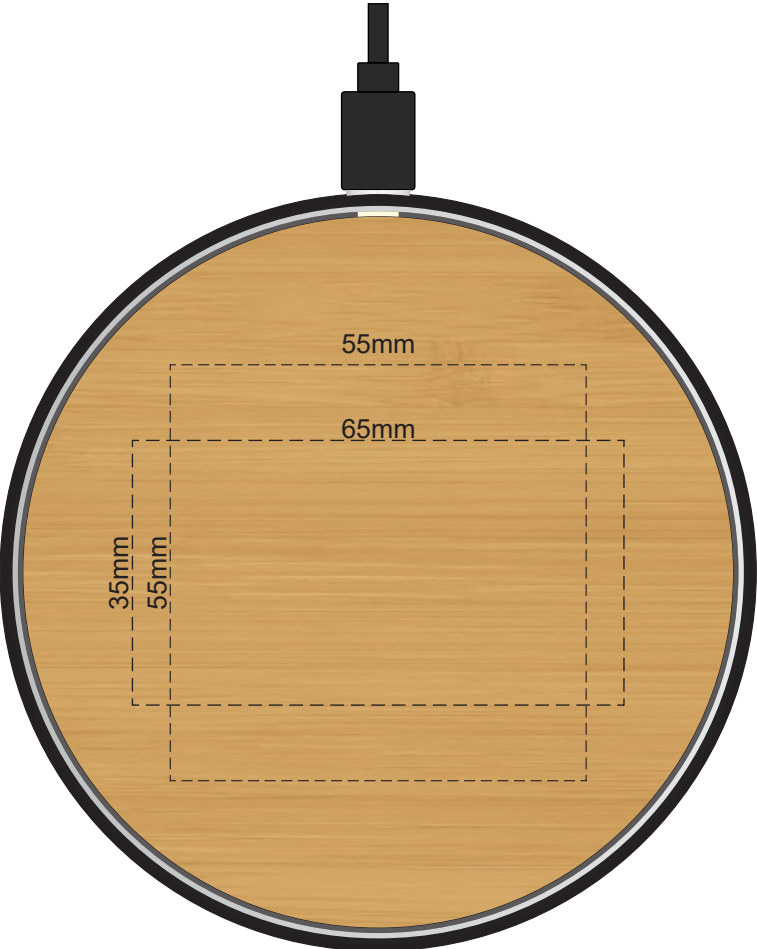

100% of Actual Size
Pad Print
Laser Engraving

FRONT

BACK

 Laser engraves to a natural etch