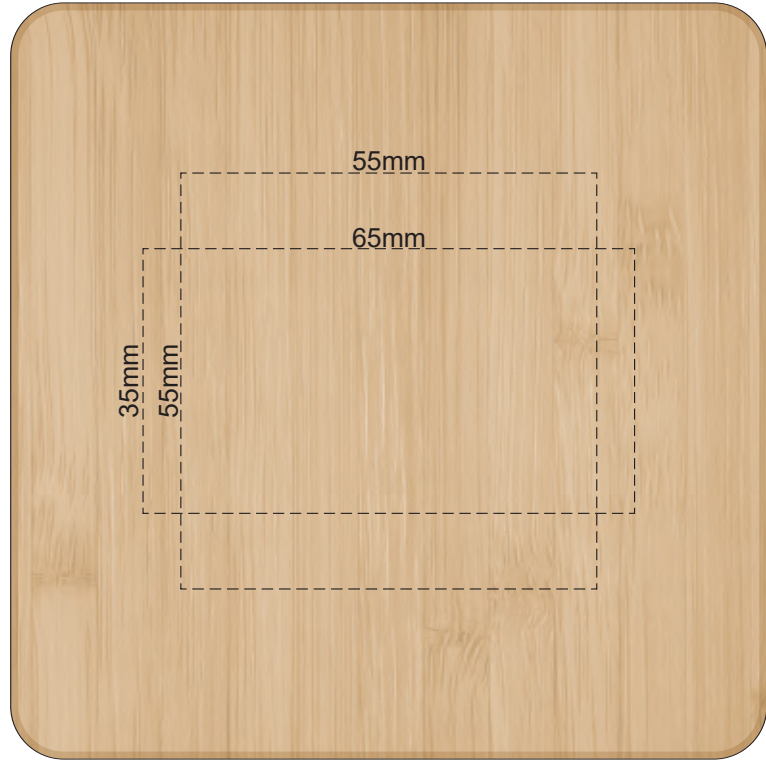

100% of Actual Size
Pad Print

FRONT ONLY

FRONT ONLY

100% of Actual Size
Laser Engraving

FRONT ONLY

FRONT ONLY

This product is a natural material, please allow for variances in grain pattern and branding.

 Laser engraves to a natural etch