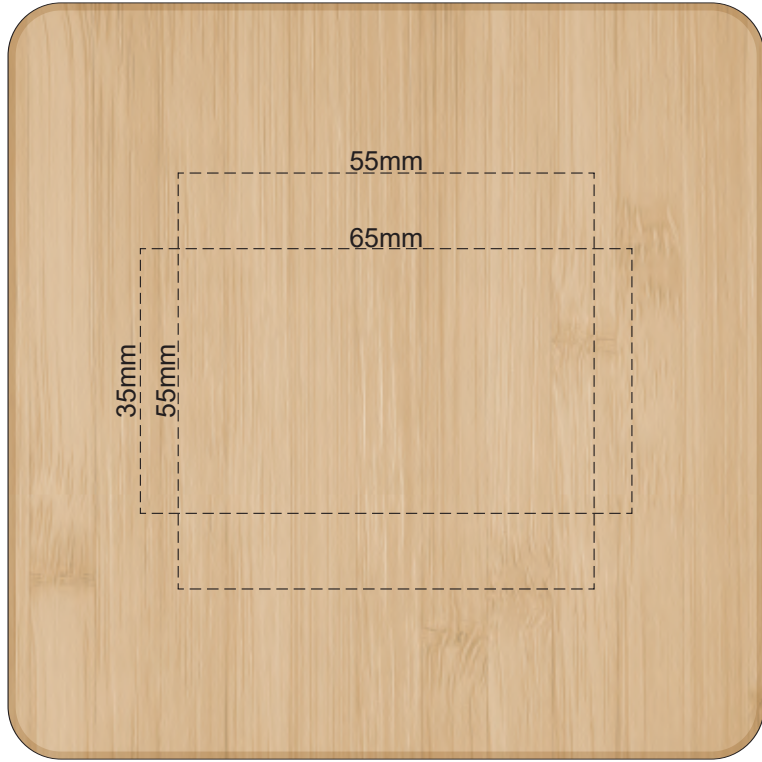

100% of Actual Size
Pad Print

FRONT ONLY

FRONT ONLY

100% of Actual Size
Laser Engraving

FRONT ONLY

FRONT ONLY

This product is a natural material, please allow for variances in grain pattern and branding.

 Laser engraves to a natural etch