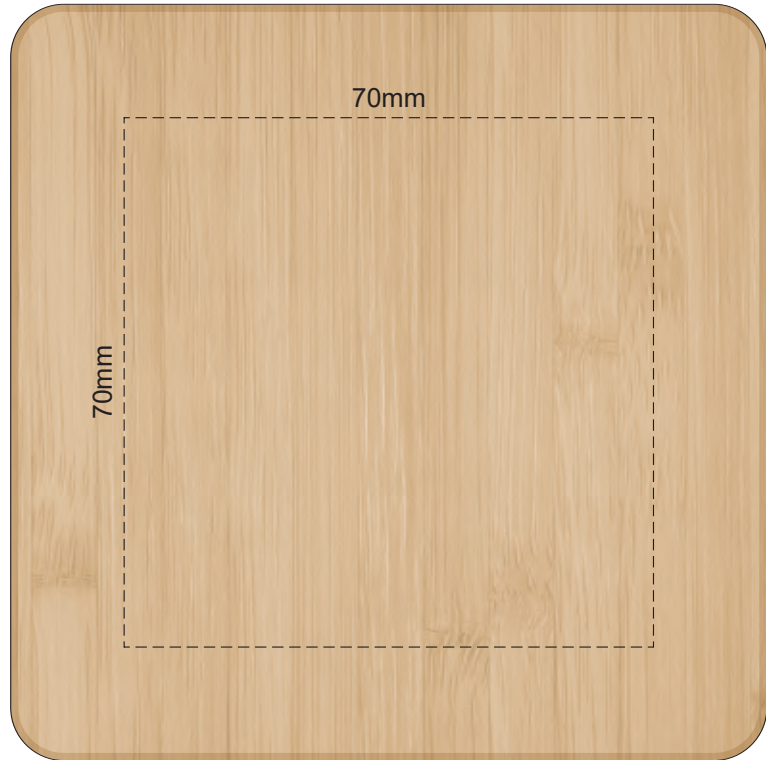

100% of Actual Size
Pad Print

FRONT ONLY

FRONT ONLY

100% of Actual Size
Laser Engraving

FRONT ONLY

FRONT ONLY

This product is a natural material, please allow for variances in grain pattern and branding.

 Laser engraves to a natural etch