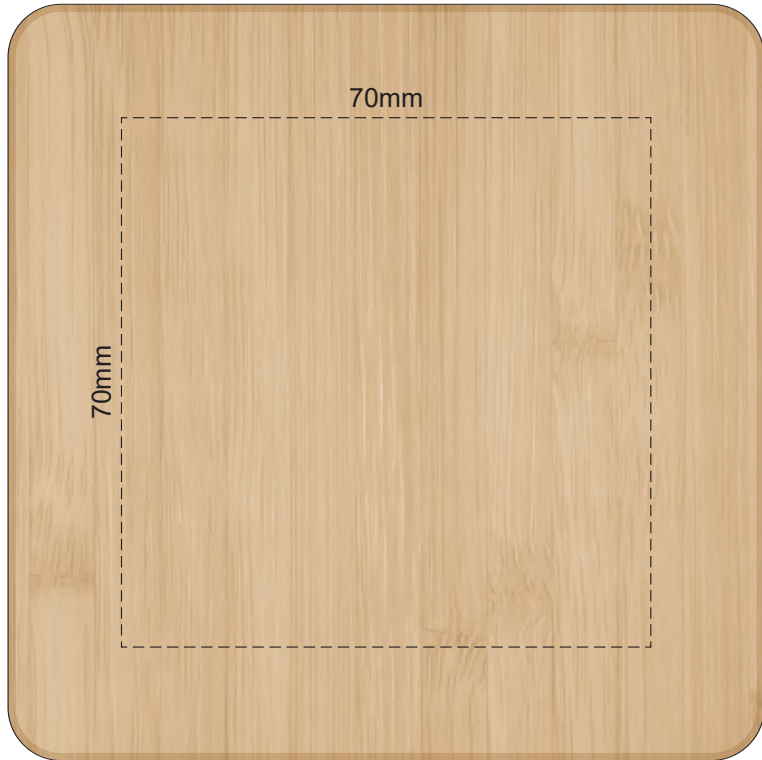

100% of Actual Size
Pad Print

FRONT ONLY

FRONT ONLY

100% of Actual Size
Laser Engraving

FRONT ONLY

FRONT ONLY

This product is a natural material, please allow for variances in grain pattern and branding.

 Laser engraves to a natural etch