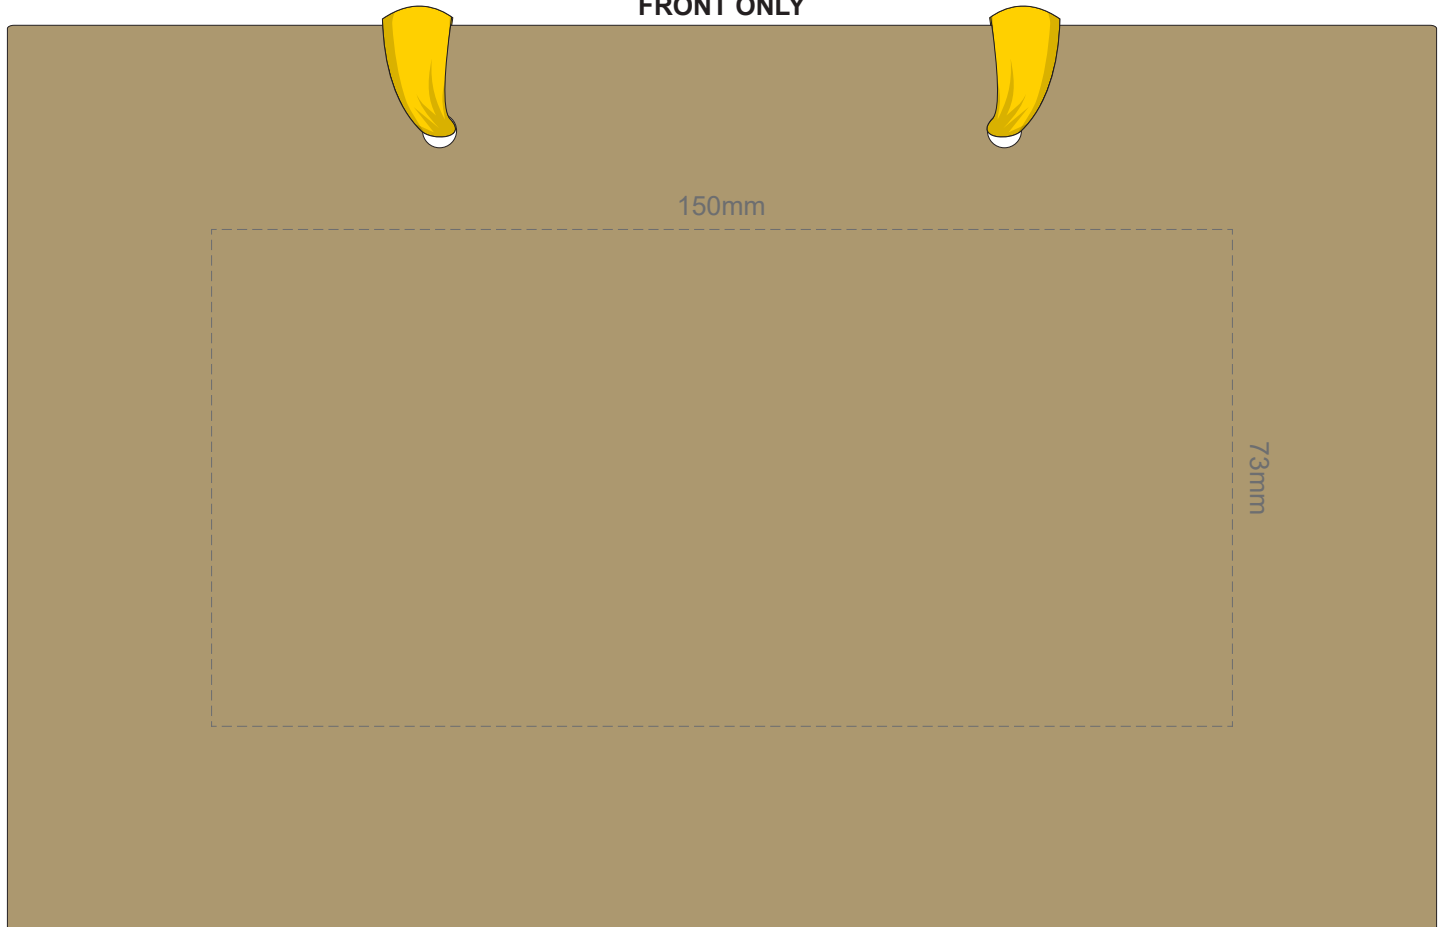

BAG

RIBBON

90% of Actual Size
Screen Print (One Colour Only)
FRONT ONLY

90% of Actual Size
Digital Packaging Print
FRONT ONLY

Digital Packaging Print is only available on white and natural products.
As this is an uncoated substrate and artwork is printed directly onto the product via CMYK print with **no white** ink base, ink is absorbed into the product, giving the artwork a faded, vintage finish