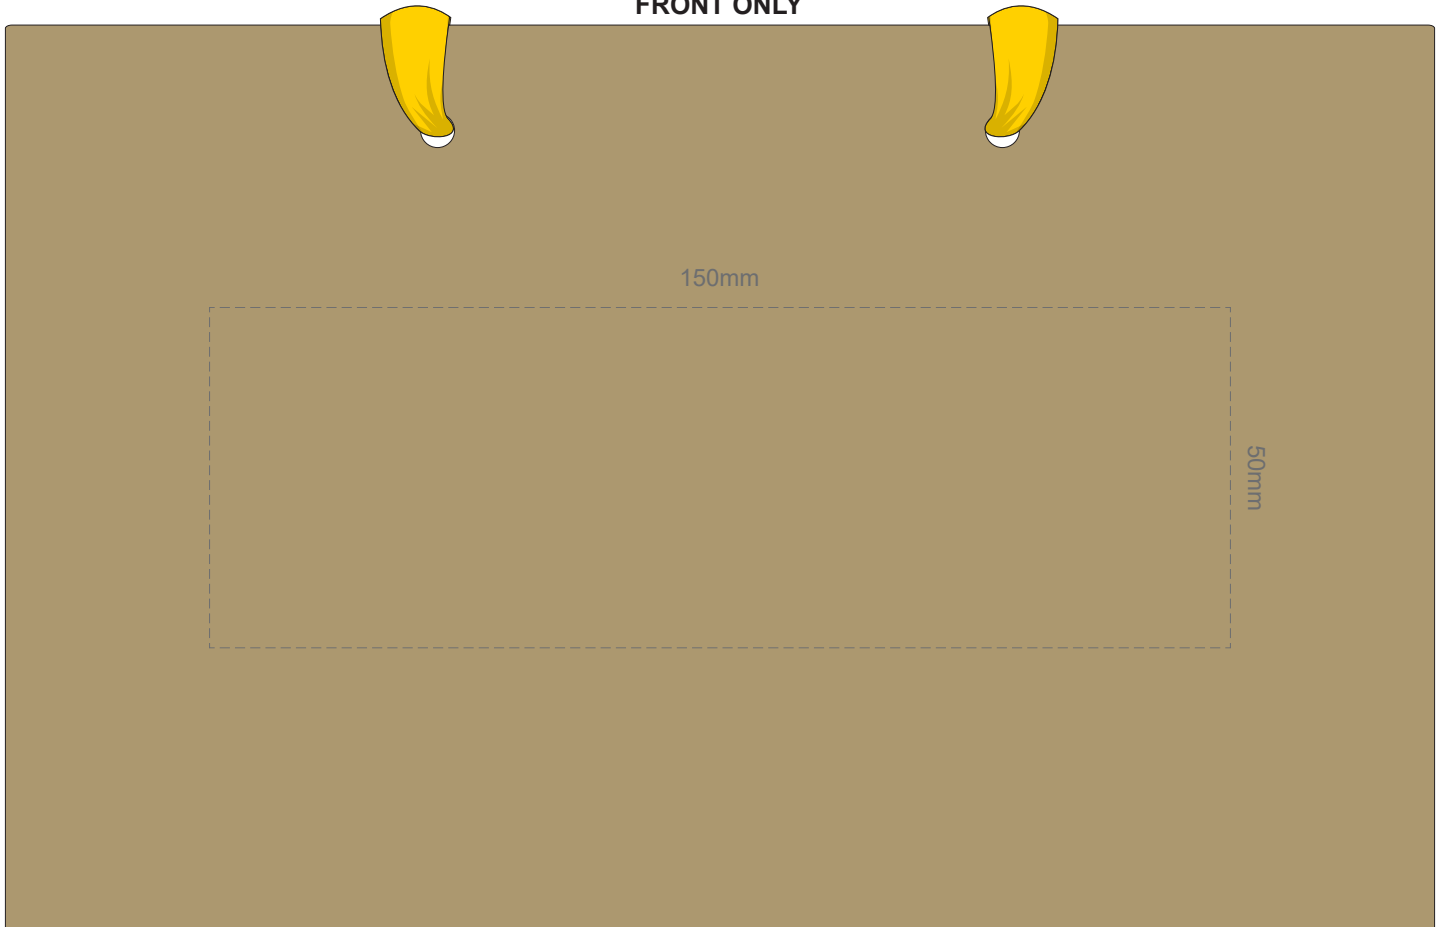

BAG

RIBBON

90% of Actual Size
Screen Print (One Colour Only)
FRONT ONLY

90% of Actual Size
Digital Packaging Print
FRONT ONLY

Digital Packaging Print is only available on white and natural products.
As this is an uncoated substrate and artwork is printed directly onto the product via CMYK print with **no white** ink base, ink is absorbed into the product, giving the artwork a faded, vintage finish